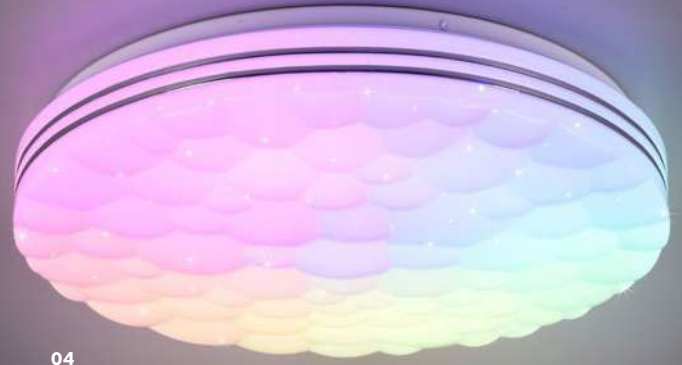

TIGER

Kunststoff, Weiß matt · plastic, white mat

04 R67131100

↓ 7 cm ∅ 38 cm

incl. 1 x SMD LED 22 W · 2.500 lm ·
2.700 - 6.000 K

04

05

REALTA

Kunststoff, Aluminium gebürstet ·
plastic, brushed aluminium