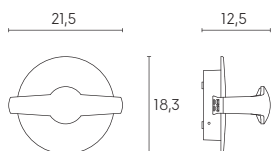

# PAVILLON | led

decorative applique

bianco  
/02

grigio  
/16

LED 12 WATT | 1000 LUMEN | 1 LED COB Ø 15,8 MM  
RESA 120W | ENERGIA RISPARMIATA 88% | MODULO LED SOSTITUIBILE

Height	Eavg, Emax	Angle: 134.38deg	Diameter
1m	13.05, 64.90lx		475.54cm
2m	3.263, 16.22lx		951.08cm
3m	1.450, 7.21lx		1426.62cm
4m	0.8150, 4.05lx		1902.16cm
5m	0.5221, 2.59lx		2377.69cm