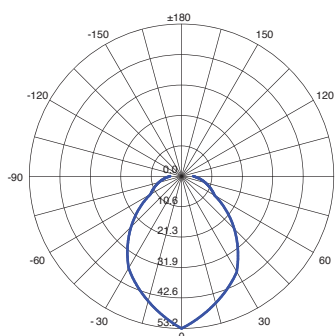

bianco
/02

grigio
/16

LED 6+6 WATT | 580 LUMEN | 12+12 LED SMD 2835
RESA 60W | ENERGIA RISPARMIATA 79%

99234/02 BIANCO
EAN: 8020588666988

99234/16 GRIGIO
EAN: 8020588885693

CE | CL I | 230V | 4000K | KIT | IP54 | 580lm | LED | DRIVER