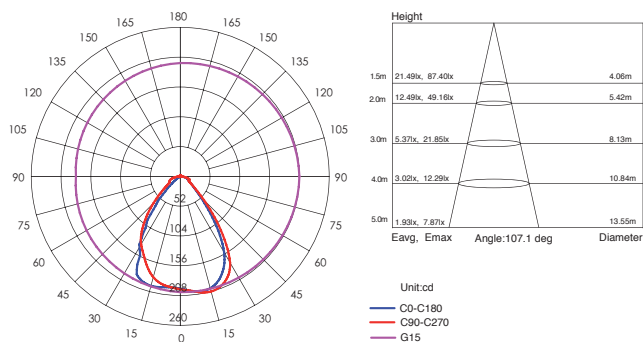

nero
/06

LED 3 WATT | 300 LUMEN | 48 LED SMD 2835
RESA 30W | ENERGIA RISPARMIATA 100%

99167/06 NERO
EAN: 8020588459634

CE | CL III | 3,7V | 4000K | KIT | IP54 | 300m | LED