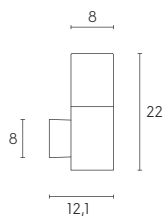

# KUBE | led

applique

bianco  
/02

alluminio  
/72

LED 7 WATT | 500 LUMEN | 18 LED SMD 2835  
RESA 70W | ENERGIA RISPARMIATA 86% | MODULO LED SOSTITUIBILE

Height	Eavg	Emax	Diameter
1m	0.424lx	38.579lx	26.243m
2m	0.106lx	9.645lx	52.485m
3m	0.047lx	4.287lx	78.728m
4m	0.026lx	2.411lx	104.970m
5m	0.017lx	1.543lx	131.213m