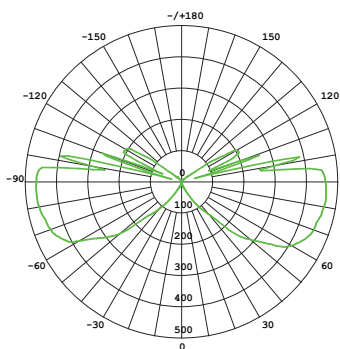

bianco
/02

grigio
/16

LED 13+13 WATT | 1400 LUMEN | 28+28 LED SMD 2835
RESA 130W | ENERGIA RISPARMIATA 80% | MODULO LED SOSTITUIBILE

Height	Beam Diameter	Beam Diameter
1m	6.583,81.27lx	1132.51cm
2m	1.646,20.32lx	2265.01cm
3m	0.7314,9.030lx	3397.52cm
4m	0.4114,5.079lx	4530.03cm
5m	0.2633,3.251lx	5662.53cm

Beam, Emax Angle: 159.97deg Diameter

99177/02 BIANCO
EAN: 8020588157899

99177/16 GRIGIO
EAN: 8020588841231

CE | CLI | 230V | 4000K | KIT | IP65 | 1400lm | LED | DRIVER