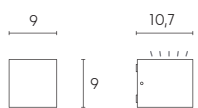

LULA | led

decorative applique

bianco /02

grigio /16

LED 6 WATT | 450 LUMEN | LED COB Ø 13,5 MM
RESA 60W | ENERGIA RISPARMIATA 86% | MODULO LED SOSTITUIBILE

Height	Beam Diameter	Beam Diameter
1m	106.4.287.71x	239.89mm
2m	26.59.71.831x	479.79mm
3m	11.82.31.971x	719.64mm
4m	6.648.17.281x	959.53mm
5m	4.235.11.511x	1199.47mm

Eavg,Emax Angle:100.36 deg Diameter

CE | CLI | 230V | 4000K | KIT | IP54 | 450lm | LED | DRIVER

LED 6+6 WATT | 900 LUMEN | 1+1 LED COB Ø 13,5 MM
RESA 90W | ENERGIA RISPARMIATA 86% | MODULO LED SOSTITUIBILE

Height	Beam Diameter	Beam Diameter
1m	0.0000.41.771x	21826.24cm
2m	0.0000.10.441x	43652.52cm
3m	0.0000.4.641x	65478.78cm
4m	0.0000.2.610x	87305.04cm
5m	0.0000.1.671x	109131.30cm

Eavg,Emax Angle:178.95 deg Diameter

CE | CLI | 230V | 4000K | KIT | IP54 | 900lm | LED | DRIVER

ABBINAMENTI