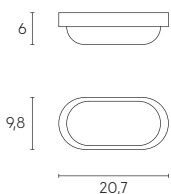

AURY | led

plafoniere

bianco
/02

LED 10 WATT | 800 LUMEN | 60 LED SMD 2835
RESA 100W | ENERGIA RISPARMIATA 87%

99708/02 BIANCO
EAN: 8020588858741

CE | CL II | 230V | 4000K | KIT | IP65 | 800lm | LED | DRIVER

ABBINAMENTI