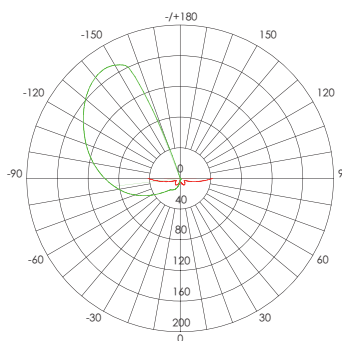

COBRA | led

pali

grigio
/16

Height	Eavg, Emax	Angle: 75.15 deg	Diameter
1m	5.730, 11.53lx		153.89cm
2m	1.433, 2.882lx		307.79cm
3m	0.6367, 1.281lx		461.68cm
4m	0.3582, 0.7250lx		615.57cm
5m	0.2292, 0.4611lx		769.46cm

99184/16 GRIGIO
EAN: 8020588814754

LED 9 WATT | 500 LUMEN | 9 LED SMD 2835
RESA 90W | ENERGIA RISPARMIATA 82% | MODULO LED SOSTITUIBILE

CE | CL1 | 230V | 4000K | KIT | IP54 | 500lm | LED | DRIVER

99185/16 GRIGIO
EAN: 8020588847325

LED 9 WATT | 500 LUMEN | 9 LED SMD 2835
RESA 90W | ENERGIA RISPARMIATA 82% | MODULO LED SOSTITUIBILE

CE | CL1 | 230V | 4000K | KIT | IP54 | 500lm | LED | DRIVER

ABBINAMENTI