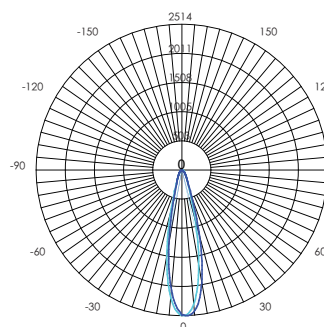

grigio
/16

99579/16 GRIGIO
EAN: 8020588154782

LED 12 WATT | 800 LUMEN | LED COB Ø 13 MM
RESA 120W | ENERGIA RISPARMIATA 85% | MODULO LED SOSTITUIBILE

Height	Eavg, Emax		Diameter
1.5m	779.44lx	1115.11lx	66.44 cm
2.0m	438.44lx	627.25lx	88.58 cm
4.0m	109.61lx	156.81lx	177.16 cm
4.5m	86.60lx	123.90lx	199.31 cm
6.0m	48.72lx	69.69lx	265.74 cm

Angle: 25.0 deg

UNIT:cd
H 0.0DEG PLAN 24.3°
V 0.0DEG PLAN 25.0°

CE | CL I | 230V | 4000K | KIT | IP65 | 800lm | LED | DRIVER