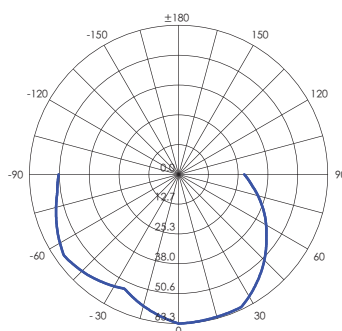

KUBE | led

palo

bianco
/02

alluminio
/72

LED 7 WATT | 500 LUMEN | 18 LED SMD 2835
RESA 70W | ENERGIA RISPARMIATA 86% | MODULO LED SOSTITUIBILE

Height	Eavg, Emax	Angle: 171.3 deg	Diameter
1m	0.424lx 38.579lx		26.243m
2m	0.106lx 9.645lx		52.485m
3m	0.047lx 4.287lx		78.728m
4m	0.026lx 2.411lx		104.970m
5m	0.017lx 1.543lx		131.213m

99485/02 BIANCO
EAN: 8020588972157

99485/72 ALLUMINIO
EAN: 8020588874239

CE | CLI | 230V | 4000K | KIT | IP54 | 500lm | LED | DRIVER