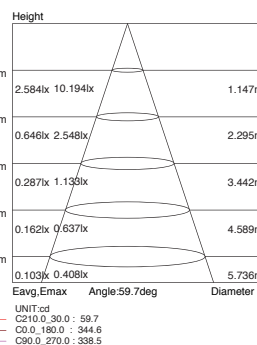

bianco
/02

marrone
/27

LED 6 WATT | 616 LUMEN | 12 LED SMD 2835
RESA 60W | ENERGIA RISPARMIATA 90%