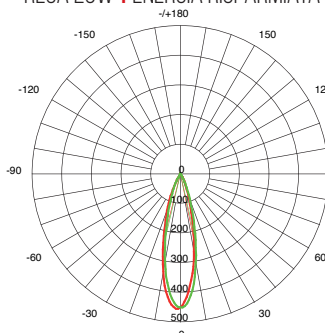

LED 2,5 WATT | 120 LUMEN | 1 LED SMD 3535
RESA 25W | ENERGIA RISPARMIATA 83%