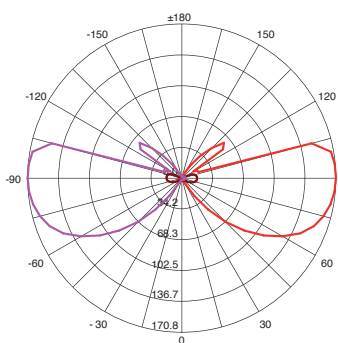

# ROLL | led

applique

bianco  
/02

grigio  
/16

LED 12 WATT | 989 LUMEN | 24 LED SMD 2835  
RESA 120W | ENERGIA RISPARMIATA 87%

Height	Beam Diameter	Beam Area
1m	1.122m	47.608lx
2m	2.245m	11.902lx
3m	3.367m	5.290lx
4m	4.490m	2.976lx
5m	5.612m	1.904lx