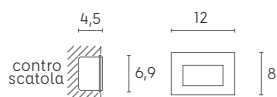

# SPINA | led

segnapasso

bianco  
/02

grigio  
/16

alluminio  
/72

LED 3 WATT | 300 LUMEN | LED COB 5X39 MM  
RESA 30W | ENERGIA RISPARMIATA 90% | MODULO LED SOSTITUIBILE

Height	Eavg Emax	Angle: 13.0 deg	Diameter
1.5m	15.99, 16.49lx		34.29cm
2.0m	8.99, 9.27lx		45.72cm
4.0m	2.25, 2.32lx		91.44cm
4.5m	1.76, 1.83lx		102.87cm
6.0m	1.00, 1.03lx		137.16cm