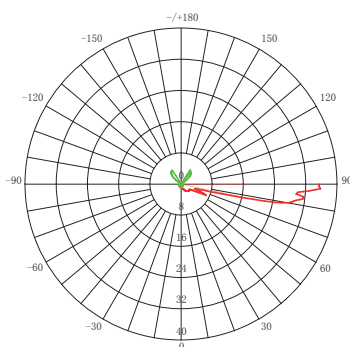

99109/16 GRIGIO
EAN: 8020588198489

LED 1 WATT | 100 LUMEN | 1 LED SMD 2525
RESA 10W | ENERGIA RISPARMIATA 87% | MODULO LED SOSTITUIBILE

Height	Eavg, Emax	Angle: 12.17 deg	Diameter
1m	0.6839, 0.9135lx		21.33cm
2m	0.1710, 0.2284lx		42.65cm
3m	0.0760, 0.1015lx		63.98cm
4m	0.0427, 0.0571lx		85.30cm
5m	0.0274, 0.0365lx		106.63cm

UNIT: cd
- V 0.0DEG PLAN, 12.2
- H 0.0DEG PLAN, 298.0

CE | CLI | 230V | 4000K | KIT | IP65 | 100lm | LED | DRIVER