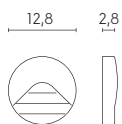

alluminio
/72

LED 2,2 WATT | 180 LUMEN | 12 LED SMD 2835
RESA 22W | ENERGIA RISPARMIATA 63% | MODULO LED SOSTITUIBILE

Height	Eavg, Emax	Angle: 51.11 deg	Diameter
1m	2.576, 12.61lx		95.63cm
2m	0.6440, 3.153lx		191.27cm
3m	0.2862, 1.401lx		286.90cm
4m	0.1610, 0.7882lx		382.53cm
5m	0.1030, 0.5044lx		478.17cm

99119/72 ALLUMINIO
EAN: 8020588754692

CE | CL II | 230V | 4000K | KIT | IP65 | 180lm | LED | DRIVER

ABBINAMENTI

RING

SIRIO

GEAR

TORCH

KEP