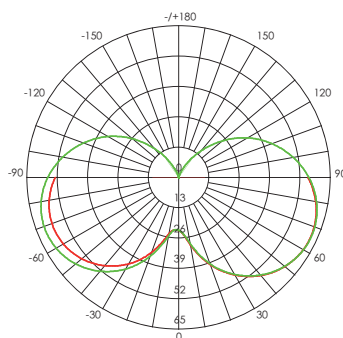

grigio
/16

marrone
/27

LED 9 WATT | 1000 LUMEN | 21 LED SMD 2835
RESA 90W | ENERGIA RISPARMIATA 86% | MODULO LED SOSTITUIBILE