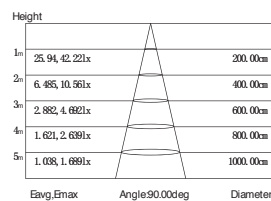

LED 5+5 WATT | 500 LUMEN | 12+12 LED SMD 2835
RESA 50W | ENERGIA RISPARMIATA 80%