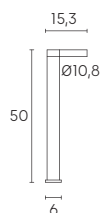

DOT | led

palo

bianco
/02

grigio
/16

LED 10 WATT | 840 LUMEN | LED COB Ø 22MM
RESA 100W | ENERGIA RISPARMIATA 87%

Height	Beam Diameter
1m	237.72cm
2m	389.96cm
3m	584.95cm
4m	779.93cm
6m	1169.89cm

Eavg, Emax Angle: 88.54deg Diameter

UNIT:cd
— C0/180, 112.5
— C90/270, 88.6

555/02 BIANCO
EAN: 8020588961816

555/16 GRIGIO
EAN: 8020588412509

CE | CL I | 230V | 4000K | KIT | IP44 | 840lm | LED | DRIVER

ABBINAMENTI