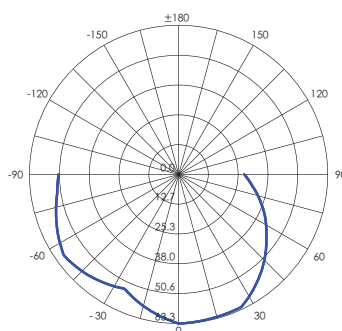

# KUBE | led

applique

bianco  
/02

alluminio  
/72

LED 7 WATT | 500 LUMEN | 18 LED SMD 2835  
RESA 70W | ENERGIA RISPARMIATA 86% | MODULO LED SOSTITUIBILE

Height	Eavg	Emax	Diameter
1m	0.424lx	38.579lx	26.243m
2m	0.106lx	9.645lx	52.485m
3m	0.047lx	4.287lx	78.728m
4m	0.026lx	2.411lx	104.970m
5m	0.017lx	1.543lx	131.213m