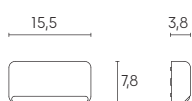

# VEYRON | led

segnapasso

bianco  
/02

grigio  
/16

LED 3 WATT | 180 LUMEN | 14 LED SMD 2835

RESA 30W | ENERGIA RISPARMIATA 83% | MODULO LED SOSTITUIBILE

Height	Eavg, Emax	Angle: 111.02 deg	Diameter
1m	13.81, 46.92lx		291.11cm
2m	3.453, 11.73lx		582.22cm
3m	1.535, 5.219lx		873.32cm
4m	0.8633, 2.933lx		1164.43cm
5m	0.5525, 1.877lx		1455.54cm