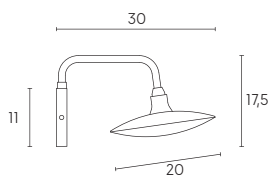

FOCUS | led

applique

grigio
/16

LED 18 WATT | 1400 LUMEN | 112 LED SMD 2835
RESA 180W | ENERGIA RISPARMIATA 85%

99171/16 GRIGIO
EAN: 8020588992247

CE | CLI | 230V | 4000K | KIT | IP54 | 1400lm | LED | DRIVER

ABBINAMENTI