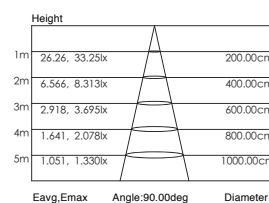

grigio
/16

marrone
/27

LED 9 WATT | 1000 LUMEN | 21 LED SMD 2835
RESA 90W | ENERGIA RISPARMIATA 86% | MODULO LED SOSTITUIBILE