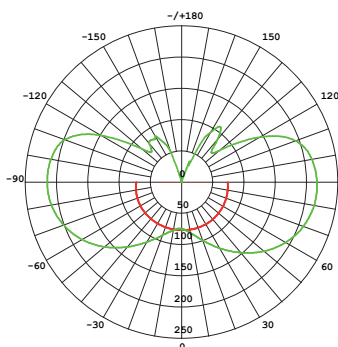

# PAVILLON | led

decorative applique

bianco  
/02

grigio  
/16

LED 12 WATT | 1000 LUMEN | 1 LED COB Ø 15,8 MM  
RESA 120W | ENERGIA RISPARMIATA 88% | MODULO LED SOSTITUIBILE

Height	Eavg, Emax	Angle: 134.38deg	Diameter
1m	13.05, 64.90lx		475.54cm
2m	3.263, 16.22lx		951.08cm
3m	1.450, 7.21lx		1426.62cm
4m	0.8150, 4.05lx		1902.16cm
5m	0.5221, 2.59lx		2377.69cm

# WORLD | led

applique

bianco  
/02

grigio  
/16

LED 22 WATT | 1300 LUMEN | 24 LED SMD 2835  
RESA 220W | ENERGIA RISPARMIATA 80%

Height	Beam Diameter	Beam Diameter
1m	57.16, 82.83lx	200.00cm
2m	14.29, 20.71lx	400.00cm
3m	6.351, 9.204lx	600.00cm
4m	3.573, 5.177lx	800.00cm
5m	2.286, 3.313lx	1000.00cm