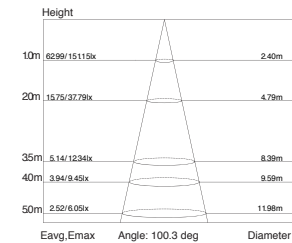

Unit: cd
— C0 - C180
— C90 - C270

CE | CL II | 230V | 4000K | KIT | IP65 | 240lm | LED | DRIVER

99117/09 ACCIAIO
EAN: 8020588369711

LED 5 WATT | 400 LUMEN | LED COB Ø 11 MM
RESA 50W | ENERGIA RISPARMIATA 88%

Unit: cd
— C0 - C180
— C90 - C270

CE | CL II | 230V | 4000K | KIT | IP65 | 400lm | LED | DRIVER