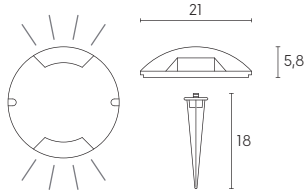

99110/16 GRIGIO

EAN: 8020588200281

LED 2 WATT | 200 LUMEN | 2 LED SMD 2525
RESA 20W | ENERGIA RISPARMIATA 87% | MODULO LED SOSTITUIBILE

Height	Diameter
1m	200.00cm
2m	400.00cm
3m	600.00cm
4m	800.00cm
5m	1000.00cm

Eavg,Emax   Angle: 90.00 deg   Diameter

UNIT:cd
- V 0.0DEG PLAN,180.0
- H 0.0DEG PLAN,299.0

CE | CLI | 230V | 4000K | KIT | IP65 | 200lm | LED | DRIVER