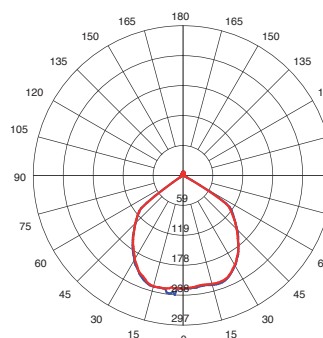

Unit: cd
— C0 - C180
— C90 - C270

CE | CL II | 230V | 4000K | KIT | IP65 | 400lm | LED | DRIVER

99118/09 ACCIAIO
EAN: 8020588784637

LED 7 WATT | 600 LUMEN | LED COB Ø 17 MM
RESA 70W | ENERGIA RISPARMIATA 88%