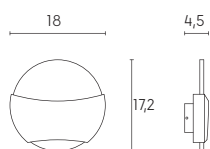

RIVA | led

applique

bianco
/02

grigio
/16

LED 6+6 WATT | 639 LUMEN | 12+12 LED SMD 2835
RESA 60W | ENERGIA RISPARMIATA 81%

99233/02 BIANCO
EAN: 8020588124983

99233/16 GRIGIO
EAN: 8020588566981

CE | CLI | 230V | 4000K | KIT | IP54 | 639lm | LED | DRIVER

ABBINAMENTI

WORLD

SIRIO

UPPER

BALL

DOT