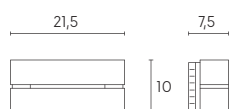

GAIA CHIUSA | led

applique

LED 12 WATT | 820 LUMEN | 140 LED SMD 2835
RESA 120W | ENERGIA RISPARMIATA 84% | MODULO LED SOSTITUIBILE NELLA
TEMPERATURA DI COLORE 3000K E 4000K | EASY CHANGE

99162/02 BIANCO
EAN: 8020588796326

99162/27 MARRONE
EAN: 8020588734908

99162/72 ALLUMINIO
EAN: 8020588785238

CE | CL I | 230V | 4000K | KIT | IP54 | 820lm | LED | DRIVER

ABBINAMENTI