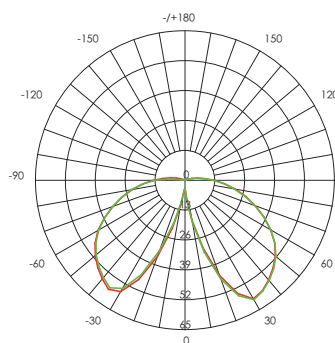

LED 7 WATT | 850 LUMEN | LED COB Ø 28 MM
RESA 70W | ENERGIA RISPARMIATA 88% | MODULO LED SOSTITUIBILE