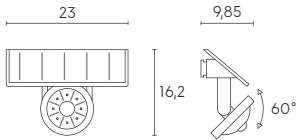

PIXEL | led

applique

grigio
/16

LED 1,6 WATT | 195 LUMEN | 8 LED SMD 2835
RESA 20W | ENERGIA RISPARMIATA 100%

Unit: cd
C2:10.0_30.0 : 92.2
C0.0_180.0 : 90.2
C90.0_270.0 : 88.6

99168/16 GRIGIO
EAN: 8020588010101

CE | CL III | 3,7V | 4000K | KIT | IP44 | 195lm | LED

ABBINAMENTI