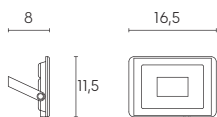

bianco
/02

nero
/06