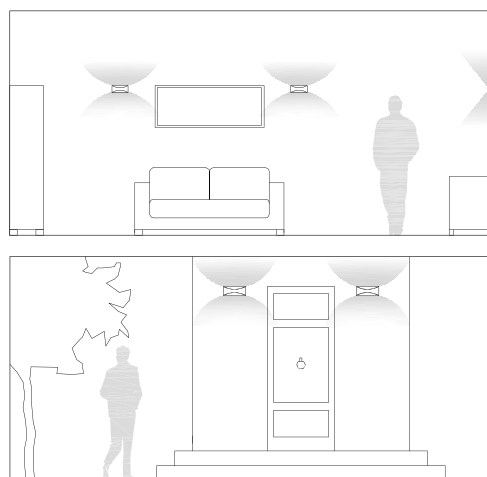

MOON | led

decorative applique

bianco
/02

marrone
/27

99107/02 BIANCO
EAN: 8020588200847

99107/27 MARRONE
EAN: 8020588200250

LED 6 WATT | 320 LUMEN | LED COB Ø 7,5 MM
RESA 60W | ENERGIA RISPARMIATA 76% | MODULO LED SOSTITUIBILE

Height	Eavg, Emax	Angle: 100.22deg	Diameter
1m	6.467, 21.881lx		239.29cm
2m	1.617, 5.471lx		478.58cm
3m	0.7186, 2.432lx		717.87cm
4m	0.4042, 1.368lx		957.16cm
5m	0.2587, 0.8753lx		1196.45cm

CE | CLI | 230V | 4000K | KIT | IP65 | 320lm | LED | DRIVER

99108/02 BIANCO
EAN: 8020588200748

99108/27 MARRONE
EAN: 8020588200267

LED 12 WATT | 400 LUMEN | LED COB Ø 7,5 MM
RESA 120W | ENERGIA RISPARMIATA 65% | MODULO LED SOSTITUIBILE

Height	Eavg, Emax	Angle: 120.81deg	Diameter
1m	17.83, 76.18lx		352.13cm
2m	4.458, 19.05lx		704.25cm
3m	1.981, 8.465lx		1056.38cm
4m	1.115, 4.762lx		1408.51cm
5m	0.7133, 3.047lx		1760.63cm

CE | CLI | 230V | 4000K | KIT | IP65 | 400lm | LED | DRIVER

ABBINAMENTI

RIVA

ORION

TREND

KEP

KUBE