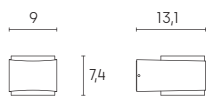

bianco
/02

grigio
/16