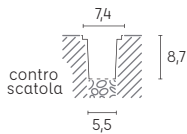

acciaio /09

99116/09 ACCIAIO
EAN: 8020588365416