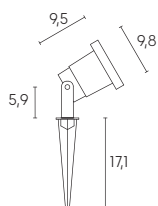

ALTEZZA MAX LAMPADA 57 MM

CE | CL1 | 230V | IP44 | GU10 | max 50W