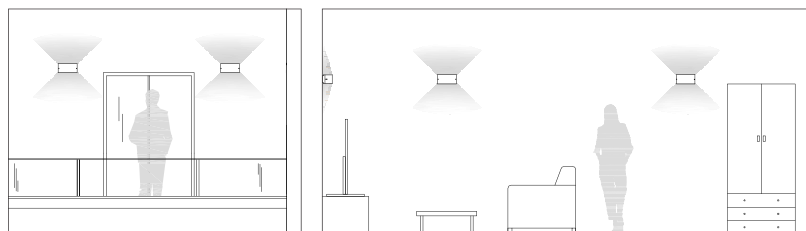

ABBINAMENTI

PUSH

LOFT

LULA

CLUB

TORCH