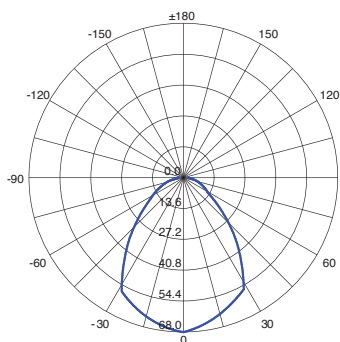

bianco
/02

grigio
/16

LED 9 WATT | 480 LUMEN | LED COB Ø 10,5 MM
RESA 90W | ENERGIA RISPARMIATA 81%