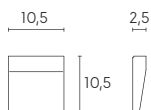

GEO SQUARE | led

segnapasso

bianco
/02

marrone
/27

99154/02 BIANCO

EAN: 8020588008887

99154/27 MARRONE

EAN: 8020588210006

LED 3 WATT | 124 LUMEN | 15 LED SMD 2835

RESA 30W | ENERGIA RISPARMIATA 75% | MODULO LED SOSTITUIBILE

CE | CLI | 230V | 4000K | KIT | IP65 | 124lm | LED | DRIVER

99155/02 BIANCO

EAN: 8020588193705

99155/27 MARRONE

EAN: 8020588459009

LED 6 WATT | 425 LUMEN | 28 LED SMD 2835

RESA 60W | ENERGIA RISPARMIATA 85% | MODULO LED SOSTITUIBILE

CE | CLI | 230V | 4000K | KIT | IP65 | 425lm | LED | DRIVER

ABBINAMENTI

VELA

DAKOTA

TANGO

KEP

KUBE