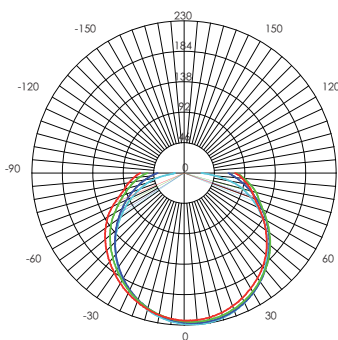

bianco
/02

LED 10 WATT | 800 LUMEN | 60 LED SMD 2835
RESA 100W | ENERGIA RISPARMIATA 87%