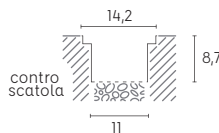

99118/09 ACCIAIO
EAN: 8020588784637