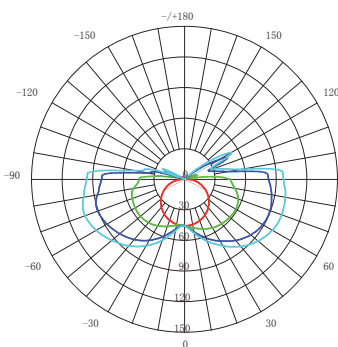

bianco
/02

grigio
/16

LED 7+7 WATT | 900 LUMEN | 12+12 LED SMD 2835
RESA 90W | ENERGIA RISPARMIATA 84% | MODULO LED SOSTITUIBILE

Height	Beam Diameter
1m	16.98, 53.321x
2m	4.246, 13.331x
3m	1.887, 5.9241x
4m	1.061, 3.3321x
5m	0.6794, 2.1331x

Beam Angle: 126.06deg Diameter

99134/02 BIANCO
EAN: 8020588035890

99134/16 GRIGIO
EAN: 8020588026874

CE | CLI | 230V | 4000K | KIT | IP54 | 900lm | LED | DRIVER