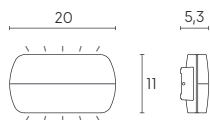

PILLOW | led

decorative applique

bianco
/02

grigio
/16

LED 5+5 WATT | 585 LUMEN | 9+9 LED SMD 2835
RESA 50W | ENERGIA RISPARMIATA 82% | MODULO LED SOSTITUIBILE

Height	Eavg, Emax	Angle: 131.78deg	Diameter
1m	0.788, 29.72lx		446.89cm
2m	2.197, 7.431lx		893.77cm
3m	0.9765, 3.303lx		1340.66cm
4m	0.5493, 1.858lx		1787.55cm
5m	0.3515, 1.189lx		2234.43cm

99133/02 BIANCO
EAN: 8020588637582

99133/16 GRIGIO
EAN: 8020588463297

CE | CLI | 230V | 4000K | KIT | IP54 | 585lm | LED | DRIVER

ABBINAMENTI