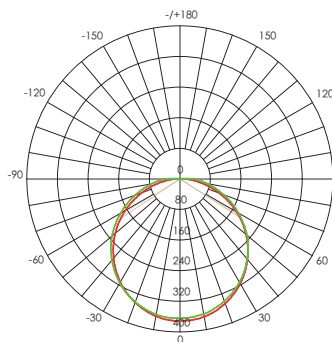

LED 18 WATT | 1800 LUMEN | 24 LED SMD 2835
RESA 180W | ENERGIA RISPARMIATA 88% | MODULO LED SOSTITUIBILE