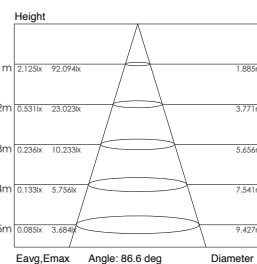

LED 6+6 WATT | 700 LUMEN | 1+1 LED COB Ø 7,5 MM
RESA 60W | ENERGIA RISPARMIATA 82% | MODULO LED SOSTITUIBILE