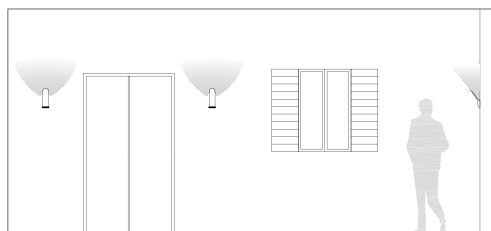

SURF | led

applique

bianco
/02

grigio
/16

LED 8 WATT | 600 LUMEN | 36 LED SMD 2835
RESA 80W | ENERGIA RISPARMIATA 86%

Height	Beam Diameter
1m	69.72, 238.31x
2m	17.43, 59.571x
3m	7.747, 26.471x
4m	4.357, 14.891x
5m	2.789, 9.5301x

Eavg, Emax Angle: 113.68deg Diameter

99141/02 BIANCO
EAN: 8020588520365

99141/16 GRIGIO
EAN: 8020588025556

CE | CLI | 230V | 4000K | KIT | IP54 | 600lm | LED | DRIVER

ABBINAMENTI