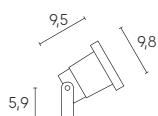

nero
/06

ALTEZZA MAX LAMPADA 57 MM

CE | CL1 | 230V | IP55 | GU10 | max 50W

220/06 NERO
EAN: 8020588510069