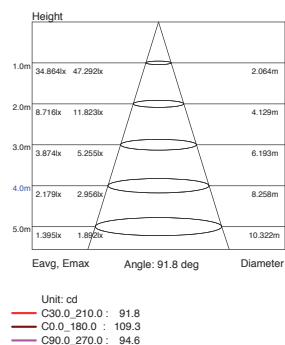

grigio
/16

LED 4,5 WATT | 200 LUMEN | 9 LED SMD 2835
RESA 45W | ENERGIA RISPARMIATA 100%