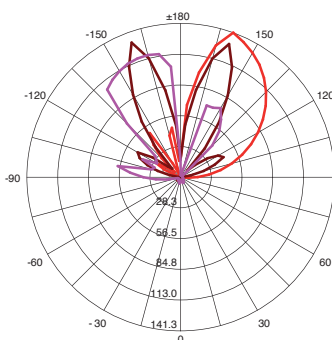

bianco
/02

marrone
/27

LED 6 WATT | 616 LUMEN | 12 LED SMD 2835
RESA 60W | ENERGIA RISPARMIATA 90%

99219/02 BIANCO
EAN: 8020588159633

99219/27 MARRONE
EAN: 8020588555213

CE | CL1 | 230V | 4000K | KIT | IP54 | 616lm | LED | DRIVER