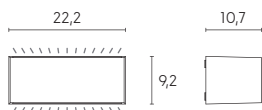

GARAGE | led

applique

bianco
/02

grigio
/16

LED 13+13 WATT | 1400 LUMEN | 28+28 LED SMD 2835
RESA 130W | ENERGIA RISPARMIATA 80% | MODULO LED SOSTITUIBILE

Height	Beam Diameter	Beam Diameter
1m	6.583,81.27lx	1132.51cm
2m	1.646,20.32lx	2265.01cm
3m	0.7314,9.030lx	3397.52cm
4m	0.4114,5.079lx	4530.03cm
5m	0.2633,3.251lx	5662.53cm

Beam, Emax Angle: 159.97deg Diameter

99177/02 BIANCO
EAN: 8020588157899

99177/16 GRIGIO
EAN: 8020588841231

CE | CLI | 230V | 4000K | KIT | IP65 | 1400lm | LED | DRIVER

ABBINAMENTI

BOX

GEO SQUARE

LULA

UNIT

KUBE