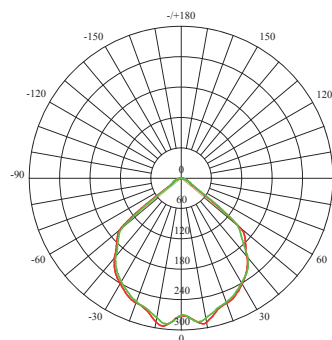

LED 6 WATT | 450 LUMEN | LED COB Ø 13,5 MM
RESA 60W | ENERGIA RISPARMIATA 86% | MODULO LED SOSTITUIBILE