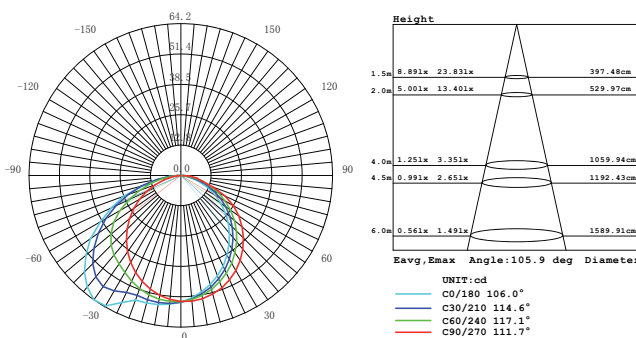

bianco
/02

grigio
/16

alluminio
/72

LED 10 WATT | 700 LUMEN | 14 LED SMD 2835
RESA 100W | ENERGIA RISPARMIATA 85% | MODULO LED SOSTITUIBILE NELLA TEMPERATURA
DI COLORE 3000K E 4000K | EASY CHANGE | DETTAGLIO MODULO LED PAG 581