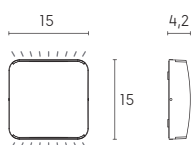

PUSH | led

applique

bianco
/02

grigio
/16

LED 4+4 WATT | 205 LUMEN | 8+8 LED SMD 2835
RESA 40W | ENERGIA RISPARMIATA 58% | MODULO LED SOSTITUIBILE

99585/02 BIANCO
EAN: 8020588558962

99585/16 GRIGIO
EAN: 8020588225574

CE | CLI | 230V | 4000K | KIT | IP65 | 205lm | LED | DRIVER

ABBINAMENTI

VELA

TESLA

BASCU

COBRA

FIDEL