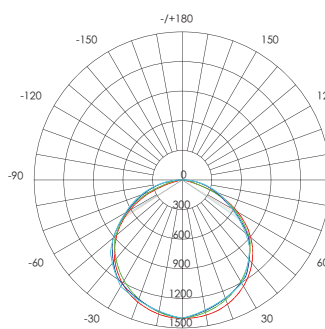

Height	Eavg, Emax	Angle: 105.03 deg	Diameter
1m	353.8, 1007lx		260.79cm
2m	88.46, 251.8lx		521.58cm
3m	39.32, 111.9lx		782.37cm
4m	22.11, 62.94lx		1043.16cm
5m	14.15, 40.28lx		1303.95cm

CE | CLI | 230V | 4000K | KIT | IP65 | 2400lm | LED | DRIVER

LED 50 WATT | 4000 LUMEN | 56 LED SMD 2835
RESA 500W | ENERGIA RISPARMIATA 87%