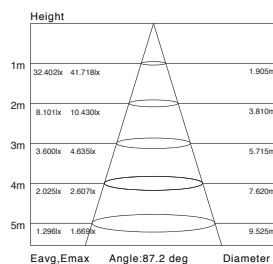

LED 6+6 WATT | 580 LUMEN | 12+12 LED SMD 2835
RESA 60W | ENERGIA RISPARMIATA 79%