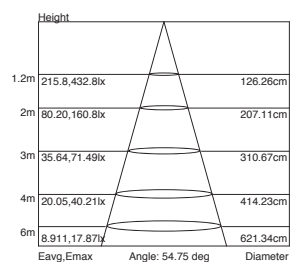

LED 6 WATT | 338 LUMEN | LED COB Ø 14 MM
RESA 60W | ENERGIA RISPARMIATA 82%