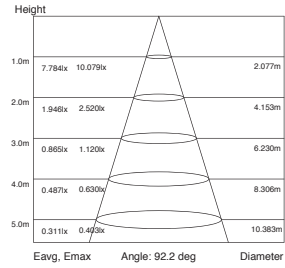

LED 1,6 WATT | 195 LUMEN | 8 LED SMD 2835
RESA 20W | ENERGIA RISPARMIATA 100%

Unit: cd
C2:10.0_30.0 : 92.2
C0.0_180.0 : 90.2
C90.0_270.0 : 88.6

99168/16 GRIGIO
EAN: 8020588010101

CE | CL III | 3,7V | 4000K | KIT | IP44 | 195lm | LED