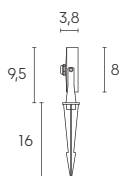

grigio
/16

99580/16 GRIGIO
EAN: 8020588564789

LED 9 WATT | 700 LUMEN | 12 LED SMD 2835
RESA 90W | ENERGIA RISPARMIATA 87%

CE | CLI | 230V | 4000K | KIT | IP65 | 700lm | LED | DRIVER

99581/16 GRIGIO
EAN: 8020588354793

LED 15 WATT | 1100 LUMEN | 18 LED SMD 2835
RESA 150W | ENERGIA RISPARMIATA 86%

CE | CLI | 230V | 4000K | KIT | IP65 | 1100lm | LED | DRIVER

ABBINAMENTI