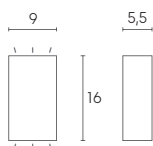

TRUMP | led

decorative applique

bianco
/02

grigio
/16

LED 6+6 WATT | 700 LUMEN | 1+1 LED COB Ø 7,5 MM
RESA 60W | ENERGIA RISPARMIATA 82% | MODULO LED SOSTITUIBILE

Height	Diameter
1m	14.38, 53.19lx
2m	3.596, 13.30lx
3m	1.598, 5.910lx
4m	0.8990, 3.324lx
5m	0.5754, 2.127lx

Height

1m 14.38, 53.19lx 330.27cm

2m 3.596, 13.30lx 660.54cm

3m 1.598, 5.910lx 990.82cm

4m 0.8990, 3.324lx 1321.09cm

5m 0.5754, 2.127lx 1651.36cm

Height

Favg, Emax Angle: 117.61 deg Diameter

99135/02 BIANCO
EAN: 8020588013690

99135/16 GRIGIO
EAN: 8020588095368

CE | CLI | 230V | 4000K | KIT | IP54 | 700lm | LED | DRIVER

ABBINAMENTI