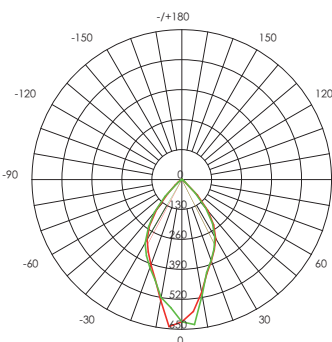

LED 6 WATT | 338 LUMEN | LED COB Ø 14 MM
RESA 60W | ENERGIA RISPARMIATA 82%