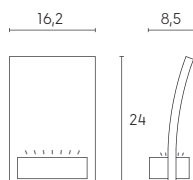

VELA | led

applique

bianco
/02

alluminio
/72

LED 15 WATT | 1009 LUMEN | 14+14 LED SMD 2835
RESA 150W | ENERGIA RISPARMIATA 85%

99151/02 BIANCO
EAN: 8020588515156

99151/72 ALLUMINIO
EAN: 802058888564

CE | CLI | 230V | 4000K | KIT | IP54 | 1009lm | LED | DRIVER

ABBINAMENTI