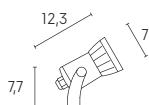

grigio  
/16

alluminio  
/72

LED 6 WATT | 550 LUMEN | LED COB 5X5 MM  
RESA 60W | ENERGIA RISPARMIATA 83% | MODULO LED SOSTITUIBILE

Height	Eavg, Emax	Angle: 14.73deg	Diameter
1m	2329, 3341lx		25,85cm
2m	580,8, 855,3lx		51,71cm
3m	258,1, 371,2lx		77,56cm
4m	145,2, 208,8lx		103,41cm
5m	92,93, 133,6lx		129,27cm