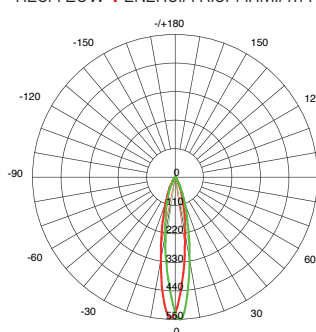

LED 2,5 WATT | 120 LUMEN | 1 LED SMD 3535
RESA 25W | ENERGIA RISPARMIATA 83%