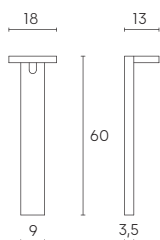

SOLARE | led

palo

grigio
/16

LED 4,5 WATT | 200 LUMEN | 9 LED SMD 2835
RESA 45W | ENERGIA RISPARMIATA 100%

Unit: cd
— C90.0_240.0 : 60.0
— C90.0_180.0 : 86.7
— C90.0_270.0 : 83.1

99170/16 GRIGIO
EAN: 8020588550010

CE | CL III | 3,7V | 4000K | KIT | IP44 | 200m | LED

ABBINAMENTI

SOLARE

STREET

PIXEL

MASK

CIAC