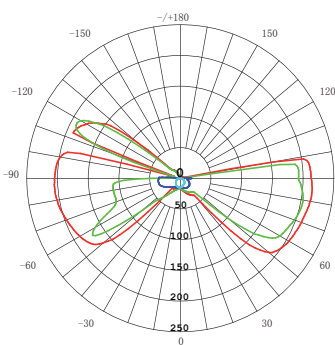

bianco
/02

grigio
/16

LED 6+6 WATT | 700 LUMEN | 1+1 LED COB Ø 7,5 MM
RESA 60W | ENERGIA RISPARMIATA 82% | MODULO LED SOSTITUIBILE

Height	Diameter
1m	14.38, 53.19lx
2m	3.596, 13.30lx
3m	1.598, 5.910lx
4m	0.8990, 3.324lx
5m	0.5754, 2.127lx

Height

1m 14.38, 53.19lx 330.27cm

2m 3.596, 13.30lx 660.54cm

3m 1.598, 5.910lx 990.82cm

4m 0.8990, 3.324lx 1321.09cm

5m 0.5754, 2.127lx 1651.36cm

Height

Favg, Emax Angle: 117.61 deg Diameter

99135/02 BIANCO
EAN: 8020588013690

99135/16 GRIGIO
EAN: 8020588095368

CE | CLI | 230V | 4000K | KIT | IP54 | 700lm | LED | DRIVER