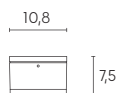

RING | led

decorative applique

bianco
/02

grigio
/16

99820/02 BIANCO
EAN: 8020588258930

99820/16 GRIGIO
EAN: 8020588158841

LED 4+4 WATT | 360 LUMEN | 24+24 LED SMD 2835
RESA 40W | ENERGIA RISPARMIATA 77%

Height	Eavg, Emax	Angle: 90.00deg	Diameter
1m	14.83, 23.30lx		200.00cm
2m	3.706, 5.824lx		400.00cm
3m	1.647, 2.588lx		600.00cm
4m	0.9266, 1.456lx		800.00cm
5m	0.5930, 0.9318lx		1000.00cm

CE | CLI | 230V | 4000K | KIT | IP54 | 360lm | LED | DRIVER

99821/02 BIANCO
EAN: 8020588237744

99821/16 GRIGIO
EAN: 8020588365546

LED 8 WATT | 480 LUMEN | 48 LED SMD 2835
RESA 80W | ENERGIA RISPARMIATA 83%

Height	Eavg, Emax	Angle: 109.14deg	Diameter
1m	64.87, 210.6lx		281.13cm
2m	16.22, 52.65lx		562.26cm
3m	7.208, 23.40lx		843.40cm
4m	4.054, 13.16lx		1124.53cm
5m	2.595, 8.425lx		1405.66cm

CE | CLI | 230V | 4000K | KIT | IP54 | 480lm | LED | DRIVER

ABBINAMENTI