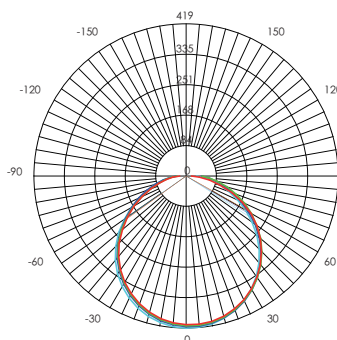

LED 18 WATT | 1400 LUMEN | 112 LED SMD 2835
RESA 180W | ENERGIA RISPARMIATA 85%