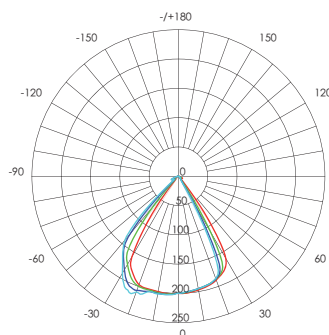

nero
/06

99222/06 NERO
EAN: 8020588965920

LED 6 WATT | 280 LUMEN | LED COB Ø 12 MM
RESA 60W | ENERGIA RISPARMIATA 70%

Height	Eavg, Emax	Angle: 67.69 deg	Diameter
1m	126.6, 203.0lx		134.11cm
2m	31.65, 50.74lx		268.22cm
3m	14.07, 22.55lx		402.32cm
4m	7.912, 12.69lx		536.43cm
5m	5.064, 8.119lx		670.54cm

CE | CL1 | 230V | 3000K | KIT | IP65 | 280lm | LED | DRIVER

ACCESSORI

picchetto di supporto in alluminio
27/06 NERO
EAN: 8020588965937

ragno flessibile di supporto
28/06 NERO
EAN: 8020588965944