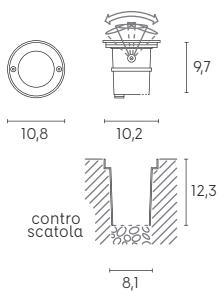

BASCU | led

segnapasso

acciaio
/09

LED 6 WATT | 338 LUMEN | LED COB Ø 14 MM
RESA 60W | ENERGIA RISPARMIATA 82%

99085/09 ACCIAIO
EAN: 8020588817380

CE | CLI | 230V | 4000K | KIT | IP67 | 338lm | LED | DRIVER

ABBINAMENTI