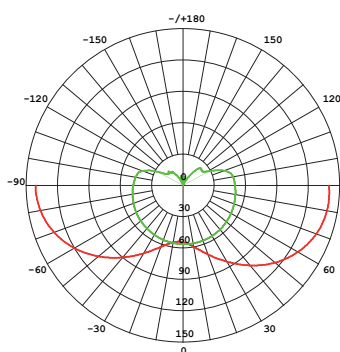

# WORLD | led

applique

bianco  
/02

grigio  
/16

LED 12 WATT | 750 LUMEN | 28 LED SMD 2835  
RESA 120W | ENERGIA RISPARMIATA 84%

Height	Eavg, Emax	Angle: 90.00deg	Diameter
1m	39.82, 60.93lx		200.00cm
2m	9.956, 15.23lx		400.00cm
3m	4.425, 6.770lx		600.00cm
4m	2.489, 3.808lx		800.00cm
5m	1.593, 2.437lx		1000.00cm