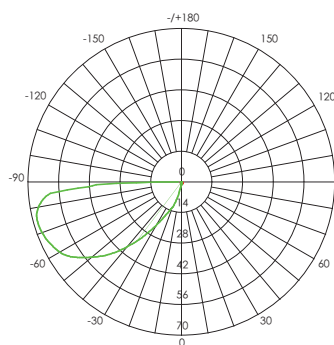

CLUB

alluminio  
/72

LED 2,2 WATT | 180 LUMEN | 12 LED SMD 2835  
RESA 22W | ENERGIA RISPARMIATA 63% | MODULO LED SOSTITUIBILE

Height	Eavg, Emax	Angle: 51.11 deg	Diameter
1m	2.576, 12.61lx		95.63cm
2m	0.6440, 3.153lx		191.27cm
3m	0.2862, 1.401lx		286.90cm
4m	0.1610, 0.7882lx		382.53cm
5m	0.1030, 0.5044lx		478.17cm