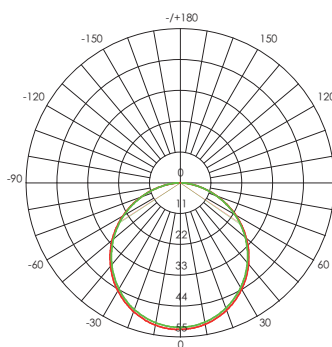

Height	Eavg,Emax	Diameter
1m	15.52, 52.28lx	295.84cm
2m	3.880, 13.07lx	591.68cm
3m	1.725, 5.809lx	887.52cm
4m	0.9701, 3.267lx	1183.36cm
5m	0.6209, 2.091lx	1479.20cm

99121/72 ALLUMINIO  
EAN: 8020588759314