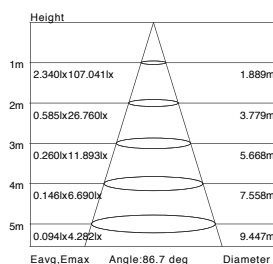

bianco
/02

grigio
/16

LED 6+6 WATT | 700 LUMEN | 1+1 LED COB Ø 7,5 MM
RESA 60W | ENERGIA RISPARMIATA 82% | MODULO LED SOSTITUIBILE