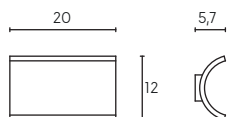

TESLA | led

applique

bianco
/02

marrone
/27

LED 6+6 WATT | 1164 LUMEN | 12+12 LED SMD 2835
RESA 80W | ENERGIA RISPARMIATA 89%

Height	Eavg, Emax	Angle: 110.9 deg	Diameter
1m	3.444lx 5.111lx		2.905m
2m	0.861lx 1.278lx		5.810m
3m	0.383lx 0.568lx		8.716m
4m	0.215lx 0.319lx		11.621m
5m	0.138lx 0.204lx		14.526m

99218/02 BIANCO
EAN: 8020588859632

99218/27 MARRONE
EAN: 8020588222580

CE | CLI | 230V | 4000K | KIT | IP54 | 1164lm | LED | DRIVER

ABBINAMENTI

VELA

PUSH

BASCU

COBRA

FIDEL