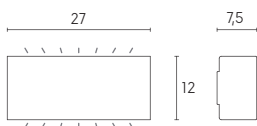

FLAP | led

applique

bianco
/02

grigio
/16

LED 9 WATT | 480 LUMEN | LED COB Ø 10,5 MM
RESA 90W | ENERGIA RISPARMIATA 81%

99136/02 BIANCO
EAN: 8020588085208

99136/16 GRIGIO
EAN: 8020588289743

CE | CLI | 230V | 4000K | KIT | IP54 | 480lm | LED | DRIVER

ABBINAMENTI