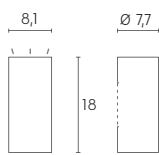

SIRIO | led

decorative applique

LED 6+6 WATT | 700 LUMEN | 1+1 LED COB Ø 7,5 MM
RESA 60W | ENERGIA RISPARMIATA 82% | MODULO LED SOSTITUIBILE

99149/02 BIANCO
EAN: 8020588651243

99149/16 GRIGIO
EAN: 8020588935473

99149/27 MARRONE
EAN: 8020588125867

CE | CL I | 230V | 4000K | KIT | IP54 | 700lm | LED | DRIVER

ABBINAMENTI

GEAR

LULA

GEO ROUND

FOX

CIRCLE