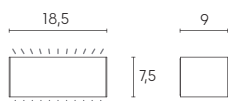

BOX | led

applique

bianco
/02

grigio
/16

marrone
/27

LED 12 WATT | 630 LUMEN | 24 LED SMD 2835
RESA 120W | ENERGIA RISPARMIATA 80% | MODULO LED SOSTITUIBILE

99582/02 BIANCO
EAN: 8020588547898

99582/16 GRIGIO
EAN: 8020588963216

99582/27 MARRONE
EAN: 8020588331442

CE | CL I | 230V | 4000K | KIT | IP65 | 630lm | LED | DRIVER

ABBINAMENTI

UNIT

TANGO

MASK

GARAGE

KEP