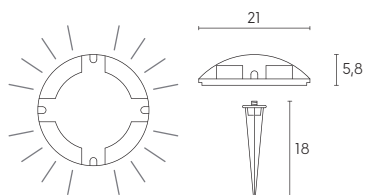

UPPER | led

segnapasso

grigio
/16

99109/16 GRIGIO
EAN: 8020588198489

LED 1 WATT | 100 LUMEN | 1 LED SMD 2525
RESA 10W | ENERGIA RISPARMIATA 87% | MODULO LED SOSTITUIBILE

Height	Eavg, Emax	Angle: 12.17 deg	Diameter
1m	0.6839, 0.9135lx		21.33cm
2m	0.1710, 0.2284lx		42.65cm
3m	0.0760, 0.1015lx		63.98cm
4m	0.0427, 0.0571lx		85.30cm
5m	0.0274, 0.0365lx		106.63cm

UNIT: cd
- V 0.0DEG PLAN, 12.2
- H 0.0DEG PLAN, 298.0

CE | CLI | 230V | 4000K | KIT | IP65 | 100lm | LED | DRIVER

99111/16 GRIGIO
EAN: 8020588200724

LED 4 WATT | 400 LUMEN | 4 LED SMD 2525
RESA 40W | ENERGIA RISPARMIATA 87% | MODULO LED SOSTITUIBILE

Height	Eavg, Emax	Angle: 90.00 deg	Diameter
1m	1.328, 1.616lx		200.00cm
2m	0.3319, 0.4040lx		400.00cm
3m	0.1475, 0.1796lx		600.00cm
4m	0.0830, 0.1010lx		800.00cm
5m	0.0531, 0.0646lx		1000.00cm

UNIT: cd
- V 0.0DEG PLAN, 180.0
- H 0.0DEG PLAN, 233.3

CE | CLI | 230V | 4000K | KIT | IP65 | 400lm | LED | DRIVER

ABBINAMENTI