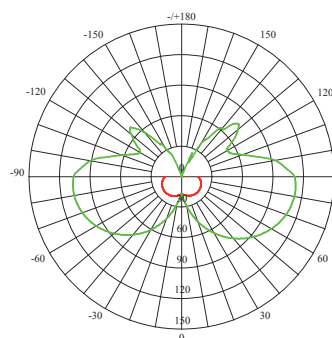

bianco
/02

grigio
/16

LED 7,2+7,2 WATT | 700 LUMEN | 36+36 LED SMD 2835
RESA 70W | ENERGIA RISPARMIATA 80% | MODULO LED SOSTITUIBILE

Height	Diameter
1m	26.66, 41.871x
2m	6.665, 10.471x
3m	2.962, 4.6521x
4m	1.666, 2.6171x
5m	1.066, 1.6751x

Eavg, Emax Angle: 90.00deg Diameter

99174/02 BIANCO
EAN: 8020588354786

99174/16 GRIGIO
EAN: 8020588632846

CE | CLI | 230V | 4000K | KIT | IP54 | 700lm | LED | DRIVER