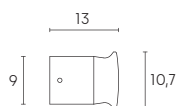

KEP | led

applique

grigio
/16

marrone
/27

LED 9 WATT | 1000 LUMEN | 21 LED SMD 2835
RESA 90W | ENERGIA RISPARMIATA 86% | MODULO LED SOSTITUIBILE

99164/16 GRIGIO
EAN: 8020588460210

99164/27 MARRONE
EAN: 8020588086533

CE | CLI | 230V | 4000K | KIT | IP65 | 1000lm | LED | DRIVER

ABBINAMENTI