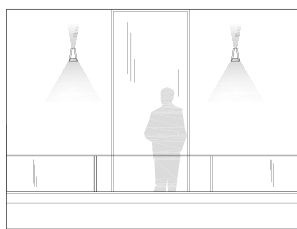

DAKOTA | led

decorative applique

bianco
/02

grigio
/16

LED 4+4 WATT | 160 LUMEN | 1+1 LED SMD 5050
RESA 40W | ENERGIA RISPARMIATA 60% | MODULO LED SOSTITUIBILE

Height	Eavg, Emax	Angle: 122.44deg	Diameter
1m	1.821, 0.8891lx		364.09cm
2m	0.4552, 0.2221lx		728.18cm
3m	0.2023, 0.0977lx		1092.27cm
4m	0.1136, 0.5556lx		1456.36cm
5m	0.0728, 0.3556lx		1820.46cm

99138/02 BIANCO
EAN: 8020588963445

99138/16 GRIGIO
EAN: 8020588650000

CE | CLI | 230V | 4000K | KIT | IP54 | 160lm | LED | DRIVER

ABBINAMENTI

VELA

GEO SQUARE

TANGO

KEP

BELEN