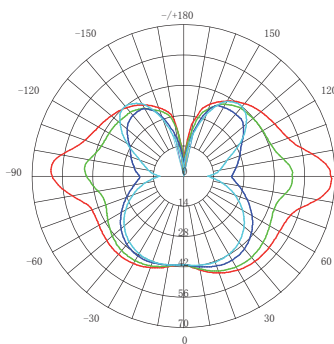

bianco
/02

grigio
/16

LED 5+5 WATT | 500 LUMEN | 12+12 LED SMD 2835
RESA 50W | ENERGIA RISPARMIATA 80%