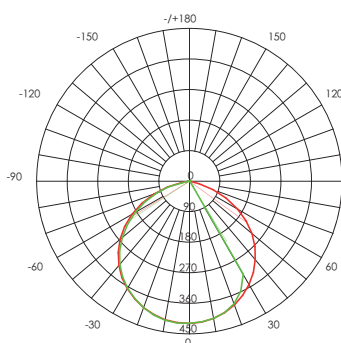

# DOT | led

palo

bianco  
/02

grigio  
/16

LED 10 WATT | 840 LUMEN | LED COB Ø 22MM  
RESA 100W | ENERGIA RISPARMIATA 87%

Height	Beam Diameter
1m	237.72cm
2m	389.96cm
3m	584.95cm
4m	779.93cm
6m	1169.89cm

*Eavg, Emax Angle: 88.54deg Diameter*