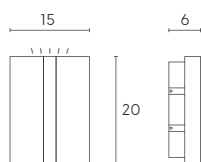

# SHELBY | led

decorative applique

bianco  
/02

grigio  
/16

LED 3+6 WATT | 325 LUMEN | 6 LED SMD 2835 - 1+1 LED COB Ø 10,9MM  
RESA 50W | ENERGIA RISPARMIATA 72%

Height	E Avg, E Max	Angle: 127.0 Deg	Diameter
1m	9.45, 73.59Lx		401.14cm
2m	2.36, 18.40Lx		802.28cm
3m	1.05, 8.18Lx		1203.41cm
4m	0.59, 4.60Lx		1604.55cm
5m	0.38, 2.94Lx		2005.69cm