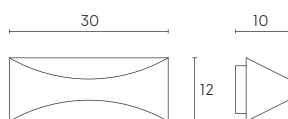

Height	Eavg, Emax	Angle: 100.22deg	Diameter
1m	6.467, 21.881lx		239.29cm
2m	1.617, 5.471lx		478.58cm
3m	0.7186, 2.432lx		717.87cm
4m	0.4042, 1.368lx		957.16cm
5m	0.2587, 0.8753lx		1196.45cm

CE | CLI | 230V | 4000K | KIT | IP65 | 320lm | LED | DRIVER