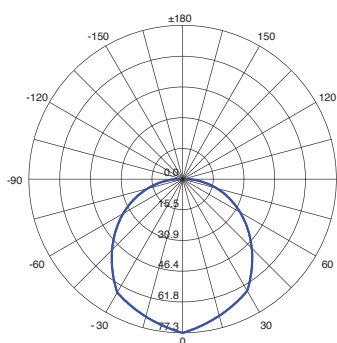

bianco
/02

marrone
/27

LED 6+6 WATT | 1164 LUMEN | 12+12 LED SMD 2835
RESA 80W | ENERGIA RISPARMIATA 89%

Height	Eavg, Emax	Angle: 110.9 deg	Diameter
1m	3.444lx 5.111lx		2.905m
2m	0.861lx 1.278lx		5.810m
3m	0.383lx 0.568lx		8.716m
4m	0.215lx 0.319lx		11.621m
5m	0.138lx 0.204lx		14.526m

99218/02 BIANCO
EAN: 8020588859632

99218/27 MARRONE
EAN: 8020588222580

CE | CLI | 230V | 4000K | KIT | IP54 | 1164lm | LED | DRIVER