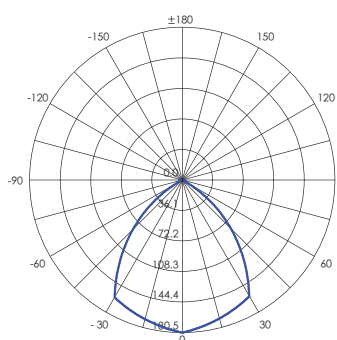

LED 6+6 WATT | 700 LUMEN | 1+1 LED COB Ø 7,5 MM
RESA 60W | ENERGIA RISPARMIATA 82% | MODULO LED SOSTITUIBILE