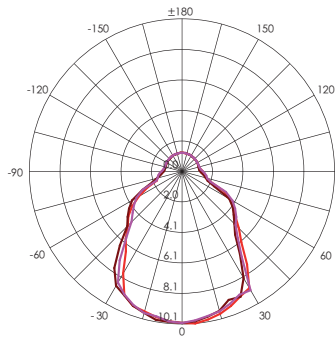

grigio
/16

LED 1,6 WATT | 195 LUMEN | 8 LED SMD 2835
RESA 20W | ENERGIA RISPARMIATA 100%

Unit: cd
C2:10.0_30.0 : 92.2
C0.0_180.0 : 90.2
C90.0_270.0 : 88.6

99168/16 GRIGIO
EAN: 8020588010101

CE | CL III | 3,7V | 4000K | KIT | IP44 | 195lm | LED