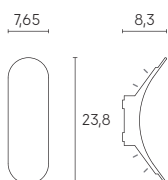

# WANDA | led

applique

bianco  
/02

grigio  
/16

LED 4+4 WATT | 600 LUMEN | 1+1 LED COB Ø 11 MM  
RESA 80W | ENERGIA RISPARMIATA 86%

Height	Beam Diameter	Beam Diameter
1m	0.5947, 40.321x	604.56cm
2m	0.1487, 10.081x	1209.11cm
3m	0.0661, 4.4801x	1813.67cm
4m	0.0372, 2.5201x	2418.22cm
5m	0.0238, 1.6131x	3022.78cm