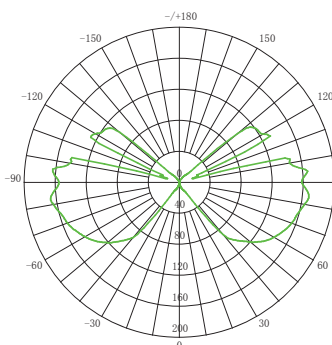

Height	Beam Diameter	Beam Diameter
1m	106.4.287.71x	239.89mm
2m	26.59.71.831x	479.79mm
3m	11.82.31.971x	719.64mm
4m	6.648.17.281x	959.53mm
5m	4.235.11.511x	1199.47mm

Eavg,Emax Angle:100.36 deg Diameter

CE | CLI | 230V | 4000K | KIT | IP54 | 450lm | LED | DRIVER

LED 6+6 WATT | 900 LUMEN | 1+1 LED COB Ø 13,5 MM
RESA 90W | ENERGIA RISPARMIATA 86% | MODULO LED SOSTITUIBILE