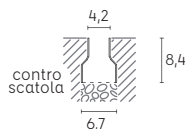

HANGAR | led

segnapasso

acciaio
/09

LED 2,5 WATT | 120 LUMEN | 1 LED SMD 3535
RESA 25W | ENERGIA RISPARMIATA 83%

Height	Eavg, Emax	Diameter
1m	367.4, 562.1lx	34.78cm
2m	91.85, 140.5lx	69.57cm
3m	40.82, 62.46lx	104.35cm
4m	22.96, 35.13lx	139.14cm
5m	14.70, 22.48lx	173.93cm

UNIT:cd
— C0/180,20.0
— C90/270,19.7

99082/09 ACCIAIO
EAN: 8020588372339

98082/09 ACCIAIO
EAN: 8020588544781

CE | CL II | 24VDC | 400K | KIT | IP67 | 120lm | LED | DRIVER

CE | CL II | 24VDC | 300K | KIT | IP67 | 120lm | LED | DRIVER

LED 2,5 WATT | 120 LUMEN | 1 LED SMD 3535
RESA 25W | ENERGIA RISPARMIATA 83%

Height	Eavg, Emax	Diameter
1m	299.2, 455.2lx	46.57cm
2m	74.80, 113.8lx	93.13cm
3m	33.25, 50.57lx	139.70cm
4m	18.70, 28.45lx	186.27cm
5m	11.97, 18.21lx	232.84cm

UNIT:cd
— C0/180,26.2
— C90/270,26.4

99083/09 ACCIAIO
EAN: 8020588124785

98083/09 ACCIAIO
EAN: 8020588226694

CE | CL II | 24VDC | 400K | KIT | IP67 | 120lm | LED | DRIVER

CE | CL II | 24VDC | 300K | KIT | IP67 | 120lm | LED | DRIVER