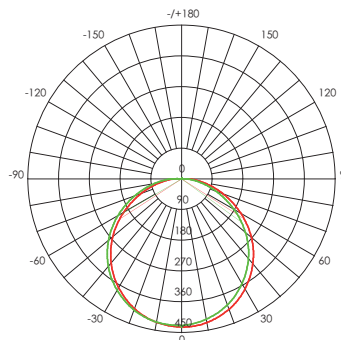

99101/02 BIANCO
EAN: 8020588200199

99101/16 GRIGIO
EAN: 8020588200182

CE | CL II | 230V | 4000K | KIT | IP65 | 1420lm | LED | DRIVER

LED 18 WATT | 1800 LUMEN | 82 LED SMD 2835
RESA 180W | ENERGIA RISPARMIATA 88% | MODULO LED SOSTITUIBILE