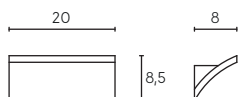

TESLA | led

applique

bianco
/02

marrone
/27

LED 6 WATT | 616 LUMEN | 12 LED SMD 2835
RESA 60W | ENERGIA RISPARMIATA 90%

99219/02 BIANCO
EAN: 8020588159633

99219/27 MARRONE
EAN: 8020588555213

CE | CL1 | 230V | 4000K | KIT | IP54 | 616lm | LED | DRIVER

ABBINAMENTI

VELA

PUSH

BASCU

COBRA

FIDEL