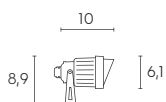

nero
/06

99222/06 NERO
EAN: 8020588965920

LED 6 WATT | 280 LUMEN | LED COB Ø 12 MM
RESA 60W | ENERGIA RISPARMIATA 70%

Height	Eavg, Emax	Angle: 67.69 deg	Diameter
1m	126.6, 203.0lx		134.11cm
2m	31.65, 50.74lx		268.22cm
3m	14.07, 22.55lx		402.32cm
4m	7.912, 12.69lx		536.43cm
5m	5.064, 8.119lx		670.54cm

CE | CL1 | 230V | 3000K | KIT | IP65 | 280lm | LED | DRIVER

ACCESSORI

picchetto di supporto in alluminio
27/06 NERO
EAN: 8020588965937

ragno flessibile di supporto
28/06 NERO
EAN: 8020588965944

ABBINAMENTI

SIRIO

GEAR

LULA

GEO ROUND

CIRCLE