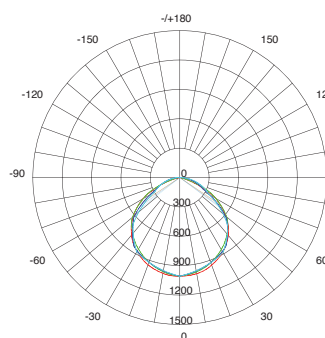

LED 30 WATT | 2400 LUMEN | 36 LED SMD 2835
RESA 300W | ENERGIA RISPARMIATA 87%