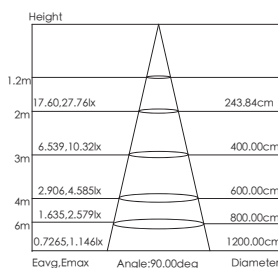

LED 7 WATT | 850 LUMEN | LED COB Ø 28 MM
RESA 70W | ENERGIA RISPARMIATA 88% | MODULO LED SOSTITUIBILE