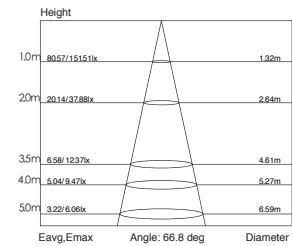

99116/09 ACCIAIO
EAN: 8020588365416

LED 3 WATT | 240 LUMEN | LED COB Ø 11 MM
RESA 30W | ENERGIA RISPARMIATA 88%