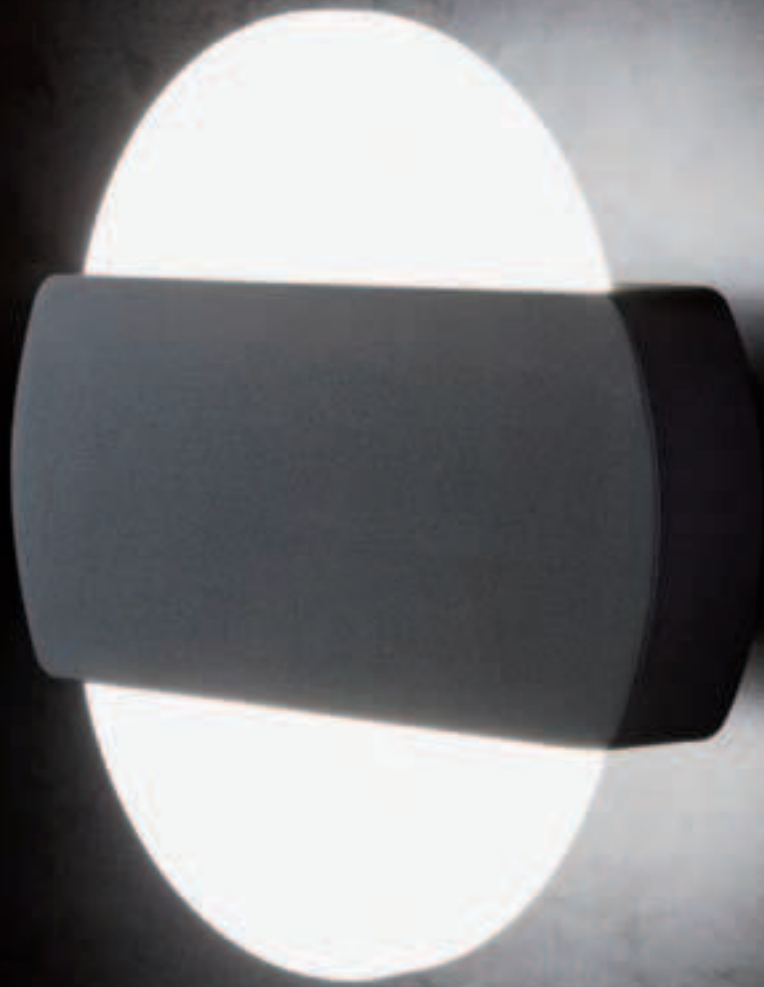

# RIVA SQUARE | led

applique

bianco  
/02

grigio  
/16

LED 6+6 WATT | 674 LUMEN | 12+12 LED SMD 2835  
RESA 60W | ENERGIA RISPARMIATA 82%

99235/02 BIANCO  
EAN: 8020588222146

99235/16 GRIGIO  
EAN: 8020588744457