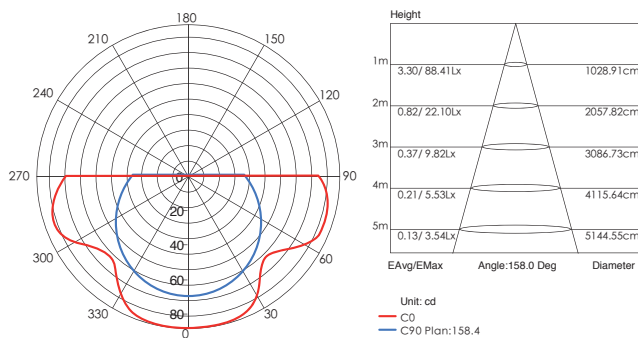

LED 3+3 WATT | 290 LUMEN | 1+1 LED COB Ø 10,9 MM
RESA 30W | ENERGIA RISPARMIATA 79%