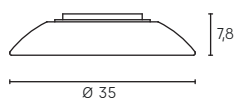

GEAR | led

plafoniere

bianco
/02

LED 9 WATT | 650 LUMEN | 46 LED SMD 2835
RESA 90W | ENERGIA RISPARMIATA 86% | MODULO LED SOSTITUIBILE

Height	Diameter
1m	299.00cm
2m	598.01cm
3m	897.01cm
4m	1196.02cm
5m	1495.02cm

Eavg, Emax Angle: 112.44deg Diameter

99122/02 BIANCO
EAN: 8020588789632

CE | CL II | 230V | 4000K | KIT | IP65 | 650lm | LED | DRIVER

ABBINAMENTI