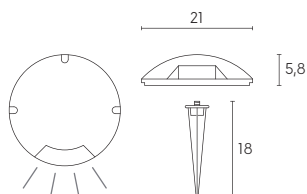

UPPER | led

segnapasso

grigio
/16