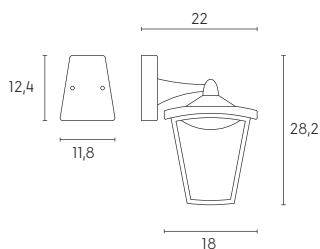

ROYAL | led

applique

bianco
/02

grigio
/16

LED 7 WATT | 850 LUMEN | LED COB Ø 28 MM
RESA 70W | ENERGIA RISPARMIATA 88% | MODULO LED SOSTITUIBILE

99200/02 BIANCO
EAN: 8020588821448

99200/16 GRIGIO
EAN: 8020588412691

CE | CL1 | 230V | 4000K | KIT | IP44 | 850lm | LED | DRIVER

ABBINAMENTI