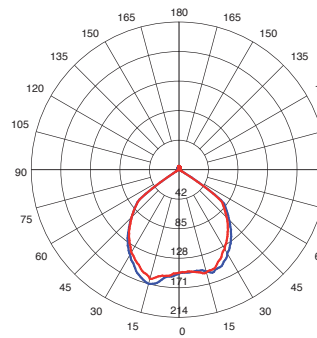

Unit: cd
— C0 - C180
— C90 - C270

CE | CL II | 230V | 4000K | KIT | IP65 | 240lm | LED | DRIVER

99117/09 ACCIAIO
EAN: 8020588369711

LED 5 WATT | 400 LUMEN | LED COB Ø 11 MM
RESA 50W | ENERGIA RISPARMIATA 88%