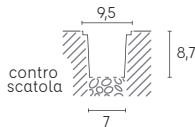

99117/09 ACCIAIO
EAN: 8020588369711