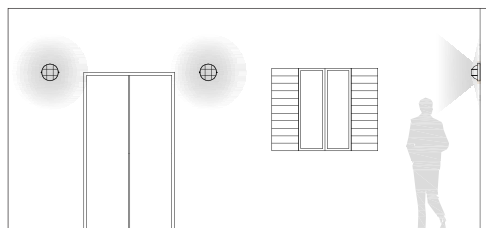

ABBINAMENTI

STEM

TRUMP

TUBE

RING

STEM