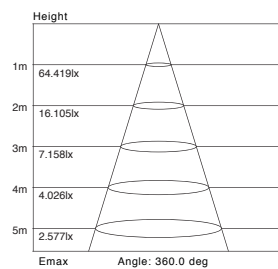

CIRCLE | led

palo

nero
/06

∅ 8

99173/06 NERO
EAN: 8020588809019

LED 7 WATT | 500 LUMEN | 18 LED SMD 2835
RESA 70W | ENERGIA RISPARMIATA 86% | MODULO LED SOSTITUIBILE

Unit: cd
— C210.0_30.0
— C0.0_180.0
— C90.0_270.0

CE | CL1 | 230V | 4000K | KIT | IP54 | 500lm | LED | DRIVER