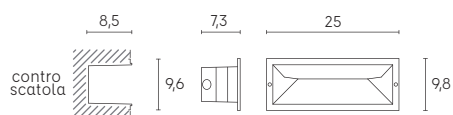

# MASK | led

segnapasso

bianco  
/02

grigio  
/16

LED 13 WATT | 280 LUMEN | 12 LED SMD 3030  
RESA 130W | ENERGIA RISPARMIATA 54%

Height	Eavg, Emax	Angle: 34.99 deg	Diameter
1m	32.88, 66.14lx		63.04cm
2m	8.219, 17.03lx		126.07cm
3m	3.653, 7.57lx		189.11cm
4m	2.055, 4.259lx		252.14cm
5m	1.315, 2.726lx		315.18cm