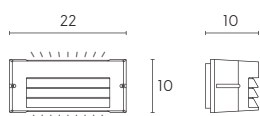

KOBE | led

applique

bianco
/02

grigio
/16

alluminio
/72

LED 10 WATT | 700 LUMEN | 14 LED SMD 2835
RESA 100W | ENERGIA RISPARMIATA 85% | MODULO LED SOSTITUIBILE NELLA TEMPERATURA
DI COLORE 3000K E 4000K | EASY CHANGE | DETTAGLIO MODULO LED PAG 581

99492/02 BIANCO
EAN: 8020588857966

99492/16 GRIGIO
EAN: 8020588198762

99492/72 ALLUMINIO
EAN: 8020588852015

CE | CLI | 230V | 4000K | KIT | IP54 | 700lm | LED | DRIVER

ABBINAMENTI