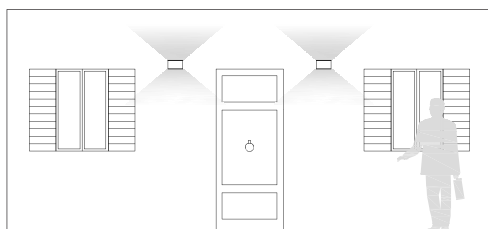

ABBINAMENTI

VELA

PUSH

BASCU

COBRA

FIDEL