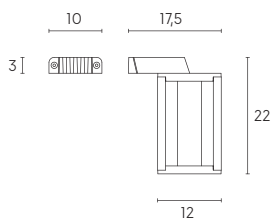

MARGOT | led

applique

LED 3+3 WATT | 290 LUMEN | 1+1 LED COB Ø 10,9 MM
RESA 30W | ENERGIA RISPARMIATA 79%

99189/02 BIANCO
EAN: 8020588852145

99189/16 GRIGIO
EAN: 8020588863479

CE | CLI | 230V | 4000K | KIT | IP65 | 290lm | LED | DRIVER

ABBINAMENTI