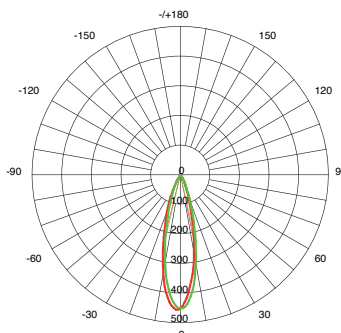

Height	Eavg, Emax	Diameter
1m	367.4, 562.1lx	34.78cm
2m	91.85, 140.5lx	69.57cm
3m	40.82, 62.46lx	104.35cm
4m	22.96, 35.13lx	139.14cm
5m	14.70, 22.48lx	173.93cm

UNIT:cd
— C0/180,20.0
— C90/270,19.7

99082/09 ACCIAIO
EAN: 8020588372339

98082/09 ACCIAIO
EAN: 8020588544781

CE | CL II | 24VDC | 400K | KIT | IP67 | 120lm | LED | DRIVER

CE | CL II | 24VDC | 300K | KIT | IP67 | 120lm | LED | DRIVER

LED 2,5 WATT | 120 LUMEN | 1 LED SMD 3535
RESA 25W | ENERGIA RISPARMIATA 83%