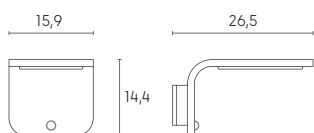

STREET | led

applique

nero
/06

LED 3 WATT | 300 LUMEN | 48 LED SMD 2835
RESA 30W | ENERGIA RISPARMIATA 100%

99167/06 NERO
EAN: 8020588459634

CE | CL III | 3,7V | 4000K | KIT | IP54 | 300m | LED

ABBINAMENTI

SOLARE

PIXEL

MASK

CIAC

SOLARE