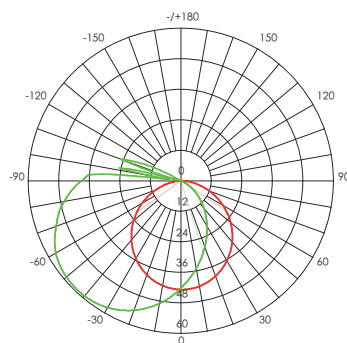

# VEYRON | led

segnapasso

bianco  
/02

grigio  
/16

LED 3 WATT | 180 LUMEN | 14 LED SMD 2835

RESA 30W | ENERGIA RISPARMIATA 83% | MODULO LED SOSTITUIBILE

Height	Eavg, Emax	Angle: 111.02 deg	Diameter
1m	13.81, 46.92lx		291.11cm
2m	3.453, 11.73lx		582.22cm
3m	1.535, 5.219lx		873.32cm
4m	0.8633, 2.933lx		1164.43cm
5m	0.5525, 1.877lx		1455.54cm