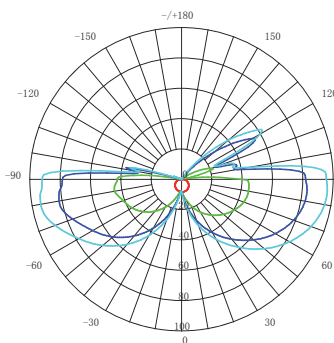

bianco
/02

grigio
/16

LED 5+5 WATT | 585 LUMEN | 9+9 LED SMD 2835
RESA 50W | ENERGIA RISPARMIATA 82% | MODULO LED SOSTITUIBILE

Height	Eavg, Emax	Angle: 131.78deg	Diameter
1m	0.788, 29.72lx		446.89cm
2m	2.197, 7.431lx		893.77cm
3m	0.9765, 3.303lx		1340.66cm
4m	0.5493, 1.858lx		1787.55cm
5m	0.3515, 1.189lx		2234.43cm

99133/02 BIANCO
EAN: 8020588637582

99133/16 GRIGIO
EAN: 8020588463297

CE | CLI | 230V | 4000K | KIT | IP54 | 585lm | LED | DRIVER