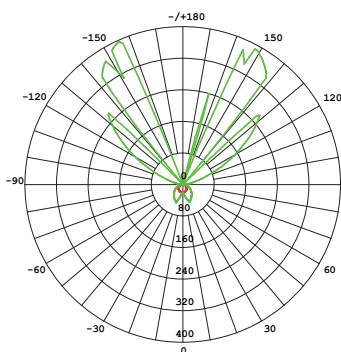

# PLAZA | led

decorative applique

bianco  
/02

LED 16 WATT | 1200 LUMEN | LED COB Ø 10,5 MM  
RESA 160W | ENERGIA RISPARMIATA 75% | MODULO LED SOSTITUIBILE

Height	Beam Diameter
1m	10.79, 41.391x
2m	2.698, 10.351x
3m	1.199, 4.5981x
4m	0.6745, 2.5871x
5m	0.4317, 1.6551x