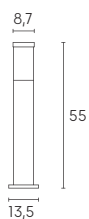

FIDEL | E27

pali

nero
/06

824/06 NERO
EAN: 8020588942006

ALTEZZA MAX LAMPADA 180 MM | DIAMETRO MAX Ø 60 MM
LAMPADA 20W INCLUSA LUCE BIANCA

CE | CL1 | 230V | IP43 | E27 | max 25W

825/06 NERO
EAN: 8020588943003

ALTEZZA MAX LAMPADA 180 MM | DIAMETRO MAX Ø 60 MM
LAMPADA 20W INCLUSA LUCE BIANCA

CE | CL1 | 230V | IP43 | E27 | max 25W

ABBINAMENTI

PAVILLON

VEYRON

GEO ROUND

MICRO

SIRIO