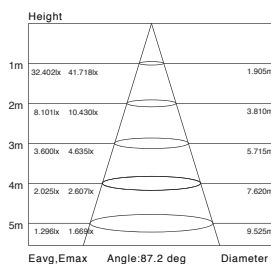

LED 6+6 WATT | 639 LUMEN | 12+12 LED SMD 2835
RESA 60W | ENERGIA RISPARMIATA 81%