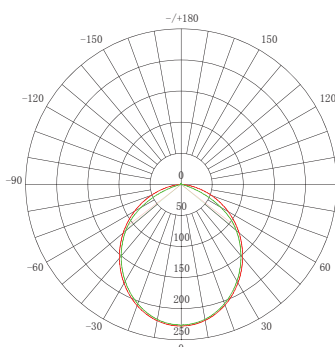

# MASK | led

segnapasso

bianco  
/02

grigio  
/16

LED 13 WATT | 560 LUMEN | 12 LED SMD 3030  
RESA 130W | ENERGIA RISPARMIATA 76%

Height	Eavg, Emax	Angle: 101.34 deg	Diameter
1 m	81,48, 227,83lx		244,11cm
2 m	20,37, 56,95lx		488,21cm
3 m	9,653, 25,31lx		732,32cm
4 m	5,692, 14,24lx		976,43cm
5 m	3,259, 9,112lx		1220,54cm