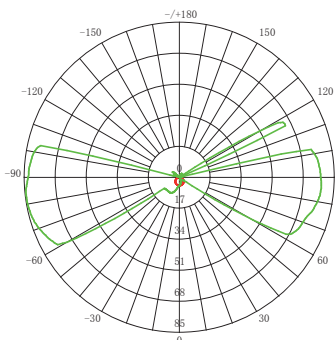

# DAKOTA | led

decorative applique

bianco  
/02

grigio  
/16

LED 4+4 WATT | 160 LUMEN | 1+1 LED SMD 5050  
RESA 40W | ENERGIA RISPARMIATA 60% | MODULO LED SOSTITUIBILE

Height	Eavg, Emax	Angle: 122.44deg	Diameter
1m	1.821, 0.8891lx		364.09cm
2m	0.4552, 0.2221lx		728.18cm
3m	0.2023, 0.0977lx		1092.27cm
4m	0.1136, 0.5556lx		1456.36cm
5m	0.0728, 0.3556lx		1820.46cm