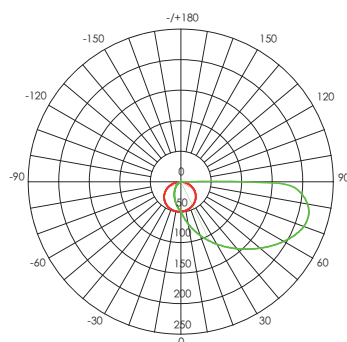

CE | CLI | 230V | 4000K | KIT | IP65 | 124lm | LED | DRIVER

99155/02 BIANCO

EAN: 8020588193705

99155/27 MARRONE

EAN: 8020588459009

LED 6 WATT | 425 LUMEN | 28 LED SMD 2835

RESA 60W | ENERGIA RISPARMIATA 85% | MODULO LED SOSTITUIBILE