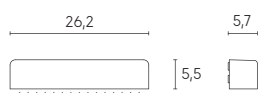

bianco
/02

grigio
/16

LED 9 WATT | 600 LUMEN | 8 LED SMD 3030
RESA 90W | ENERGIA RISPARMIATA 85% | MODULO LED SOSTITUIBILE

Height	Eavg, Emax	Angle: 55.52 deg	Diameter
1m	0.6646, 1.873lx		105.26cm
2m	0.1661, 0.4682lx		210.53cm
3m	0.0738, 0.2081lx		315.79cm
4m	0.0415, 0.1170lx		421.05cm
5m	0.0266, 0.0749lx		526.31cm

99178/02 BIANCO
EAN: 8020588851476

99178/16 GRIGIO
EAN: 8020588459610

CE | CLI | 230V | 4000K | KIT | IP65 | 600lm | LED | DRIVER

ABBINAMENTI

BOX

GARAGE

LULA

GEO SQUARE

KEP