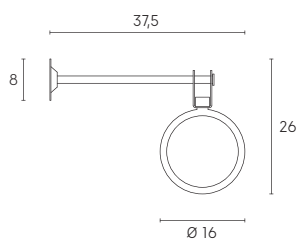

# PAVILLON | led

decorative applique

bianco  
/02

grigio  
/16

LED 12 WATT | 1000 LUMEN | 1 LED COB Ø 15,8 MM  
RESA 120W | ENERGIA RISPARMIATA 88% | MODULO LED SOSTITUIBILE

Height	Eavg, Emax	Angle: 134.38deg	Diameter
1m	13.05, 64.90lx		475.54cm
2m	3.263, 16.22lx		951.08cm
3m	1.450, 7.21lx		1426.62cm
4m	0.8150, 4.05lx		1902.16cm
5m	0.5221, 2.59lx		2377.69cm

# WORLD | led

applique

bianco  
/02

grigio  
/16

LED 12 WATT | 750 LUMEN | 28 LED SMD 2835  
RESA 120W | ENERGIA RISPARMIATA 84%

Height	Eavg, Emax	Angle: 90.00deg	Diameter
1m	39.82, 60.93lx		200.00cm
2m	9.956, 15.23lx		400.00cm
3m	4.425, 6.770lx		600.00cm
4m	2.489, 3.808lx		800.00cm
5m	1.593, 2.437lx		1000.00cm