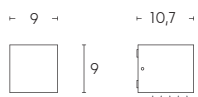

bianco /02

grigio /16