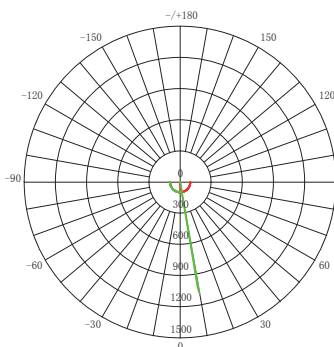

LED 3 WATT | 280 LUMEN | 18 LED SMD 2835
RESA 30W | ENERGIA RISPARMIATA 70% | MODULO LED SOSTITUIBILE

Height	Eavg,Emax	Diameter
1m	0, 99.95lx	17.3cm
2m	0, 24.99lx	34.5cm
3m	0, 11.11lx	51.8cm
4m	0, 6.24lx	69.0cm
5m	0, 3.99lx	86.3cm

99120/72 ALLUMINIO
EAN: 8020588785962

CE | CL II | 230V | 4000K | KIT | IP65 | 280lm | LED | DRIVER