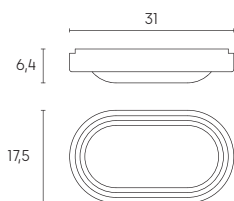

ORION | led

plafoniere

bianco
/02

grigio
/16

LED 9 WATT | 900 LUMEN | 28 LED SMD 2835
RESA 90W | ENERGIA RISPARMIATA 88% | MODULO LED SOSTITUIBILE

Height	Eavg, Emax	Angle: 114.49 deg	Diameter
1m	47.22, 172.0lx		310.87cm
2m	11.81, 42.99lx		621.74cm
3m	5.247, 19.11lx		932.61cm
4m	2.951, 10.75lx		1243.48cm
5m	1.889, 6.878lx		1554.35cm

CE | CL II | 230V | 4000K | KIT | IP65 | 900lm | LED | DRIVER

99103/02 BIANCO
EAN: 8020588200861

99103/16 GRIGIO
EAN: 8020588200298

LED 18 WATT | 1800 LUMEN | 24 LED SMD 2835
RESA 180W | ENERGIA RISPARMIATA 88% | MODULO LED SOSTITUIBILE

Height	Eavg, Emax	Angle: 113.79 deg	Diameter
1m	105.8, 371.2lx		306.74cm
2m	26.45, 92.81lx		613.47cm
3m	11.76, 41.25lx		920.21cm
4m	6.613, 23.20lx		1226.94cm
5m	4.233, 14.85lx		1533.68cm

UNIT:cd
-V 0.0DEG PLAN,113.8
-H 0.0DEG PLAN,117.1

CE | CL II | 230V | 4000K | KIT | IP65 | 1800lm | LED | DRIVER

99104/02 BIANCO
EAN: 8020588200243

99104/16 GRIGIO
EAN: 8020588198526

ABBINAMENTI