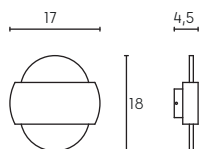

RIVA ROUND | led

applique

bianco
/02

grigio
/16

LED 6+6 WATT | 580 LUMEN | 12+12 LED SMD 2835
RESA 60W | ENERGIA RISPARMIATA 79%

99234/02 BIANCO
EAN: 8020588666988

99234/16 GRIGIO
EAN: 8020588885693

CE | CL I | 230V | 4000K | KIT | IP54 | 580lm | LED | DRIVER

ABBINAMENTI

WORLD

SIRIO

UPPER

BALL

DOT