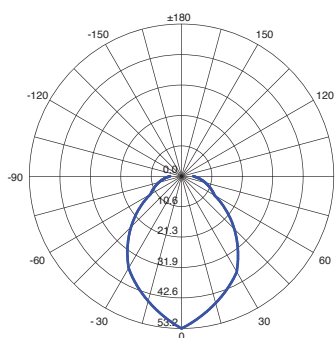

bianco
/02

grigio
/16

LED 6+6 WATT | 639 LUMEN | 12+12 LED SMD 2835
RESA 60W | ENERGIA RISPARMIATA 81%

99233/02 BIANCO
EAN: 8020588124983

99233/16 GRIGIO
EAN: 8020588566981

CE | CLI | 230V | 4000K | KIT | IP54 | 639lm | LED | DRIVER