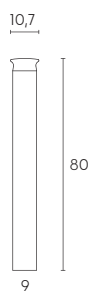

grigio
/16

marrone
/27