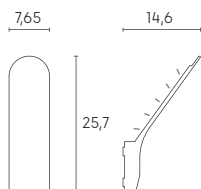

# SURF | led

applique

bianco  
/02

grigio  
/16

LED 8 WATT | 600 LUMEN | 36 LED SMD 2835  
RESA 80W | ENERGIA RISPARMIATA 86%

Height	Beam Diameter
1m	69.72, 238.31x
2m	17.43, 59.571x
3m	7.747, 26.471x
4m	4.357, 14.891x
5m	2.789, 9.5301x