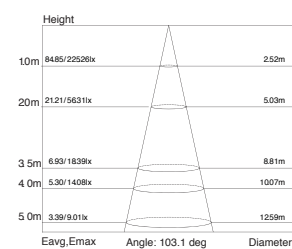

99118/09 ACCIAIO
EAN: 8020588784637

LED 7 WATT | 600 LUMEN | LED COB Ø 17 MM
RESA 70W | ENERGIA RISPARMIATA 88%