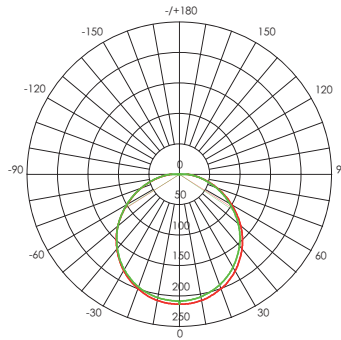

LED 13 WATT | 1420 LUMEN | 54 LED SMD 2835
RESA 130W | ENERGIA RISPARMIATA 88% | MODULO LED SOSTITUIBILE