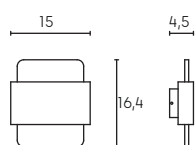

RIVA SQUARE | led

applique

bianco
/02

grigio
/16

LED 6+6 WATT | 674 LUMEN | 12+12 LED SMD 2835
RESA 60W | ENERGIA RISPARMIATA 82%

99235/02 BIANCO
EAN: 8020588222146

99235/16 GRIGIO
EAN: 8020588744457

CE | CLI | 230V | 4000K | KIT | IP54 | 674lm | LED | DRIVER

ABBINAMENTI

WORLD

SIRIO

UPPER

BALL

DOT