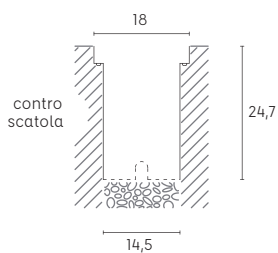

ALTEZZA MAX LAMPADA 65 MM

CE | CL I | 230V | IP65 | GU10 | max 11W

828/09 ACCIAIO
EAN: 8020588946004