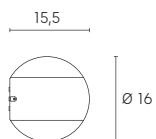

# WORLD | led

applique

bianco  
/02

grigio  
/16

LED 22 WATT | 1300 LUMEN | 24 LED SMD 2835  
RESA 220W | ENERGIA RISPARMIATA 80%

Height	Beam Diameter	Beam Diameter
1m	57.16, 82.83lx	200.00cm
2m	14.29, 20.71lx	400.00cm
3m	6.351, 9.204lx	600.00cm
4m	3.573, 5.177lx	800.00cm
5m	2.286, 3.313lx	1000.00cm