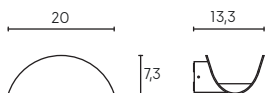

ROLL | led

applique

bianco
/02

grigio
/16

LED 12 WATT | 989 LUMEN | 24 LED SMD 2835
RESA 120W | ENERGIA RISPARMIATA 87%

Height	Beam Diameter	Beam Area
1m	1.122m	47.608lx
2m	2.245m	11.902lx
3m	3.367m	5.290lx
4m	4.490m	2.976lx
5m	5.612m	1.904lx

Angle: 58.6 deg

99217/02 BIANCO
EAN: 8020588756986

99217/16 GRIGIO
EAN: 8020588559662

CE | CLI | 230V | 4000K | KIT | IP54 | 989lm | LED | DRIVER

ABBINAMENTI