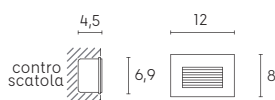

bianco
/02

grigio
/16

alluminio
/72

LED 3 WATT | 300 LUMEN | LED COB 5X39 MM
RESA 30W | ENERGIA RISPARMIATA 90% | MODULO LED SOSTITUIBILE

99192/02 BIANCO
EAN: 8020588741357

99192/16 GRIGIO
EAN: 8020588944710

99192/72 ALLUMINIO
EAN: 8020588647857

CE | CLI | 230V | 4000K | KIT | IP65 | 300lm | LED | DRIVER

98192/02 BIANCO
EAN: 8020588777417

98192/16 GRIGIO
EAN: 8020588222443

98192/72 ALLUMINIO
EAN: 8020588554711

CE | CLI | 230V | 3000K | KIT | IP65 | 300lm | LED | DRIVER