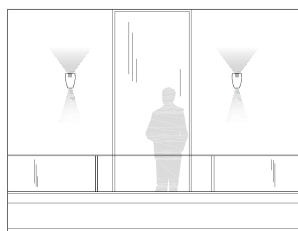

PAPUA | led

decorative applique

bianco
/02

grigio
/16

LED 2+12 WATT | 260 LUMEN | 4 LED SMD 2835 + LED COB Ø 11.2 MM
RESA 25W | ENERGIA RISPARMIATA 60%

Height	Diameter
1m	0.05/171.57Lx
2m	0.01/42.89Lx
3m	0.01/19.06Lx
4m	0.00/10.72Lx
5m	0.00/6.86Lx

99187/02 BIANCO
EAN: 8020588852473

99187/16 GRIGIO
EAN: 8020588324543

CE | CLI | 230V | 4000K | KIT | IP65 | 260lm | LED | DRIVER

ABBINAMENTI