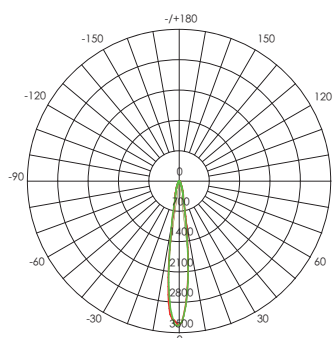

grigio  
/16

alluminio  
/72

LED 6 WATT | 550 LUMEN | LED COB 5X5 MM  
RESA 60W | ENERGIA RISPARMIATA 83% | MODULO LED SOSTITUIBILE

Height	Eavg, Emax	Angle: 14.73deg	Diameter
1m	2329, 3341lx		25,85cm
2m	580,8, 855,3lx		51,71cm
3m	258,1, 371,2lx		77,56cm
4m	145,2, 208,8lx		103,41cm
5m	92,93, 133,6lx		129,27cm