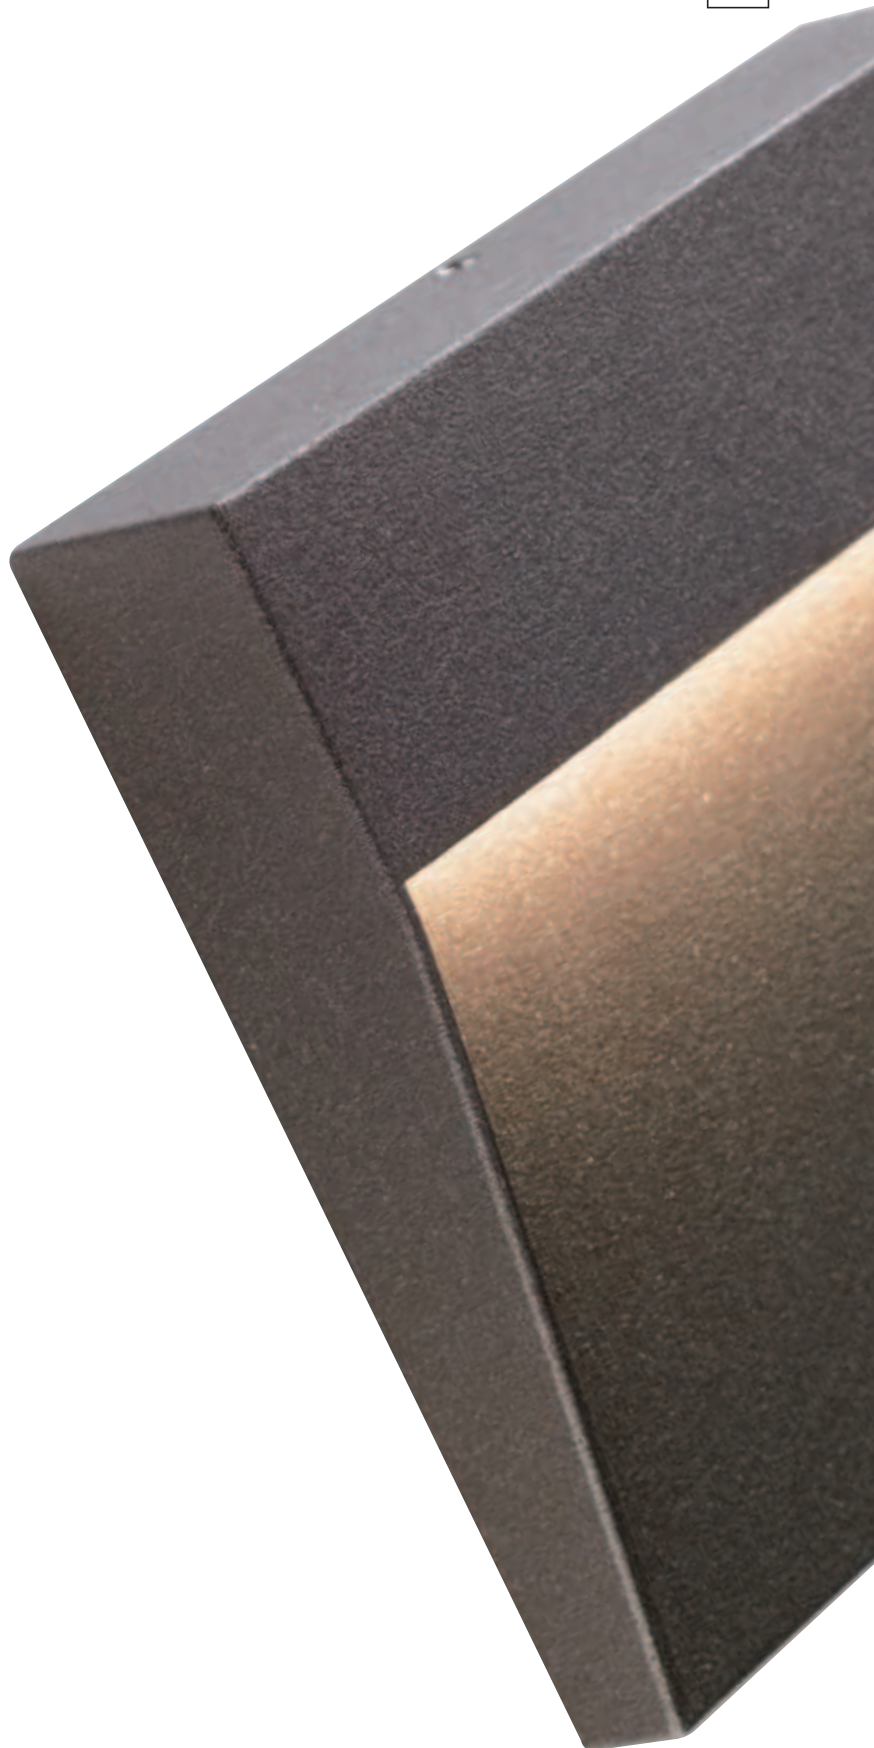

GEO SQUARE

Applique/segnapasso quadrato a parete in alluminio pressofuso, nato per illuminare con discrezione giardini e vialetti. Grazie al design sottile dona armonia estetica, mettendo in rilievo gli effetti che soltanto la luce può produrre. Illuminazione a LED 230V. Luce indiretta con diffusore in termoplastico satinato. LED 3W (SMD 2835 15pcs) nella versione piccola, LED 6W (SMD 2835 28pcs) nella versione grande. Finiture colori: Bianco goffrato e marrone fango goffrato. Disegnato per ambientazioni esterne. Classe energetica A++, A+, A.