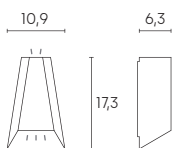

Height

1m 14.38, 53.19lx 330.27cm

2m 3.596, 13.30lx 660.54cm

3m 1.598, 5.910lx 990.82cm

4m 0.8990, 3.324lx 1321.09cm

5m 0.5754, 2.127lx 1651.36cm

Height

Favg, Emax Angle: 117.61 deg Diameter

# DAKOTA | led

decorative applique

bianco  
/02

grigio  
/16

LED 4+4 WATT | 160 LUMEN | 1+1 LED SMD 5050  
RESA 40W | ENERGIA RISPARMIATA 60% | MODULO LED SOSTITUIBILE

Height	Eavg, Emax	Angle: 122.44deg	Diameter
1m	1.821, 0.8891lx		364.09cm
2m	0.4552, 0.2221lx		728.18cm
3m	0.2023, 0.0977lx		1092.27cm
4m	0.1136, 0.5556lx		1456.36cm
5m	0.0728, 0.3556lx		1820.46cm