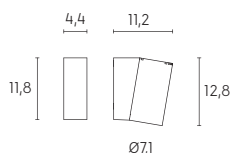

ALPHA | led

applique

LED 5 WATT | 230 LUMEN | LED COB Ø 10,9 MM
RESA 50W | ENERGIA RISPARMIATA 78%

99188/02 BIANCO
EAN: 8020588205477

99188/16 GRIGIO
EAN: 8020588154478

99188/27 MARRONE
EAN: 8020588228742

CE | CLI | 230V | 4000K | KIT | IP65 | 230lm | LED | DRIVER

ABBINAMENTI