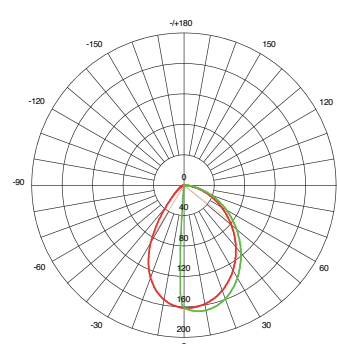

Height	Eavg, Emax	Angle: 62.53 deg	Diameter
1m	5.524, 15.60lx		121.44cm
2m	1.381, 3.901lx		242.88cm
3m	0.6137, 1.734lx		364.31cm
4m	0.3452, 0.9752lx		485.75cm
5m	0.2209, 0.6241lx		607.19cm

UNIT: cd
— V 0.0DEG PLAN, 116.4
— H 0.0DEG PLAN, 62.5

CE | CLI | 230V | 4000K | KIT | IP65 | 123lm | LED | DRIVER

16 3,1

99157/02 BIANCO

EAN: 8020588892783

99157/27 MARRONE

EAN: 8020588569807

LED 6 WATT | 452 LUMEN | 28 LED SMD 2835
RESA 60W | ENERGIA RISPARMIATA 86% | MODULO LED SOSTITUIBILE