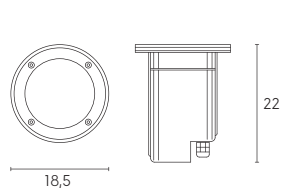

ALTEZZA MAX LAMPADA 65 MM

CE | CL I | 230V | IP65 | GU10 | max 11W

828/09 ACCIAIO
EAN: 8020588946004