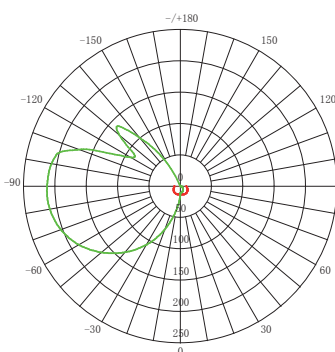

# ZETA | led

applique

grigio  
/16

LED 9 WATT | 630 LUMEN | 49 LED SMD 2835  
RESA 60W | ENERGIA RISPARMIATA 85%

Height	Diameter
1m	23.54, 70.031x
2m	5.886, 17.511x
3m	2.616, 7.7811x
4m	1.471, 4.3771x
5m	0.9417, 2.8011x