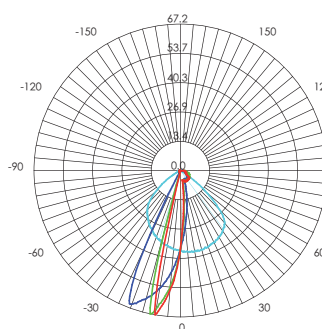

# SPINA | led

segnapasso

bianco  
/02

grigio  
/16

alluminio  
/72

LED 3 WATT | 300 LUMEN | LED COB 5X39 MM  
RESA 30W | ENERGIA RISPARMIATA 90% | MODULO LED SOSTITUIBILE

Height	Eavg Emax	Angle: 13.0 deg	Diameter
1.5m	15.99, 16.49lx		34.29cm
2.0m	8.99, 9.27lx		45.72cm
4.0m	2.25, 2.32lx		91.44cm
4.5m	1.76, 1.83lx		102.87cm
6.0m	1.00, 1.03lx		137.16cm