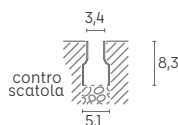

# HANGAR | led

segnapasso

acciaio  
/09

LED 2,5 WATT | 120 LUMEN | 1 LED SMD 3535  
RESA 25W | ENERGIA RISPARMIATA 83%

Height	Eavg, Emax	Diameter
1m	367.4, 562.1lx	34.78cm
2m	91.85, 140.5lx	69.57cm
3m	40.82, 62.46lx	104.35cm
4m	22.96, 35.13lx	139.14cm
5m	14.70, 22.48lx	173.93cm