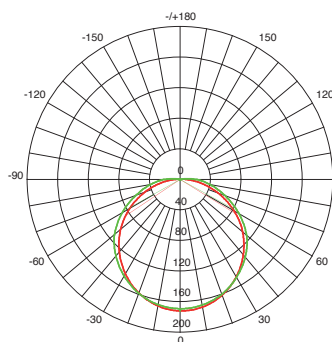

LED 9 WATT | 900 LUMEN | 28 LED SMD 2835
RESA 90W | ENERGIA RISPARMIATA 88% | MODULO LED SOSTITUIBILE

Height	Eavg, Emax	Angle: 114.49 deg	Diameter
1m	47.22, 172.0lx		310.87cm
2m	11.81, 42.99lx		621.74cm
3m	5.247, 19.11lx		932.61cm
4m	2.951, 10.75lx		1243.48cm
5m	1.889, 6.878lx		1554.35cm

CE | CL II | 230V | 4000K | KIT | IP65 | 900lm | LED | DRIVER

99103/02 BIANCO
EAN: 8020588200861

99103/16 GRIGIO
EAN: 8020588200298