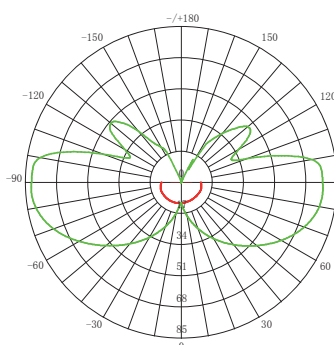

Height	Eavg, Emax	Angle: 90.00deg	Diameter
1m	14.83, 23.30lx		200.00cm
2m	3.706, 5.824lx		400.00cm
3m	1.647, 2.588lx		600.00cm
4m	0.9266, 1.456lx		800.00cm
5m	0.5930, 0.9318lx		1000.00cm

CE | CLI | 230V | 4000K | KIT | IP54 | 360lm | LED | DRIVER