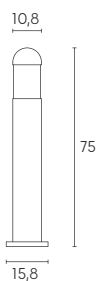

TORCH | E27

pali

grigio
/16

849/16 GRIGIO
EAN: 8020588240010

ALTEZZA MAX LAMPADA 150 MM

CE | CL1 | 230V | IP44 | E27 | max 60W

850/16 GRIGIO
EAN: 8020588240027

ALTEZZA MAX LAMPADA 150 MM

CE | CL1 | 230V | IP44 | E27 | max 60W

ABBINAMENTI

RING

GEAR

SIRO

CLUB

GEO ROUND