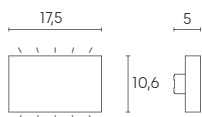

WAVE | led

applique

bianco
/02

grigio
/16

LED 7+7 WATT | 900 LUMEN | 12+12 LED SMD 2835
RESA 90W | ENERGIA RISPARMIATA 84% | MODULO LED SOSTITUIBILE

Height	Beam Diameter
1m	16.98, 53.321x
2m	4.246, 13.331x
3m	1.887, 5.9241x
4m	1.061, 3.3321x
5m	0.6794, 2.1331x

Beam Angle: 126.06deg Diameter

99134/02 BIANCO
EAN: 8020588035890

99134/16 GRIGIO
EAN: 8020588026874

CE | CLI | 230V | 4000K | KIT | IP54 | 900lm | LED | DRIVER

ABBINAMENTI

AURY

GEAR

GEO SQUARE

RING

CIRCLE