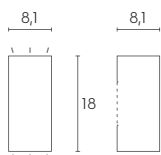

TOWER | led

decorative applique

bianco
/02

grigio
/16

LED 6+6 WATT | 700 LUMEN | 1+1 LED COB Ø 7,5 MM
RESA 60W | ENERGIA RISPARMIATA 82% | MODULO LED SOSTITUIBILE

99148/02 BIANCO
EAN: 8020588836923

99148/16 GRIGIO
EAN: 8020588886317

CE | CL I | 230V | 4000K | KIT | IP54 | 700lm | LED | DRIVER

ABBINAMENTI