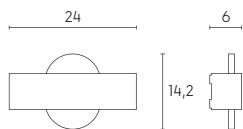

DEXTER | led

applique

bianco
/02

grigio
/16

LED 5+5 WATT | 500 LUMEN | 12+12 LED SMD 2835
RESA 50W | ENERGIA RISPARMIATA 80%

99139/02 BIANCO
EAN: 8020588200052

99139/16 GRIGIO
EAN: 8020588200069

CE | CLI | 230V | 4000K | KIT | IP54 | 500m | LED | DRIVER

ABBINAMENTI