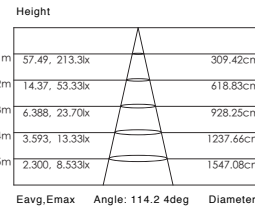

LED 13 WATT | 1420 LUMEN | 54 LED SMD 2835
RESA 130W | ENERGIA RISPARMIATA 88% | MODULO LED SOSTITUIBILE