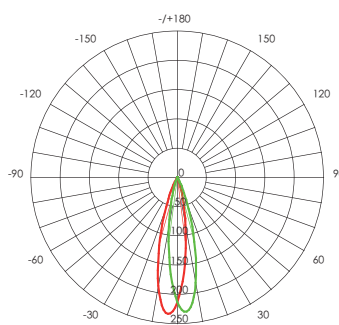

LED 1 WATT | 46 LUMEN | 1 LED SMD 3535
RESA 10W | ENERGIA RISPARMIATA 78%