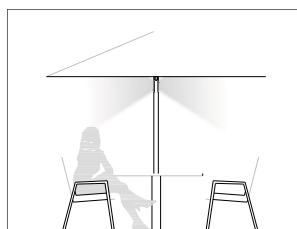

WORLD | led

applique

bianco
/02

grigio
/16

LED 12 WATT | 750 LUMEN | 28 LED SMD 2835
RESA 120W | ENERGIA RISPARMIATA 84%

Height	Eavg, Emax	Angle: 90.00deg	Diameter
1m	39.82, 60.93lx		200.00cm
2m	9.956, 15.23lx		400.00cm
3m	4.425, 6.770lx		600.00cm
4m	2.489, 3.808lx		800.00cm
5m	1.593, 2.437lx		1000.00cm

UNIT: cd
- V 0.0DEG PLAN, 180.0
- H 0.0DEG PLAN, 237.3

99180/02 BIANCO
EAN: 8020588563218

99180/16 GRIGIO
EAN: 8020588726583

CE | CLI | 230V | 4000K | KIT | IP54 | 750lm | LED | DRIVER

ABBINAMENTI