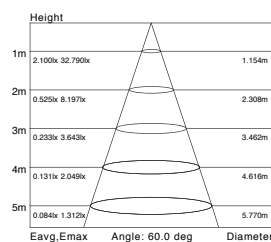

LED 4,5 WATT | 200 LUMEN | 9 LED SMD 2835
RESA 45W | ENERGIA RISPARMIATA 100%

Unit: cd
— C90.0_240.0 : 60.0
— C90.0_180.0 : 86.7
— C90.0_270.0 : 83.1

99170/16 GRIGIO
EAN: 8020588550010

CE | CL III | 3,7V | 4000K | KIT | IP44 | 200m | LED