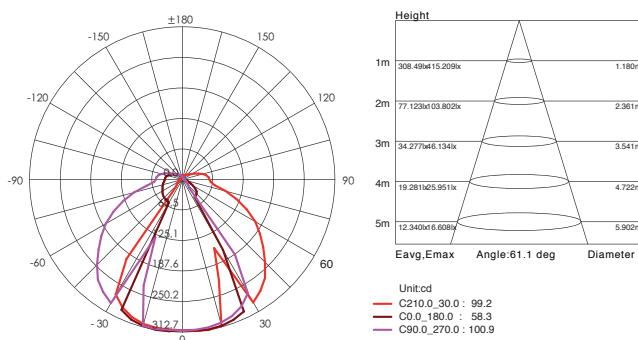

bianco
/02

LED 9 WATT | 600 LUMEN | 1 LED COB Ø 10,5 MM
RESA 90W | ENERGIA RISPARMIATA 85%