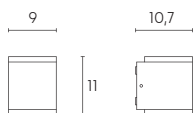

TANGO | led

applique

bianco
/02

grigio
/16

LED 7,2+7,2 WATT | 700 LUMEN | 36+36 LED SMD 2835
RESA 70W | ENERGIA RISPARMIATA 80% | MODULO LED SOSTITUIBILE

Height	Diameter
1m	26.66, 41.871x
2m	6.665, 10.471x
3m	2.962, 4.6521x
4m	1.666, 2.6171x
5m	1.066, 1.6751x

Eavg, Emax Angle: 90.00deg Diameter

99174/02 BIANCO
EAN: 8020588354786

99174/16 GRIGIO
EAN: 8020588632846

CE | CLI | 230V | 4000K | KIT | IP54 | 700lm | LED | DRIVER

ABBINAMENTI