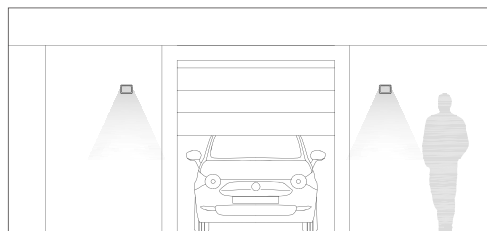

bianco
/02

nero
/06