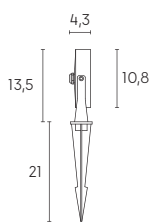

grigio
/16

99580/16 GRIGIO
EAN: 8020588564789

LED 9 WATT | 700 LUMEN | 12 LED SMD 2835
RESA 90W | ENERGIA RISPARMIATA 87%

CE | CLI | 230V | 4000K | KIT | IP65 | 700lm | LED | DRIVER

99581/16 GRIGIO
EAN: 8020588354793

LED 15 WATT | 1100 LUMEN | 18 LED SMD 2835
RESA 150W | ENERGIA RISPARMIATA 86%

CE | CLI | 230V | 4000K | KIT | IP65 | 1100lm | LED | DRIVER

ABBINAMENTI