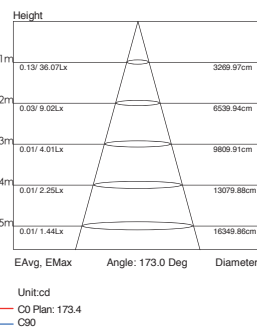

bianco
/02

grigio
/16

LED 4+4 WATT | 205 LUMEN | 8+8 LED SMD 2835
RESA 40W | ENERGIA RISPARMIATA 58% | MODULO LED SOSTITUIBILE