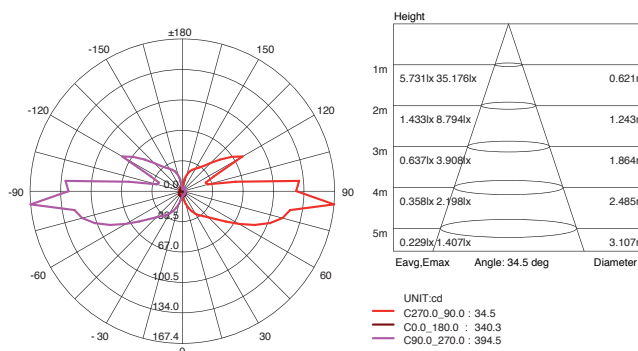

bianco
/02

alluminio
/72

LED 15 WATT | 1009 LUMEN | 14+14 LED SMD 2835
RESA 150W | ENERGIA RISPARMIATA 85%