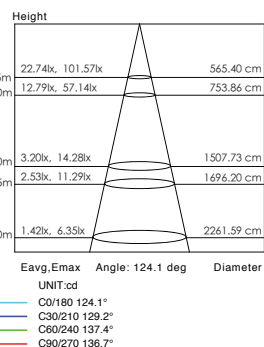

bianco
/02

LED 10 WATT | 800 LUMEN | 60 LED SMD 2835
RESA 100W | ENERGIA RISPARMIATA 87%