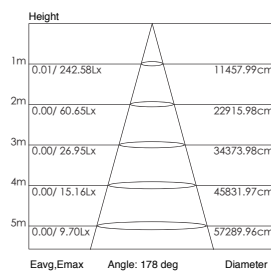

LED 5 WATT | 230 LUMEN | LED COB Ø 10,9 MM
RESA 50W | ENERGIA RISPARMIATA 78%