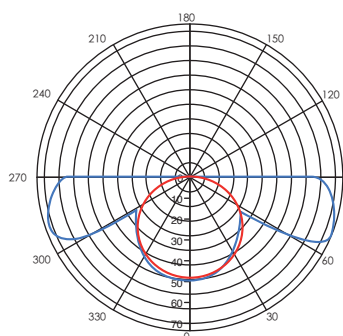

Height	Eavg, Emax	Angle: 100.22deg	Diameter
1m	6.467, 21.881lx		239.29cm
2m	1.617, 5.471lx		478.58cm
3m	0.7186, 2.432lx		717.87cm
4m	0.4042, 1.368lx		957.16cm
5m	0.2587, 0.8753lx		1196.45cm

CE | CLI | 230V | 4000K | KIT | IP65 | 320lm | LED | DRIVER

# SHELBY | led

decorative applique

bianco  
/02

grigio  
/16

LED 3+6 WATT | 325 LUMEN | 6 LED SMD 2835 - 1+1 LED COB Ø 10,9MM  
RESA 50W | ENERGIA RISPARMIATA 72%

Height	E Avg, E Max	Angle: 127.0 Deg	Diameter
1m	9.45, 73.59Lx		401.14cm
2m	2.36, 18.40Lx		802.28cm
3m	1.05, 8.18Lx		1203.41cm
4m	0.59, 4.60Lx		1604.55cm
5m	0.38, 2.94Lx		2005.69cm