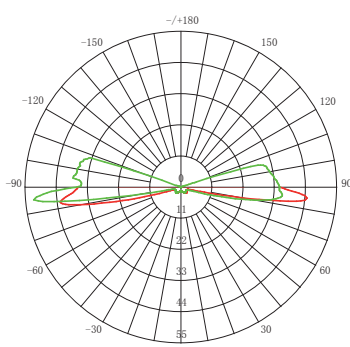

99111/16 GRIGIO
EAN: 8020588200724

LED 4 WATT | 400 LUMEN | 4 LED SMD 2525
RESA 40W | ENERGIA RISPARMIATA 87% | MODULO LED SOSTITUIBILE