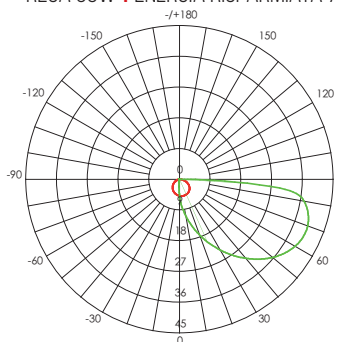

11 2,5

99156/02 BIANCO

EAN: 8020588789540

99156/27 MARRONE

EAN: 8020588600258

LED 3 WATT | 123 LUMEN | 15 LED SMD 2835
RESA 30W | ENERGIA RISPARMIATA 75% | MODULO LED SOSTITUIBILE