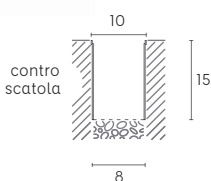

ROUTE | GU10 - E27

segnapasso

acciaio /09