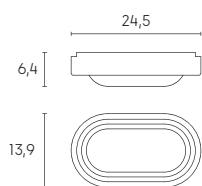

ORION | led

plafoniere

bianco
/02

grigio
/16

LED 9 WATT | 900 LUMEN | 28 LED SMD 2835
RESA 90W | ENERGIA RISPARMIATA 88% | MODULO LED SOSTITUIBILE

Height	Eavg, Emax	Angle: 114.49 deg	Diameter
1m	47.22, 172.0lx		310.87cm
2m	11.81, 42.99lx		621.74cm
3m	5.247, 19.11lx		932.61cm
4m	2.951, 10.75lx		1243.48cm
5m	1.889, 6.878lx		1554.35cm

CE | CL II | 230V | 4000K | KIT | IP65 | 900lm | LED | DRIVER

99103/02 BIANCO
EAN: 8020588200861

99103/16 GRIGIO
EAN: 8020588200298

LED 18 WATT | 1800 LUMEN | 24 LED SMD 2835
RESA 180W | ENERGIA RISPARMIATA 88% | MODULO LED SOSTITUIBILE

Height	Eavg, Emax	Angle: 113.79 deg	Diameter
1m	105.8, 371.2lx		306.74cm
2m	26.45, 92.81lx		613.47cm
3m	11.76, 41.25lx		920.21cm
4m	6.613, 23.20lx		1226.94cm
5m	4.233, 14.85lx		1533.68cm

UNIT:cd
-V 0.0DEG PLAN,113.8
-H 0.0DEG PLAN,117.1

CE | CL II | 230V | 4000K | KIT | IP65 | 1800lm | LED | DRIVER

99104/02 BIANCO
EAN: 8020588200243

99104/16 GRIGIO
EAN: 8020588198526

ABBINAMENTI