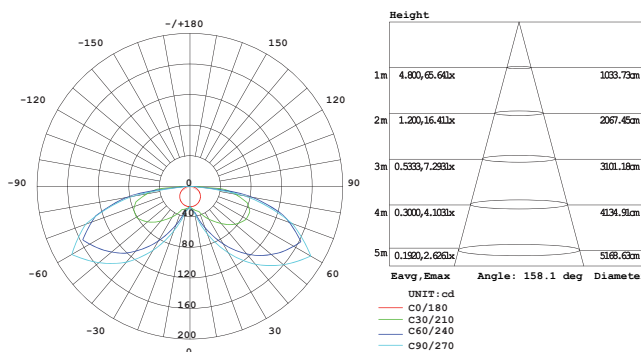

LED 12 WATT | 820 LUMEN | 140 LED SMD 2835
RESA 120W | ENERGIA RISPARMIATA 84% | MODULO LED SOSTITUIBILE NELLA
TEMPERATURA DI COLORE 3000K E 4000K | EASY CHANGE