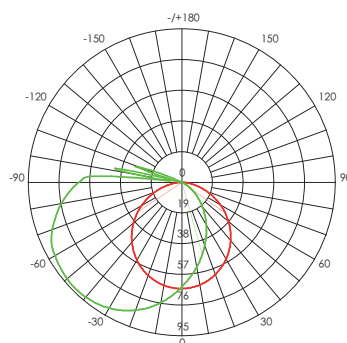

Height	Eavg, Emax	Angle: 110.51 deg	Diameter
1m	21.19, 72.58lx		288.36cm
2m	5.297, 18.15lx		576.72cm
3m	2.354, 8.064lx		865.08cm
4m	1.324, 4.536lx		1153.44cm
5m	0.8475, 2.903lx		1441.80cm

UNIT: cd
- V 0.0DEG PLAN,111.1
- H 0.0DEG PLAN,110.5

CE | CL II | 230V | 4000K | KIT | IP65 | 300lm | LED | DRIVER

99225/02 BIANCO

EAN: 8020588221446

99225/16 GRIGIO

EAN: 8020588886324

ABBINAMENTI

NIKO

GEAR

TOWER

TORCH

FIAMMIFERO