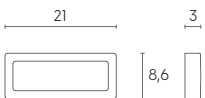

99120/72 ALLUMINIO
EAN: 8020588785962

CE | CL II | 230V | 4000K | KIT | IP65 | 280lm | LED | DRIVER