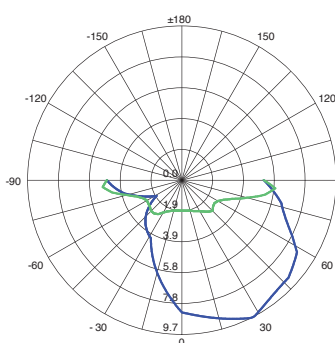

# TWIST | led

applique

bianco  
/02

marrone  
/27

LED 9 WATT | 459 LUMEN | 24 LED SMD 2835  
RESA 90W | ENERGIA RISPARMIATA 80%

Height	Beam Diameter		Beam Diameter
1m	1.802lx	1.926lx	3.243m
2m	0.450lx	0.481lx	6.485m
3m	0.200lx	0.214lx	9.728m
4m	0.113lx	0.120lx	12.970m
5m	0.072lx	0.077lx	16.213m