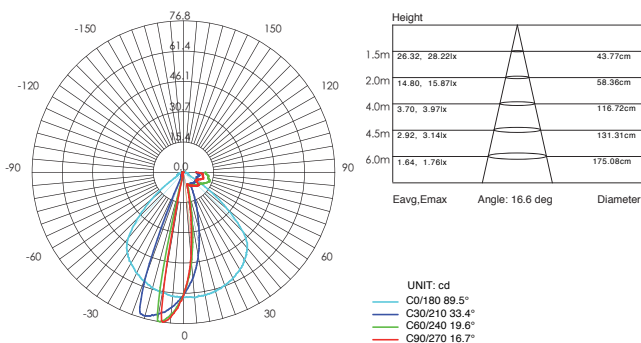

LED 3 WATT | 300 LUMEN | LED COB 5X39 MM
RESA 30W | ENERGIA RISPARMIATA 90% | MODULO LED SOSTITUIBILE