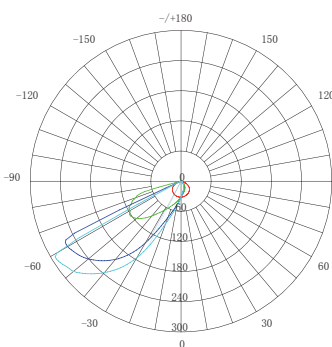

# MASK | led

segnapasso

bianco  
/02

grigio  
/16

LED 13 WATT | 280 LUMEN | 12 LED SMD 3030  
RESA 130W | ENERGIA RISPARMIATA 54%

Height	Eavg, Emax	Angle: 34.99 deg	Diameter
1m	32.88, 66.14lx		63.04cm
2m	8.219, 17.03lx		126.07cm
3m	3.653, 7.57lx		189.11cm
4m	2.055, 4.259lx		252.14cm
5m	1.315, 2.726lx		315.18cm