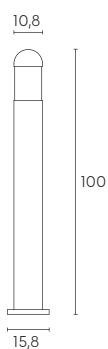

849/16 GRIGIO
EAN: 8020588240010

ALTEZZA MAX LAMPADA 150 MM

CE | CL1 | 230V | IP44 | E27 | max 60W