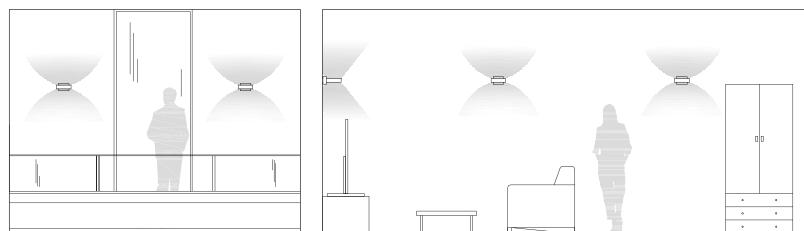

ABBINAMENTI