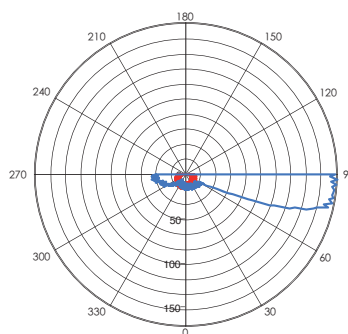

# PAPUA | led

decorative applique

bianco  
/02

grigio  
/16

LED 2+12 WATT | 260 LUMEN | 4 LED SMD 2835 + LED COB Ø 11.2 MM  
RESA 25W | ENERGIA RISPARMIATA 60%

Height	Diameter
1m	0.05/171.57Lx
2m	0.01/42.89Lx
3m	0.01/19.06Lx
4m	0.00/10.72Lx
5m	0.00/6.86Lx