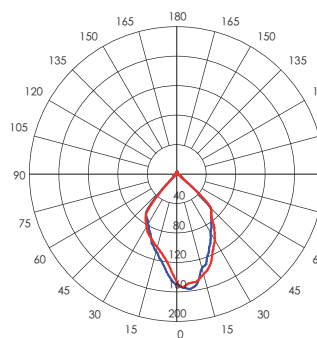

99116/09 ACCIAIO
EAN: 8020588365416

LED 3 WATT | 240 LUMEN | LED COB Ø 11 MM
RESA 30W | ENERGIA RISPARMIATA 88%