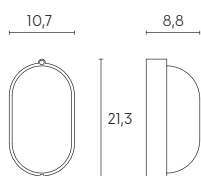

STAR | led

plafoniere

alluminio
/72

LED 10 WATT | 700 LUMEN | 14 LED SMD 2835
RESA 100W | ENERGIA RISPARMIATA 85% | MODULO LED SOSTITUIBILE NELLA TEMPERATURA
DI COLORE 3000K E 4000K | EASY CHANGE | DETTAGLIO MODULO LED PAG 581

99700/72 ALLUMINIO
EAN: 8020588236853

CE | CL I | 230V | 4000K | KIT | IP54 | 700lm | LED | DRIVER

ABBINAMENTI

TIBET

TRUMP

ROLL

TEXAS

FIAMMIFERO