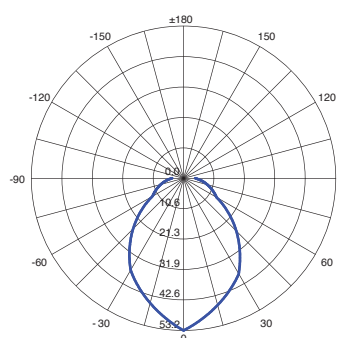

bianco
/02

grigio
/16

LED 6+6 WATT | 674 LUMEN | 12+12 LED SMD 2835
RESA 60W | ENERGIA RISPARMIATA 82%