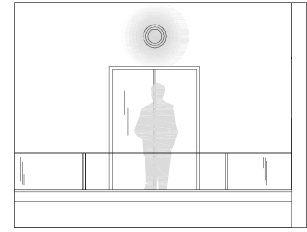

LOFT | led

plafoniere

bianco
/02

grigio
/16

LED 13 WATT | 1420 LUMEN | 54 LED SMD 2835
RESA 130W | ENERGIA RISPARMIATA 88% | MODULO LED SOSTITUIBILE

99101/02 BIANCO
EAN: 8020588200199

99101/16 GRIGIO
EAN: 8020588200182

CE | CL II | 230V | 4000K | KIT | IP65 | 1420lm | LED | DRIVER

LED 18 WATT | 1800 LUMEN | 82 LED SMD 2835
RESA 180W | ENERGIA RISPARMIATA 88% | MODULO LED SOSTITUIBILE

UNIT:cd
- V 0.0DEG PLAN,114.5
- H 0.0DEG PLAN,113.8

99102/02 BIANCO
EAN: 8020588200274

99102/16 GRIGIO
EAN: 8020588200205

CE | CL II | 230V | 4000K | KIT | IP65 | 1800lm | LED | DRIVER

ABBINAMENTI