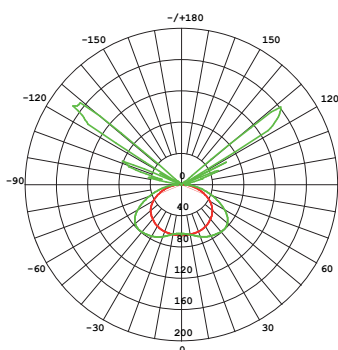

# PAVILLON | led

decorative applique

bianco  
/02

grigio  
/16

LED 12 WATT | 1000 LUMEN | 1 LED COB Ø 15,8 MM  
RESA 120W | ENERGIA RISPARMIATA 88% | MODULO LED SOSTITUIBILE

Height	Eavg, Emax	Angle: 134.38deg	Diameter
1m	13.05, 64.90lx		475.54cm
2m	3.263, 16.22lx		951.08cm
3m	1.450, 7.21lx		1426.62cm
4m	0.8150, 4.05lx		1902.16cm
5m	0.5221, 2.59lx		2377.69cm