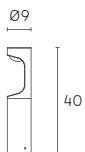

99184/16 GRIGIO
EAN: 8020588814754

LED 9 WATT | 500 LUMEN | 9 LED SMD 2835
RESA 90W | ENERGIA RISPARMIATA 82% | MODULO LED SOSTITUIBILE

CE | CL1 | 230V | 4000K | KIT | IP54 | 500lm | LED | DRIVER