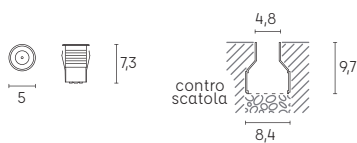

ARTICOLI A BASSA TENSIONE. NECESSITANO DI ALIMENTATORE.
DETTAGLIO ALIMENTATORI LINEA HANGAR PAG. 581