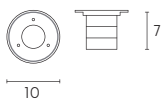

99116/09 ACCIAIO
EAN: 8020588365416