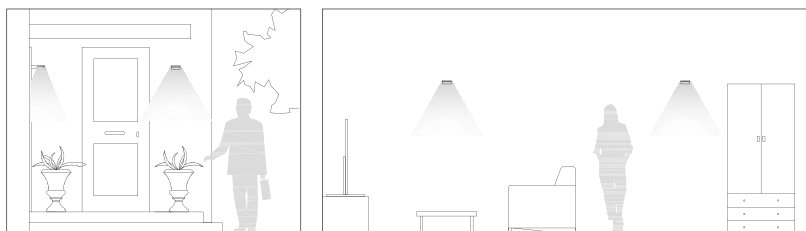

ABBINAMENTI