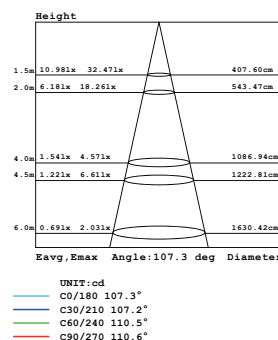

bianco
/02

grigio
/16

marrone
/27

LED 10 WATT | 700 LUMEN | 14 LED SMD 2835
RESA 100W | ENERGIA RISPARMIATA 85% | MODULO LED SOSTITUIBILE NELLA TEMPERATURA
DI COLORE 3000K E 4000K | EASY CHANGE | DETTAGLIO MODULO LED PAG 581