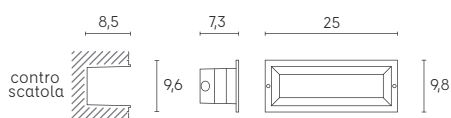

# MASK | led

segnapasso

bianco  
/02

grigio  
/16

LED 13 WATT | 560 LUMEN | 12 LED SMD 3030  
RESA 130W | ENERGIA RISPARMIATA 76%

Height	Eavg, Emax	Angle: 101.34 deg	Diameter
1 m	81,48, 227,83lx		244,11cm
2 m	20,37, 56,95lx		488,21cm
3 m	9,653, 25,31lx		732,32cm
4 m	5,692, 14,24lx		976,43cm
5 m	3,259, 9,112lx		1220,54cm