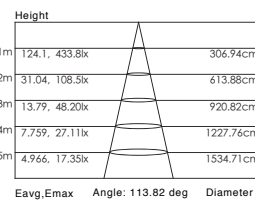

LED 18 WATT | 1800 LUMEN | 82 LED SMD 2835
RESA 180W | ENERGIA RISPARMIATA 88% | MODULO LED SOSTITUIBILE