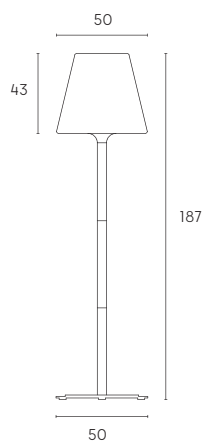

LOUNGE | E27

piantane

379/72 ALLUMINIO
EAN: 8020588214424

alluminio
/72

ALTEZZA MAX LAMPADA 250 MM
BASE IN METALLO VERNICIATO 15 KG | CAVO 10 MT H07RN-F 3G1

CE | CL1 | 230V | IP65 | E27 | max 100W