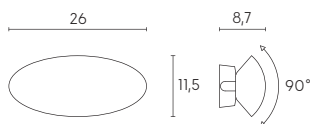

# TWIST | led

applique

bianco  
/02

marrone  
/27

LED 9 WATT | 459 LUMEN | 24 LED SMD 2835  
RESA 90W | ENERGIA RISPARMIATA 80%

Height	Beam Diameter		Beam Diameter
1m	1.802lx	1.926lx	3.243m
2m	0.450lx	0.481lx	6.485m
3m	0.200lx	0.214lx	9.728m
4m	0.113lx	0.120lx	12.970m
5m	0.072lx	0.077lx	16.213m