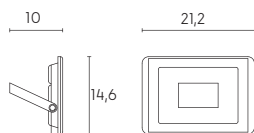

DALLAS | led

faretti

bianco
/02

nero
/06

LED 30 WATT | 2400 LUMEN | 36 LED SMD 2835
RESA 300W | ENERGIA RISPARMIATA 87%

Height	Eavg, Emax	Angle: 105.03 deg	Diameter
1m	353.8, 1007lx		260.79cm
2m	88.46, 251.8lx		521.58cm
3m	39.32, 111.9lx		782.37cm
4m	22.11, 62.94lx		1043.16cm
5m	14.15, 40.28lx		1303.95cm

CE | CLI | 230V | 4000K | KIT | IP65 | 2400lm | LED | DRIVER

LED 50 WATT | 4000 LUMEN | 56 LED SMD 2835
RESA 500W | ENERGIA RISPARMIATA 87%

Height	Eavg, Emax	Angle: 113.77 deg	Diameter
1m	407.4, 1402lx		306.82cm
2m	101.8, 350.4lx		613.24cm
3m	45.26, 155.8lx		919.86cm
4m	25.46, 87.61lx		1226.48cm
5m	18.29, 56.07lx		1533.10cm

CE | CLI | 230V | 4000K | KIT | IP65 | 4000lm | LED | DRIVER

ABBINAMENTI