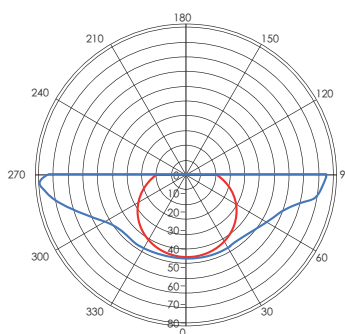

bianco
/02

grigio
/16

marrone
/27

LED 12 WATT | 630 LUMEN | 24 LED SMD 2835
RESA 120W | ENERGIA RISPARMIATA 80% | MODULO LED SOSTITUIBILE

99582/02 BIANCO
EAN: 8020588547898

99582/16 GRIGIO
EAN: 8020588963216

99582/27 MARRONE
EAN: 8020588331442

CE | CL I | 230V | 4000K | KIT | IP65 | 630lm | LED | DRIVER