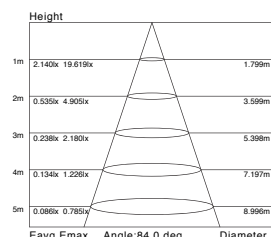

LED 9 WATT | 480 LUMEN | LED COB Ø 10,5 MM
RESA 90W | ENERGIA RISPARMIATA 81%