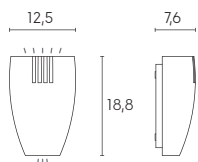

bianco
/02

grigio
/16