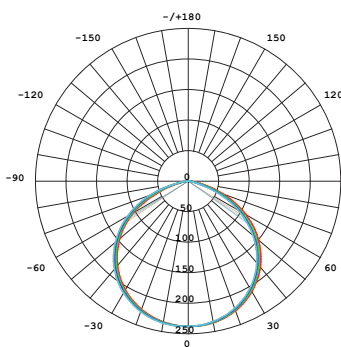

# SURF | led

applique

bianco  
/02

grigio  
/16

LED 8 WATT | 600 LUMEN | 36 LED SMD 2835  
RESA 80W | ENERGIA RISPARMIATA 86%

Height	Beam Diameter
1m	69.72, 238.31x
2m	17.43, 59.571x
3m	7.747, 26.471x
4m	4.357, 14.891x
5m	2.789, 9.5301x