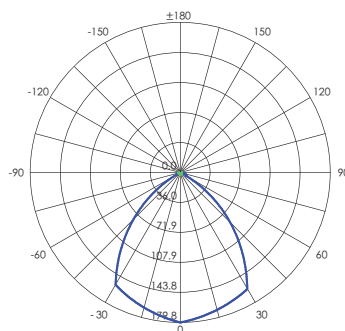

bianco
/02

grigio
/16

LED 6+6 WATT | 700 LUMEN | 1+1 LED COB Ø 7,5 MM
RESA 60W | ENERGIA RISPARMIATA 82% | MODULO LED SOSTITUIBILE