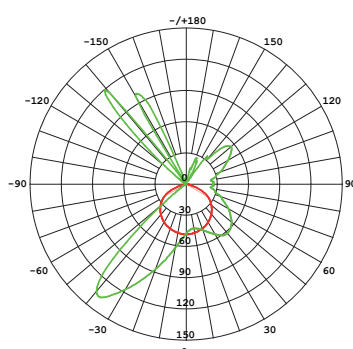

Height	Eavg, Emax	Angle: 120.81deg	Diameter
1m	17.83, 76.18lx		352.13cm
2m	4.458, 19.05lx		704.25cm
3m	1.981, 8.465lx		1056.38cm
4m	1.115, 4.762lx		1408.51cm
5m	0.7133, 3.047lx		1760.63cm

CE | CLI | 230V | 4000K | KIT | IP65 | 400lm | LED | DRIVER

ABBINAMENTI

RIVA

ORION

TREND

KEP

KUBE