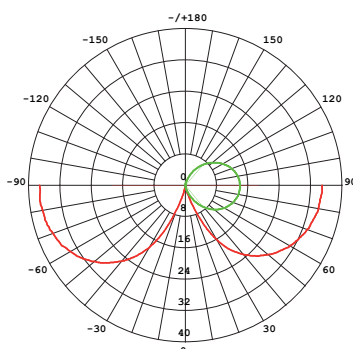

Height	Eavg, Emax	Angle: 100.22deg	Diameter
1m	6.467, 21.881lx		239.29cm
2m	1.617, 5.471lx		478.58cm
3m	0.7186, 2.432lx		717.87cm
4m	0.4042, 1.368lx		957.16cm
5m	0.2587, 0.8753lx		1196.45cm

CE | CLI | 230V | 4000K | KIT | IP65 | 320lm | LED | DRIVER