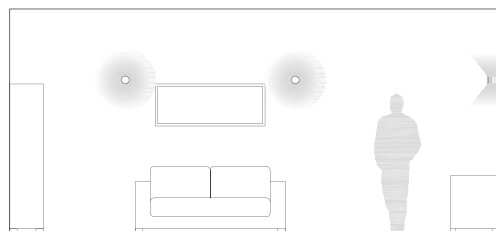

99164/16 GRIGIO
EAN: 8020588460210

99164/27 MARRONE
EAN: 8020588086533

CE | CLI | 230V | 4000K | KIT | IP65 | 1000lm | LED | DRIVER