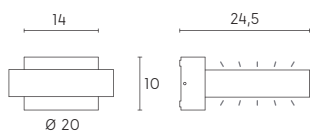

# PLAZA | led

decorative applique

bianco  
/02

LED 16 WATT | 1200 LUMEN | LED COB Ø 10,5 MM  
RESA 160W | ENERGIA RISPARMIATA 75% | MODULO LED SOSTITUIBILE

Height	Beam Diameter
1m	10.79, 41.391x
2m	2.698, 10.351x
3m	1.199, 4.5981x
4m	0.6745, 2.5871x
5m	0.4317, 1.6551x