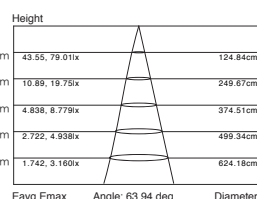

99155/02 BIANCO

EAN: 8020588193705

99155/27 MARRONE

EAN: 8020588459009

LED 6 WATT | 425 LUMEN | 28 LED SMD 2835

RESA 60W | ENERGIA RISPARMIATA 85% | MODULO LED SOSTITUIBILE