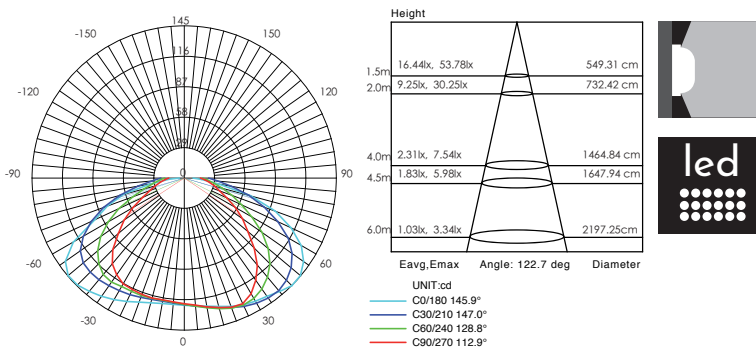

99700/72 ALLUMINIO
EAN: 8020588236853

CE | CL I | 230V | 4000K | KIT | IP54 | 700lm | LED | DRIVER