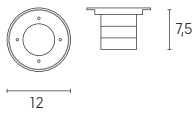

99117/09 ACCIAIO
EAN: 8020588369711