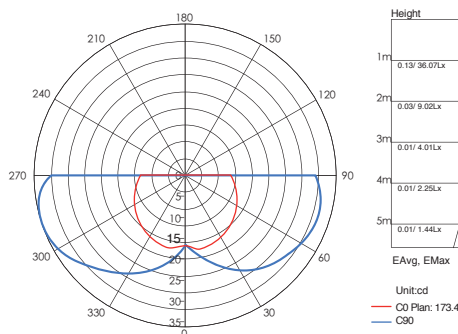

bianco
/02

grigio
/16

LED 4+4 WATT | 205 LUMEN | 8+8 LED SMD 2835
RESA 40W | ENERGIA RISPARMIATA 58% | MODULO LED SOSTITUIBILE

99585/02 BIANCO
EAN: 8020588558962

99585/16 GRIGIO
EAN: 8020588225574

CE | CLI | 230V | 4000K | KIT | IP65 | 205lm | LED | DRIVER