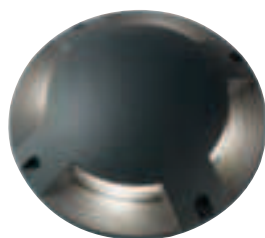

UPPER | led

segnapasso

grigio
/16

99109/16 GRIGIO
EAN: 8020588198489

LED 1 WATT | 100 LUMEN | 1 LED SMD 2525
RESA 10W | ENERGIA RISPARMIATA 87% | MODULO LED SOSTITUIBILE

Height	Eavg, Emax	Angle: 12.17 deg	Diameter
1m	0.6839, 0.9135lx		21.33cm
2m	0.1710, 0.2284lx		42.65cm
3m	0.0760, 0.1015lx		63.98cm
4m	0.0427, 0.0571lx		85.30cm
5m	0.0274, 0.0365lx		106.63cm

UNIT: cd
- V 0.0DEG PLAN, 12.2
- H 0.0DEG PLAN, 298.0

CE | CLI | 230V | 4000K | KIT | IP65 | 100lm | LED | DRIVER

99111/16 GRIGIO
EAN: 8020588200724

LED 4 WATT | 400 LUMEN | 4 LED SMD 2525
RESA 40W | ENERGIA RISPARMIATA 87% | MODULO LED SOSTITUIBILE

Height	Eavg, Emax	Angle: 90.00 deg	Diameter
1m	1.328, 1.616lx		200.00cm
2m	0.3319, 0.4040lx		400.00cm
3m	0.1475, 0.1796lx		600.00cm
4m	0.0830, 0.1010lx		800.00cm
5m	0.0531, 0.0646lx		1000.00cm

UNIT: cd
- V 0.0DEG PLAN, 180.0
- H 0.0DEG PLAN, 233.3

CE | CLI | 230V | 4000K | KIT | IP65 | 400lm | LED | DRIVER

ABBINAMENTI