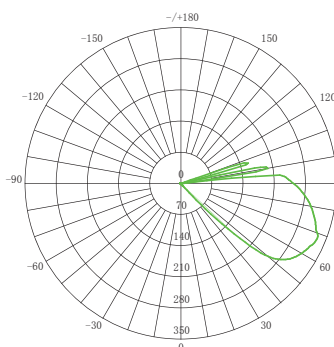

bianco
/02

grigio
/16

LED 9 WATT | 600 LUMEN | 8 LED SMD 3030
RESA 90W | ENERGIA RISPARMIATA 85% | MODULO LED SOSTITUIBILE

Height	Eavg, Emax	Angle: 55.52 deg	Diameter
1m	0.6646, 1.873lx		105.26cm
2m	0.1661, 0.4682lx		210.53cm
3m	0.0738, 0.2081lx		315.79cm
4m	0.0415, 0.1170lx		421.05cm
5m	0.0266, 0.0749lx		526.31cm

99178/02 BIANCO
EAN: 8020588851476

99178/16 GRIGIO
EAN: 8020588459610

CE | CLI | 230V | 4000K | KIT | IP65 | 600lm | LED | DRIVER