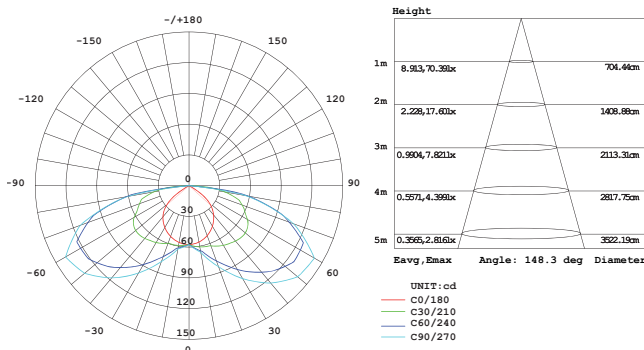

bianco
/02

marrone
/27

alluminio
/72

LED 12 WATT | 860 LUMEN | 140 LED SMD 2835
RESA 120W | ENERGIA RISPARMIATA 85% | MODULO LED SOSTITUIBILE NELLA
TEMPERATURA DI COLORE 3000K E 4000K | EASY CHANGE