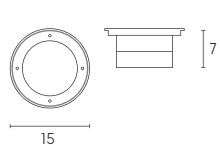

99118/09 ACCIAIO
EAN: 8020588784637