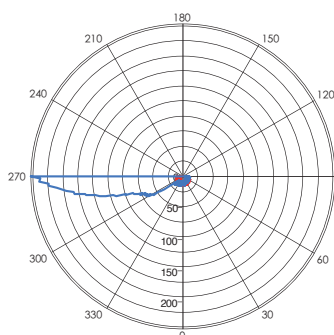

LED 5 WATT | 230 LUMEN | LED COB Ø 10,9 MM
RESA 50W | ENERGIA RISPARMIATA 78%