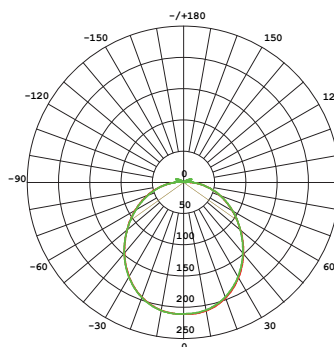

99821/02 BIANCO
EAN: 8020588237744

99821/16 GRIGIO
EAN: 8020588365546

LED 8 WATT | 480 LUMEN | 48 LED SMD 2835
RESA 80W | ENERGIA RISPARMIATA 83%