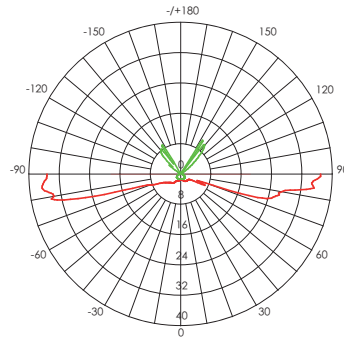

99110/16 GRIGIO

EAN: 8020588200281

LED 2 WATT | 200 LUMEN | 2 LED SMD 2525
RESA 20W | ENERGIA RISPARMIATA 87% | MODULO LED SOSTITUIBILE