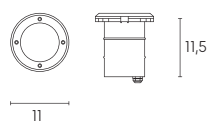

ROUTE | GU10 - E27

segnapasso

acciaio /09