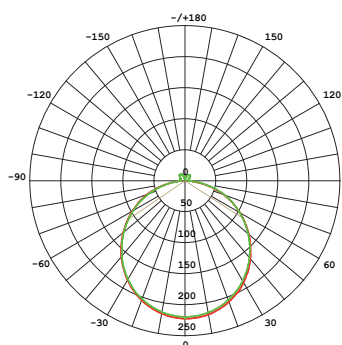

bianco
/02

LED 9 WATT | 650 LUMEN | 46 LED SMD 2835
RESA 90W | ENERGIA RISPARMIATA 86% | MODULO LED SOSTITUIBILE

Height	Diameter
1m	299.00cm
2m	598.01cm
3m	897.01cm
4m	1196.02cm
5m	1495.02cm

Eavg, Emax Angle: 112.44deg Diameter

99122/02 BIANCO
EAN: 8020588789632

CE | CL II | 230V | 4000K | KIT | IP65 | 650lm | LED | DRIVER