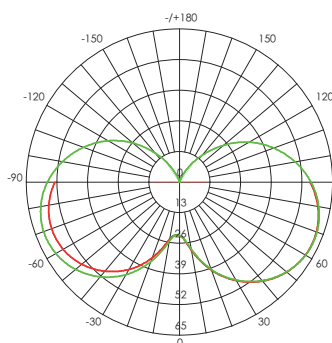

KEP | led

palo

grigio
/16

marrone
/27

LED 9 WATT | 1000 LUMEN | 21 LED SMD 2835
RESA 90W | ENERGIA RISPARMIATA 86% | MODULO LED SOSTITUIBILE

Height	Eavg, Emax	Angle: 90.00 deg	Diameter
1m	26.26, 33.25lx		200.00cm
2m	6.566, 8.313lx		400.00cm
3m	2.918, 3.695lx		600.00cm
4m	1.641, 2.078lx		800.00cm
5m	1.051, 1.330lx		1000.00cm

99165/16 GRIGIO
EAN: 8020588440458

99165/27 MARRONE
EAN: 8020588500855

CE | CLI | 230V | 4000K | KIT | IP65 | 1000lm | LED | DRIVER