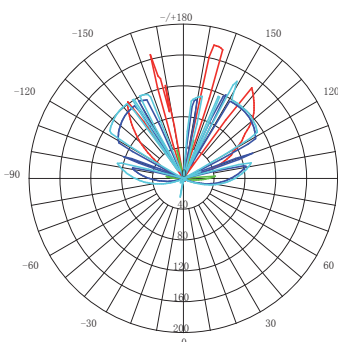

# WANDA | led

applique

bianco  
/02

grigio  
/16

LED 4+4 WATT | 600 LUMEN | 1+1 LED COB Ø 11 MM  
RESA 80W | ENERGIA RISPARMIATA 86%

Height	Beam Diameter	Beam Diameter
1m	0.5947, 40.321x	604.56cm
2m	0.1487, 10.081x	1209.11cm
3m	0.0661, 4.4801x	1813.67cm
4m	0.0372, 2.5201x	2418.22cm
5m	0.0238, 1.6131x	3022.78cm