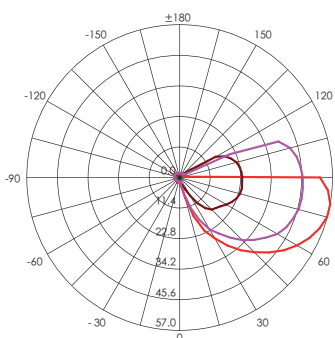

grigio
/16

LED 4,5 WATT | 200 LUMEN | 9 LED SMD 2835
RESA 45W | ENERGIA RISPARMIATA 100%

Unit: cd
— C90.0_240.0 : 60.0
— C90.0_180.0 : 86.7
— C90.0_270.0 : 83.1

99170/16 GRIGIO
EAN: 8020588550010

CE | CL III | 3,7V | 4000K | KIT | IP44 | 200m | LED