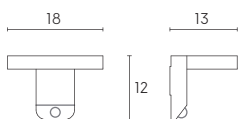

SOLARE | led

applique

grigio
/16

LED 4,5 WATT | 200 LUMEN | 9 LED SMD 2835
RESA 45W | ENERGIA RISPARMIATA 100%

99169/16 GRIGIO
EAN: 8020588111556

CE | CL III | 3,7V | 4000K | KIT | IP44 | 200m | LED

ABBINAMENTI