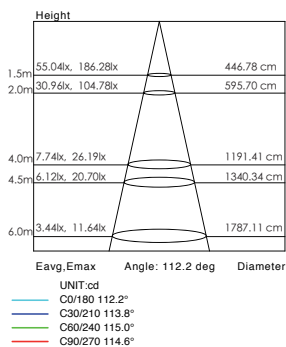

LED 18 WATT | 1400 LUMEN | 112 LED SMD 2835
RESA 180W | ENERGIA RISPARMIATA 85%