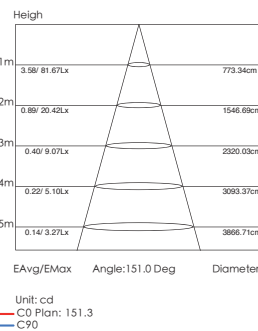

bianco
/02

grigio
/16

marrone
/27

LED 12 WATT | 630 LUMEN | 24 LED SMD 2835
RESA 120W | ENERGIA RISPARMIATA 80% | MODULO LED SOSTITUIBILE