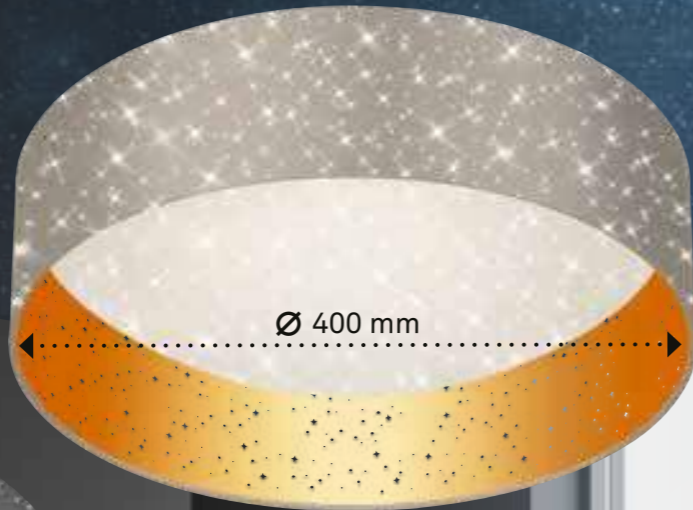

1 + 2 + 3

4 + 5 + 6

MAILA NEUTRAL WHITE

MAILA NEUTRAL WHITE

1 3882-011

4002707410669
taupe-gold/taupe-doré
inkl. 1x LED-Platine 18 W
1x 2200 lm, 4000 K
VE/PU/Cdt: 4

2 3882-014

4002707410683
grau-silber/grey-silver/gris-argenté
inkl. 1x LED-Platine 18 W
1x 2200 lm, 4000 K
VE/PU/Cdt: 4

3 3882-015

4002707410676
schwarz-gold/black-gold/noir-doré
inkl. 1x LED-Platine 18 W
1x 2200 lm, 4000 K
VE/PU/Cdt: 4

4 3482-011

4002707407577
taupe-gold/taupe-doré
inkl. 1x LED-Platine 12 W
1x 1200 lm, 4000 K
VE/PU/Cdt: 5

5 3482-014

4002707407584
grau-silber/grey-silver/gris-argenté
inkl. 1x LED-Platine 12 W
1x 1200 lm, 4000 K
VE/PU/Cdt: 5

6 3482-015

4002707407591
schwarz-gold/black-gold/noir-doré
inkl. 1x LED-Platine 12 W
1x 1200 lm, 4000 K
VE/PU/Cdt: 5