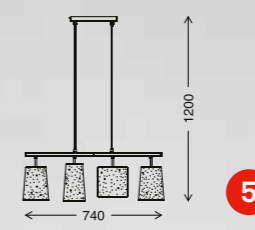

inkl. Kabelschalter
incl. cable switch
Câble interrupteur incl.