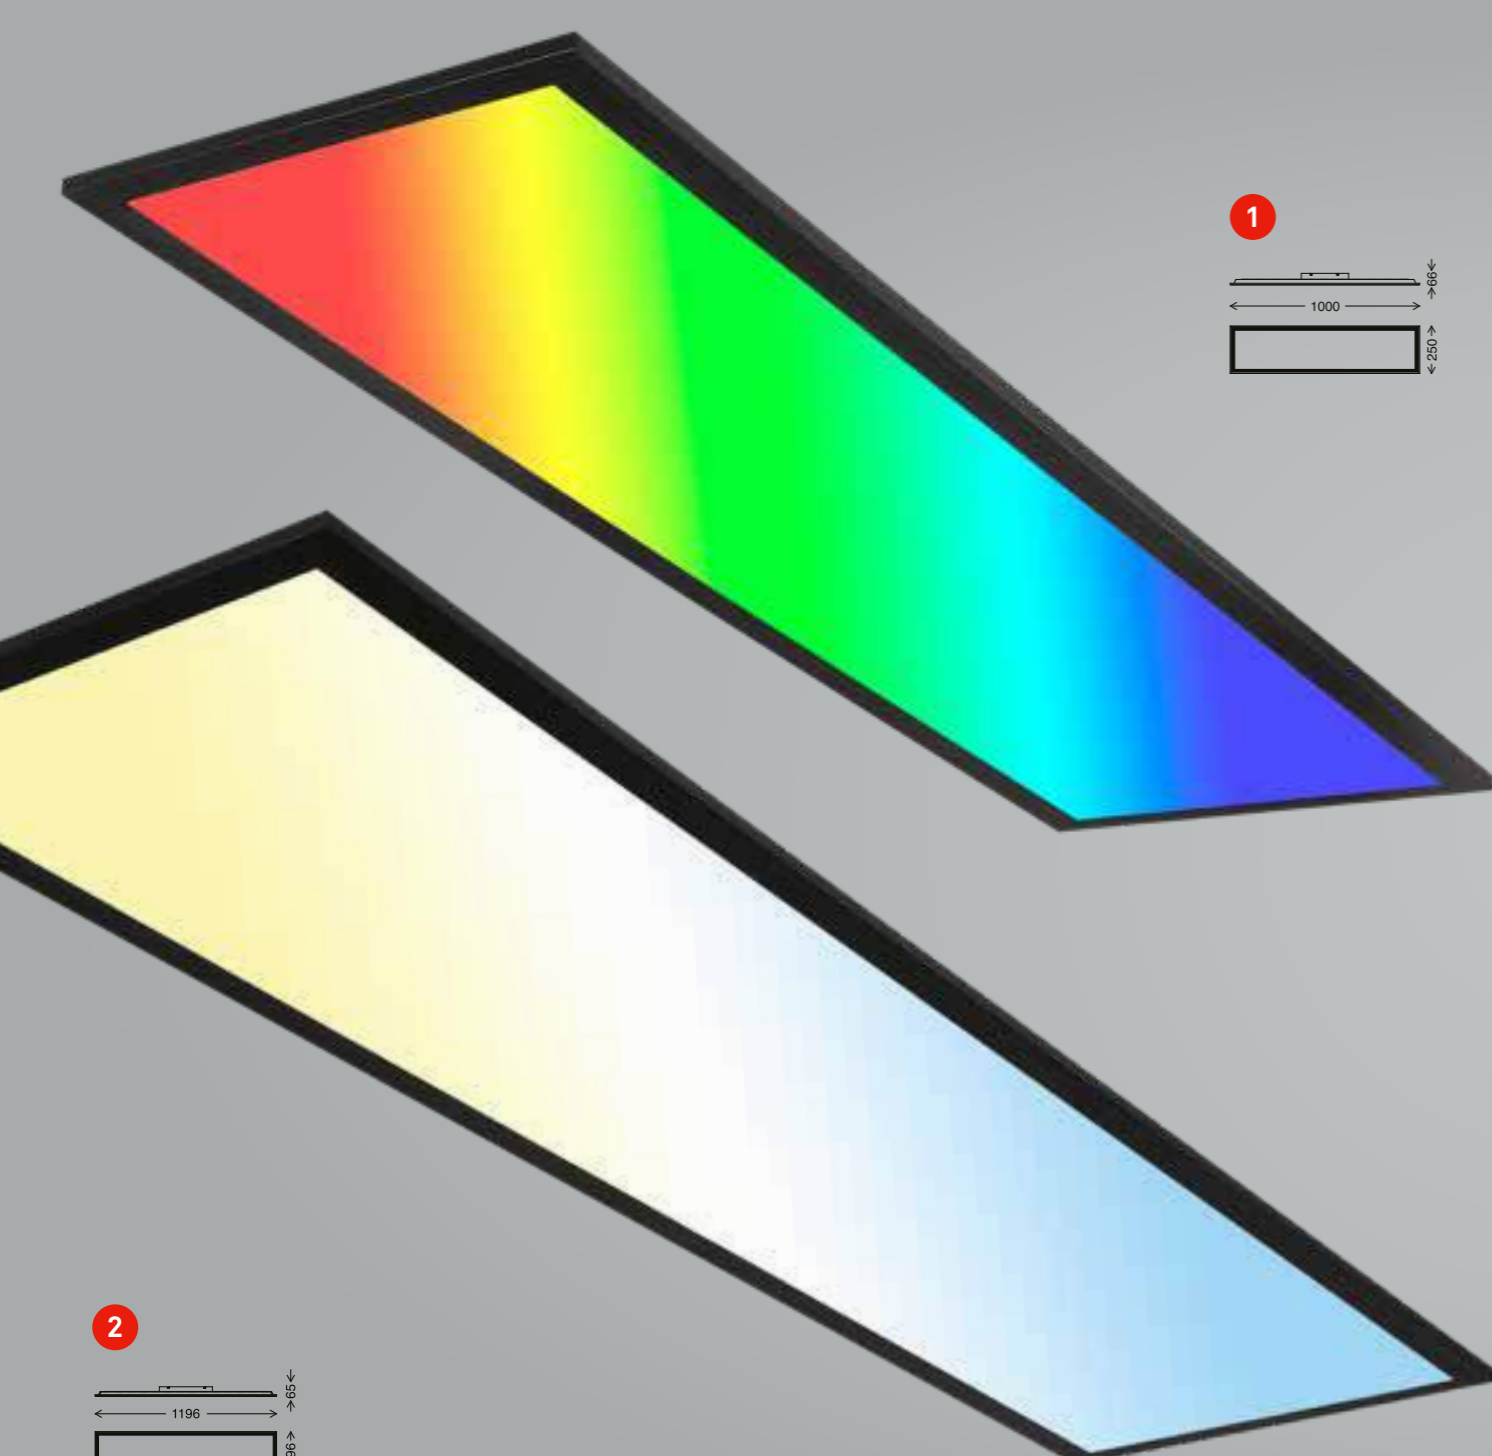

COLOUR
RGB + CCT

inkl. Fernbedienung
incl. remote control | Télécommande incl.

inkl. Fernbedienung
incl. remote control | Télécommande incl.

COLOUR
RGB + CCT

1 7054-015
4002707422013
schwarz/black/noir
inkl. 1x LED-Platine 24 W
1x 2400 lm, 3000-6500 K
VE/PU/Cdt: 2

2 7154-015
4002707422020
schwarz/black/noir
inkl. 1x LED-Platine 40 W
1x 4100 lm, 3000-6500 K
VE/PU/Cdt: 2

3 7151-015
4002707421993
schwarz/black/noir
inkl. 1x LED-Platine 18 W
1x 1800 lm, 3000-6500 K
VE/PU/Cdt: 4

4 7152-015
4002707422006
schwarz/black/noir
inkl. 1x LED-Platine 24 W
1x 2500 lm, 3000-6500 K
VE/PU/Cdt: 2