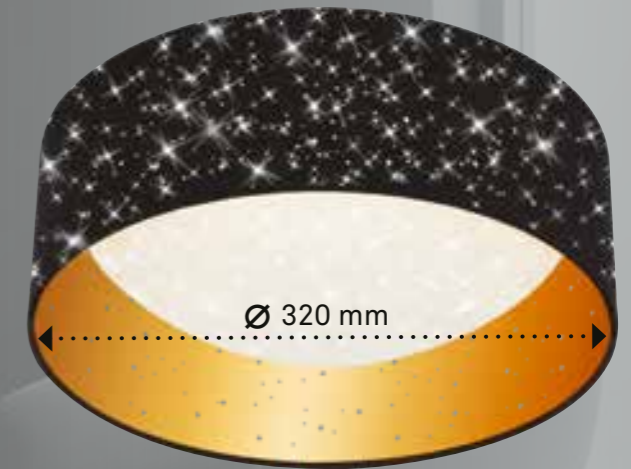

1 + 2 + 3

4 + 5 + 6

MAILA NEUTRAL WHITE

MAILA NEUTRAL WHITE

1 3882-011

4002707410669
taupe-gold/taupe-doré
inkl. 1x LED-Platine 18 W
1x 2200 lm, 4000 K
VE/PU/Cdt: 4

2 3882-014

4002707410683
grau-silber/grey-silver/gris-argenté
inkl. 1x LED-Platine 18 W
1x 2200 lm, 4000 K
VE/PU/Cdt: 4

3 3882-015

4002707410676
schwarz-gold/black-gold/noir-doré
inkl. 1x LED-Platine 18 W
1x 2200 lm, 4000 K
VE/PU/Cdt: 4

4 3482-011

4002707407577
taupe-gold/taupe-doré
inkl. 1x LED-Platine 12 W
1x 1200 lm, 4000 K
VE/PU/Cdt: 5

5 3482-014

4002707407584
grau-silber/grey-silver/gris-argenté
inkl. 1x LED-Platine 12 W
1x 1200 lm, 4000 K
VE/PU/Cdt: 5

6 3482-015

4002707407591
schwarz-gold/black-gold/noir-doré
inkl. 1x LED-Platine 12 W
1x 1200 lm, 4000 K
VE/PU/Cdt: 5