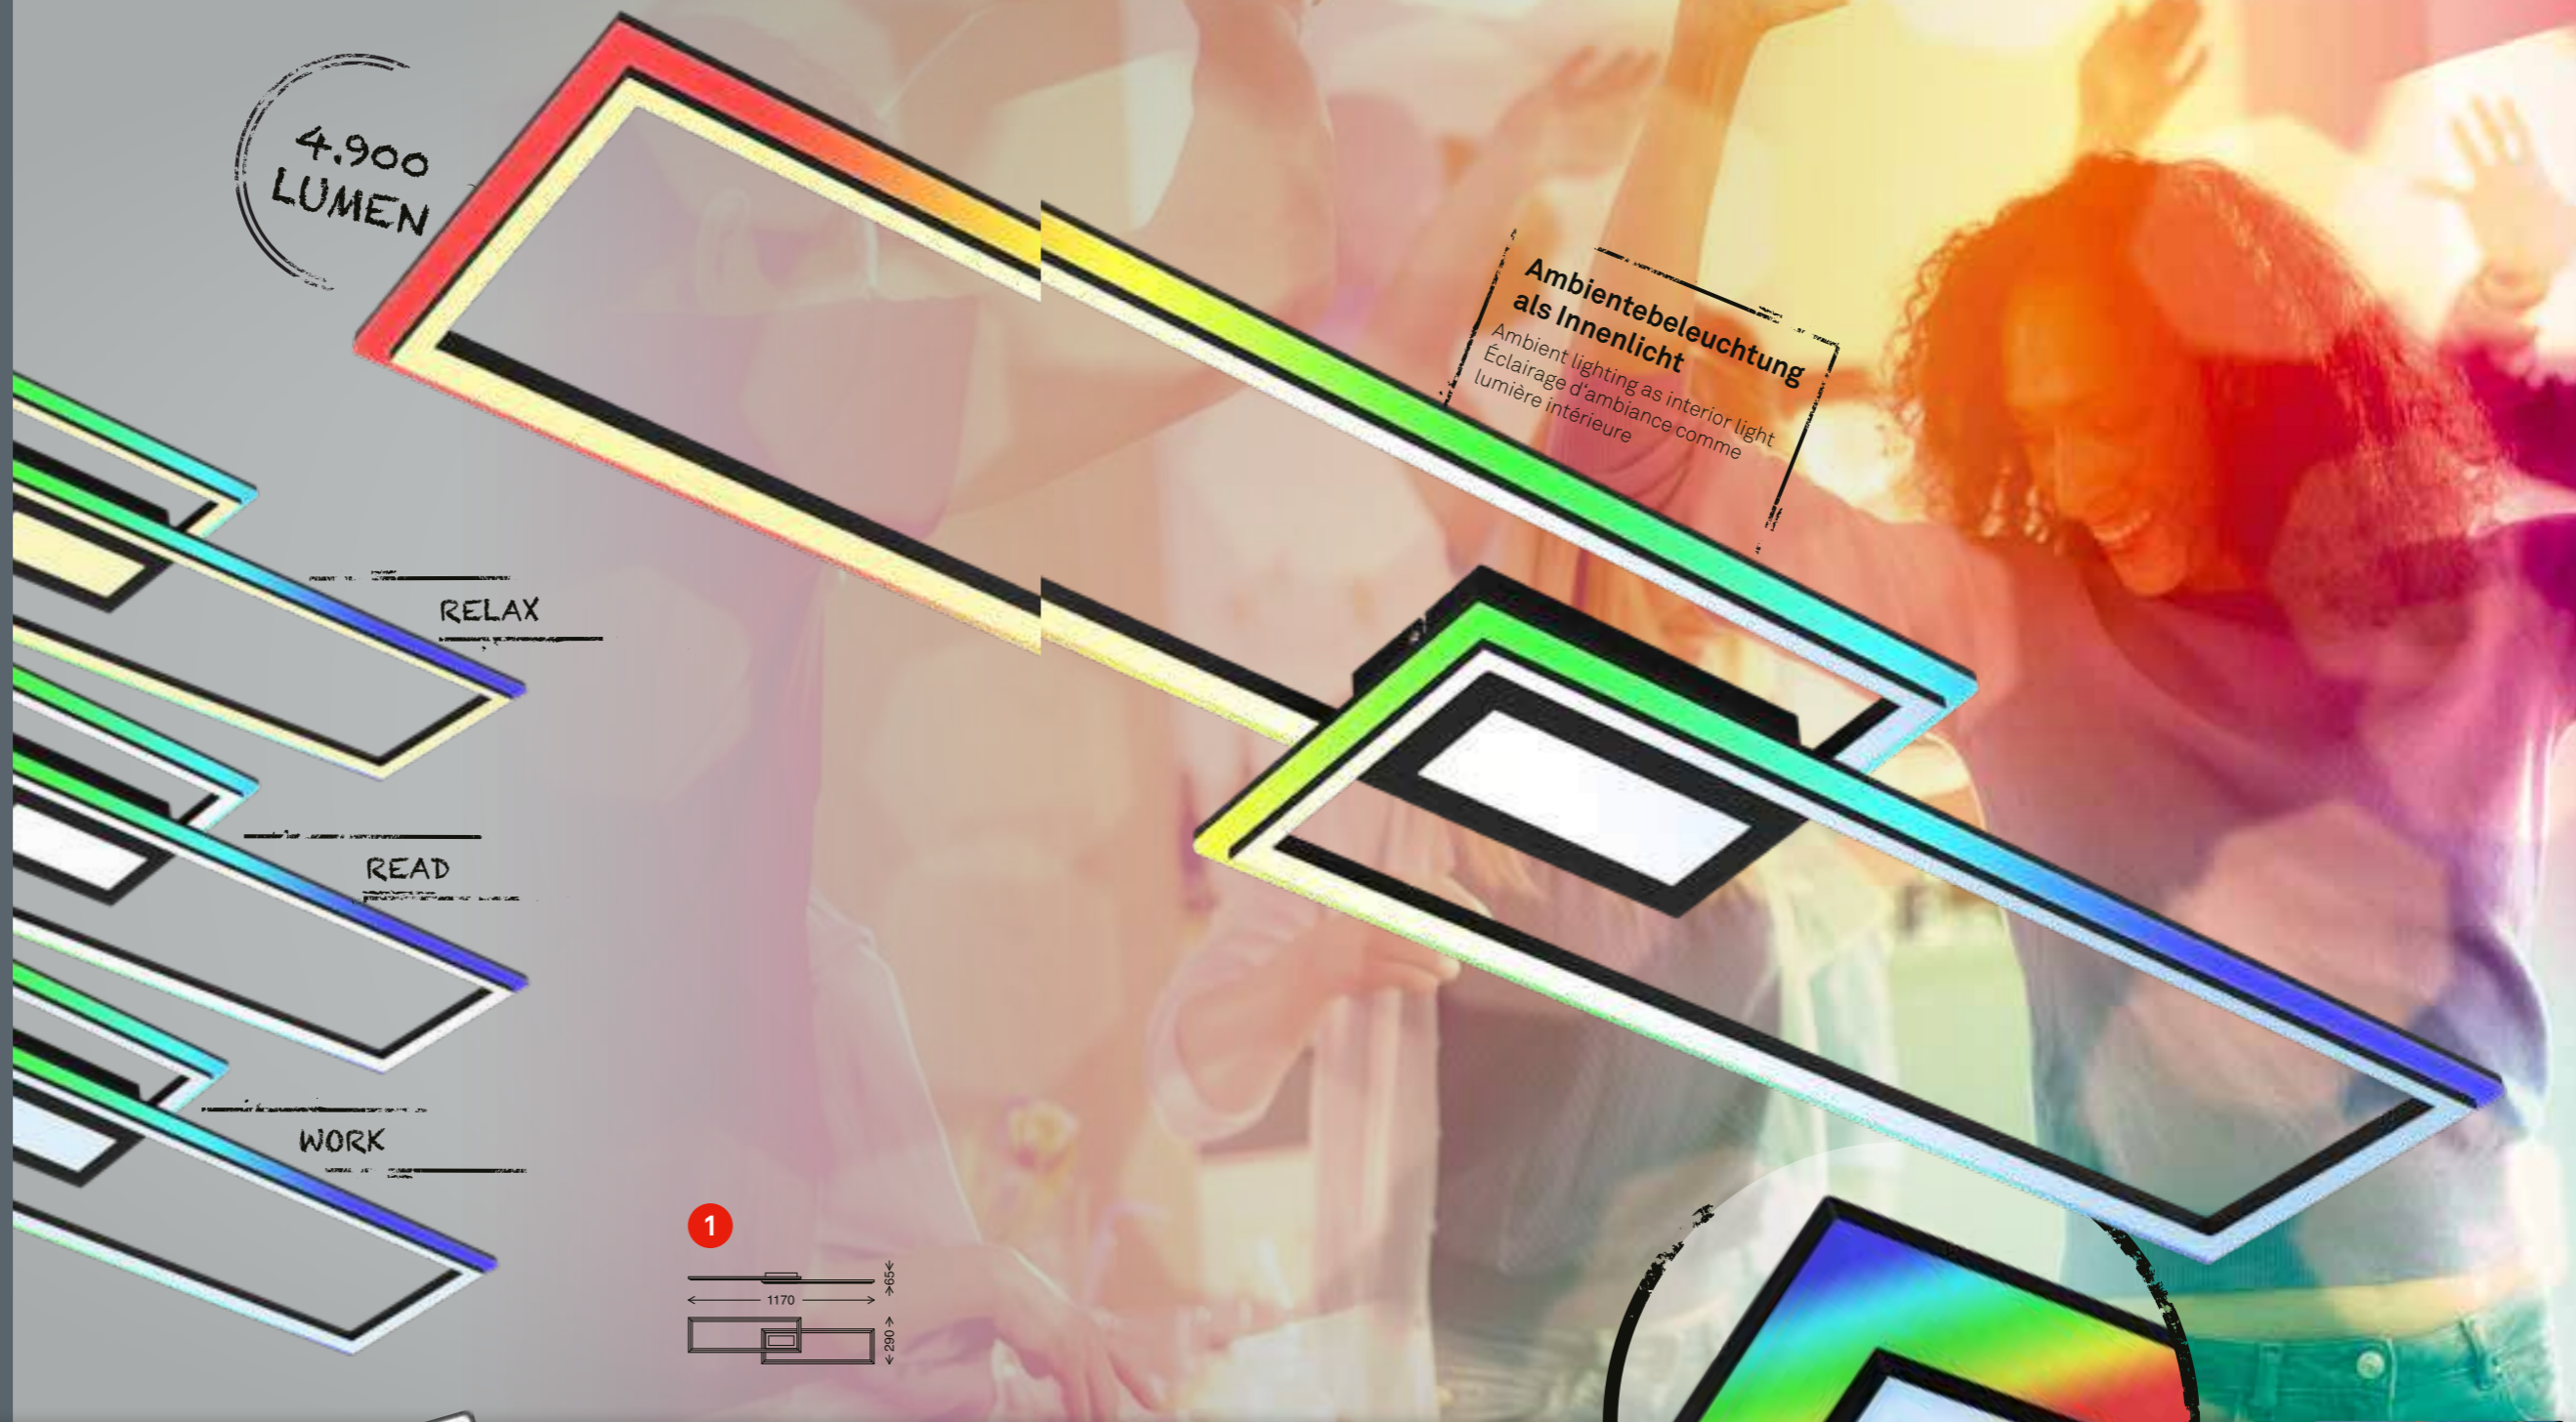

Jetzt mit 3D-Optik

3D OPTICS | ASPECT 3D

DE

- Zwei aufeinandergesetzte Lichtflächen: Die umlaufende Lichtfläche dient der farbenfrohen Ambientebeleuchtung (RGB), während die aufgesetzte Lichtfläche mit maximal hoher Lichtleistung für eine homogene Ausleuchtung des Raumes sorgt
- Hauptlicht mit Lichttemperatursteuerung
- Lichtflächen getrennt steuerbar

GB

- Two light surfaces on top of each other: The surrounding light surface is used for colourful ambient lighting (RGB), while the mounted light surface with maximum high light output ensures homogeneous illumination of the room.
- Main light with light temperature control
- Light areas can be controlled separately

FR

- Deux surfaces lumineuses placées l'une sur l'autre : la surface lumineuse périphérique délivre un éclairage d'ambiance coloré (RGB), tandis que la surface lumineuse en saillie d'une puissance lumineuse maximale élevée assure un éclairage homogène de la pièce.
- Lumière principale avec commande de la température de lumière
- Surfaces lumineuses contrôlables séparément

4.900 LUMEN

Ambientebeleuchtung als Innenlicht
Ambient lighting as interior light
Éclairage d'ambiance comme lumière intérieure

RELAX

READ

WORK

FRAME
RGB + CCT

inkl. Fernbedienung
incl. remote control | Télécommande incl.

1 3735-015

4002707425571
schwarz/black/noir
inkl. 1x LED-Platine 41 W
1x 4900 lm, 3000-6500 K
VE/PU/Cdt: 2