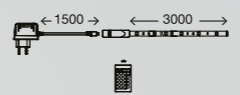

1650 LUMEN

5m¹

Selbstklebend & kürzbar
 Adhesive & can be shortened
 Auto-collant et sécable

3m²

LED for TV

2m³

LED for TV

USB