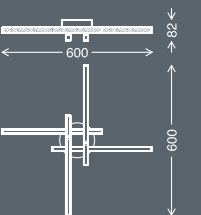

SPARKLING HOME

SPARKLING HOME

2

1

4

5

6

REY WARM WHITE

REY WARM WHITE

1 3517-025

4002707410102
schwarz/black/noir
inkl. LED-Platine 10,5 W
1400 lm, 3000 K
VE/PU/Cdt: 8

2 3518-035

4002707410126
schwarz/black/noir
inkl. LED-Platine 15 W
2200 lm, 3000 K
VE/PU/Cdt: 6

3 3519-045

4002707410140
schwarz/black/noir
inkl. LED-Platine 21 W
2900 lm, 3000 K
VE/PU/Cdt: 4

4 3517-028

4002707410096
chrom/chrome
inkl. 1x LED-Platine 10,5 W
1400 lm, 3000 K
VE/PU/Cdt: 8

5 3518-038

4002707410119
chrom/chrome
inkl. 1x LED-Platine 15 W
2200 lm, 3000 K
VE/PU/Cdt: 6

6 3519-048

4002707410133
chrom/chrome
inkl. 1x LED-Platine 21 W
2900 lm, 3000 K
VE/PU/Cdt: 4