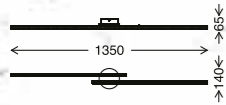

INDIRECT
LIGHT

SPARKLING
HOME

Drehbar
Rotatable | Rotatif

1