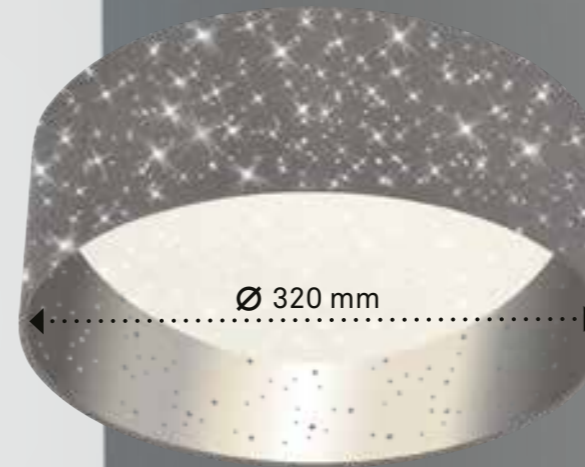

1 + 2 + 3

4 + 5 + 6

MAILA NEUTRAL WHITE

MAILA NEUTRAL WHITE

1 3882-011

4002707410669
taupe-gold/taupe-doré
inkl. 1x LED-Platine 18 W
1x 2200 lm, 4000 K
VE/PU/Cdt: 4

2 3882-014

4002707410683
grau-silber/grey-silver/gris-argenté
inkl. 1x LED-Platine 18 W
1x 2200 lm, 4000 K
VE/PU/Cdt: 4

3 3882-015

4002707410676
schwarz-gold/black-gold/noir-doré
inkl. 1x LED-Platine 18 W
1x 2200 lm, 4000 K
VE/PU/Cdt: 4

4 3482-011

4002707407577
taupe-gold/taupe-doré
inkl. 1x LED-Platine 12 W
1x 1200 lm, 4000 K
VE/PU/Cdt: 5

5 3482-014

4002707407584
grau-silber/grey-silver/gris-argenté
inkl. 1x LED-Platine 12 W
1x 1200 lm, 4000 K
VE/PU/Cdt: 5

6 3482-015

4002707407591
schwarz-gold/black-gold/noir-doré
inkl. 1x LED-Platine 12 W
1x 1200 lm, 4000 K
VE/PU/Cdt: 5