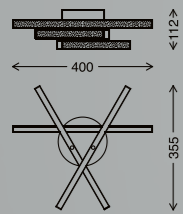

SPARKLING HOME

SPARKLING HOME

2