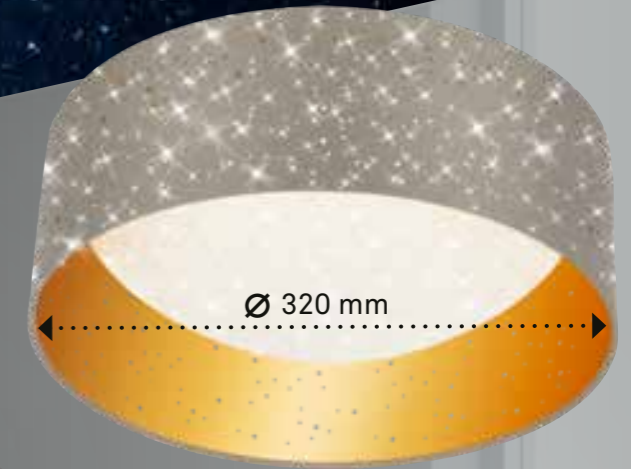

1 + 2 + 3

4 + 5 + 6

MAILA NEUTRAL WHITE

MAILA NEUTRAL WHITE

1 3882-011

4002707410669
taupe-gold/taupe-doré
inkl. 1x LED-Platine 18 W
1x 2200 lm, 4000 K
VE/PU/Cdt: 4

2 3882-014

4002707410683
grau-silber/grey-silver/gris-argenté
inkl. 1x LED-Platine 18 W
1x 2200 lm, 4000 K
VE/PU/Cdt: 4

3 3882-015

4002707410676
schwarz-gold/black-gold/noir-doré
inkl. 1x LED-Platine 18 W
1x 2200 lm, 4000 K
VE/PU/Cdt: 4

4 3482-011

4002707407577
taupe-gold/taupe-doré
inkl. 1x LED-Platine 12 W
1x 1200 lm, 4000 K
VE/PU/Cdt: 5

5 3482-014

4002707407584
grau-silber/grey-silver/gris-argenté
inkl. 1x LED-Platine 12 W
1x 1200 lm, 4000 K
VE/PU/Cdt: 5

6 3482-015

4002707407591
schwarz-gold/black-gold/noir-doré
inkl. 1x LED-Platine 12 W
1x 1200 lm, 4000 K
VE/PU/Cdt: 5