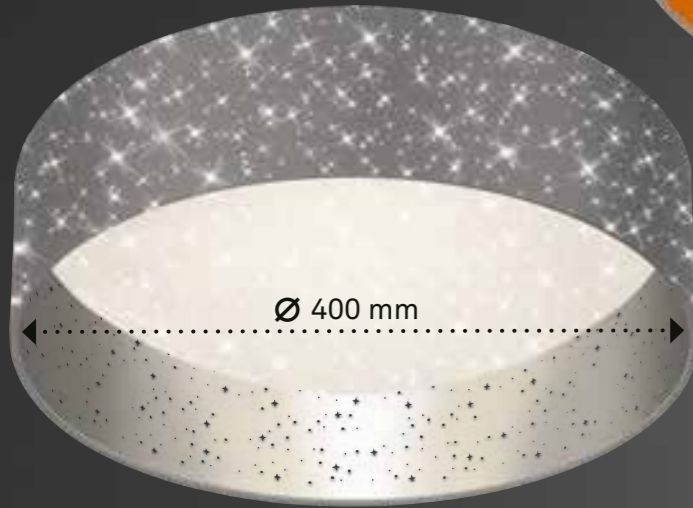

1 + 2 + 3

4 + 5 + 6

MAILA NEUTRAL WHITE

MAILA NEUTRAL WHITE

1 3882-011

4002707410669
taupe-gold/taupe-doré
inkl. 1x LED-Platine 18 W
1x 2200 lm, 4000 K
VE/PU/Cdt: 4

2 3882-014

4002707410683
grau-silber/grey-silver/gris-argenté
inkl. 1x LED-Platine 18 W
1x 2200 lm, 4000 K
VE/PU/Cdt: 4

3 3882-015

4002707410676
schwarz-gold/black-gold/noir-doré
inkl. 1x LED-Platine 18 W
1x 2200 lm, 4000 K
VE/PU/Cdt: 4

4 3482-011

4002707407577
taupe-gold/taupe-doré
inkl. 1x LED-Platine 12 W
1x 1200 lm, 4000 K
VE/PU/Cdt: 5

5 3482-014

4002707407584
grau-silber/grey-silver/gris-argenté
inkl. 1x LED-Platine 12 W
1x 1200 lm, 4000 K
VE/PU/Cdt: 5

6 3482-015

4002707407591
schwarz-gold/black-gold/noir-doré
inkl. 1x LED-Platine 12 W
1x 1200 lm, 4000 K
VE/PU/Cdt: 5