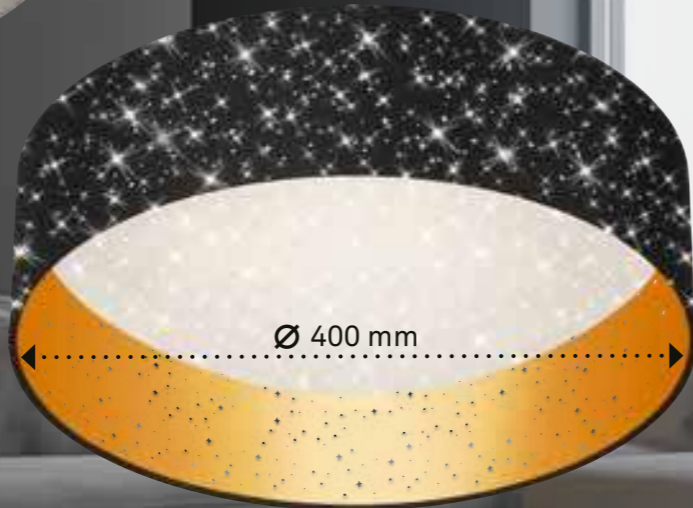

1 + 2 + 3

4 + 5 + 6

MAILA NEUTRAL WHITE

MAILA NEUTRAL WHITE

1 3882-011

4002707410669
taupe-gold/taupe-doré
inkl. 1x LED-Platine 18 W
1x 2200 lm, 4000 K
VE/PU/Cdt: 4

2 3882-014

4002707410683
grau-silber/grey-silver/gris-argenté
inkl. 1x LED-Platine 18 W
1x 2200 lm, 4000 K
VE/PU/Cdt: 4

3 3882-015

4002707410676
schwarz-gold/black-gold/noir-doré
inkl. 1x LED-Platine 18 W
1x 2200 lm, 4000 K
VE/PU/Cdt: 4

4 3482-011

4002707407577
taupe-gold/taupe-doré
inkl. 1x LED-Platine 12 W
1x 1200 lm, 4000 K
VE/PU/Cdt: 5

5 3482-014

4002707407584
grau-silber/grey-silver/gris-argenté
inkl. 1x LED-Platine 12 W
1x 1200 lm, 4000 K
VE/PU/Cdt: 5

6 3482-015

4002707407591
schwarz-gold/black-gold/noir-doré
inkl. 1x LED-Platine 12 W
1x 1200 lm, 4000 K
VE/PU/Cdt: 5