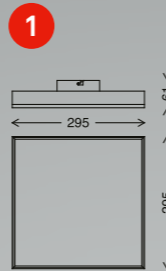

FRAMELESS
CCT

inkl. Fernbedienung
incl. remote control | Télécommande incl.

inkl. Fernbedienung
incl. remote control | Télécommande incl.

FRAMELESS
CCT

1 7381-016

4002707395652
weiß/white/blanc
inkl. 1x LED-Platine 15 W
1x 1600 lm, 3000-6500 K
VE/PU/Cdt: 5

2 7381-116

4002707395669
weiß/white/blanc
inkl. 1x LED-Platine 24 W
1x 2400 lm, 3000-6500 K
VE/PU/Cdt: 4

3 7381-216

4002707395676
weiß/white/blanc
inkl. 1x LED-Platine 38 W
1x 3800 lm, 3000-6500 K
VE/PU/Cdt: 4

4 7381-316

4002707395683
weiß/white/blanc
inkl. 1x LED-Platine 24 W
1x 2400 lm, 3000-6500 K
VE/PU/Cdt: 4

5 7381-416

4002707395690
weiß/white/blanc
inkl. 1x LED-Platine 38 W
1x 4200 lm, 3000-6500 K
VE/PU/Cdt: 4