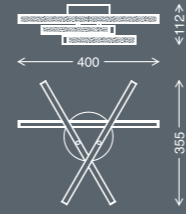

SPARKLING HOME

SPARKLING HOME

2

1

4

5

6

REY WARM WHITE

REY WARM WHITE

1 3517-025

4002707410102
schwarz/black/noir
inkl. LED-Platine 10,5 W
1400 lm, 3000 K
VE/PU/Cdt: 8

2 3518-035

4002707410126
schwarz/black/noir
inkl. LED-Platine 15 W
2200 lm, 3000 K
VE/PU/Cdt: 6

3 3519-045

4002707410140
schwarz/black/noir
inkl. LED-Platine 21 W
2900 lm, 3000 K
VE/PU/Cdt: 4

4 3517-028

4002707410096
chrom/chrome
inkl. 1x LED-Platine 10,5 W
1400 lm, 3000 K
VE/PU/Cdt: 8

5 3518-038

4002707410119
chrom/chrome
inkl. 1x LED-Platine 15 W
2200 lm, 3000 K
VE/PU/Cdt: 6

6 3519-048

4002707410133
chrom/chrome
inkl. 1x LED-Platine 21 W
2900 lm, 3000 K
VE/PU/Cdt: 4