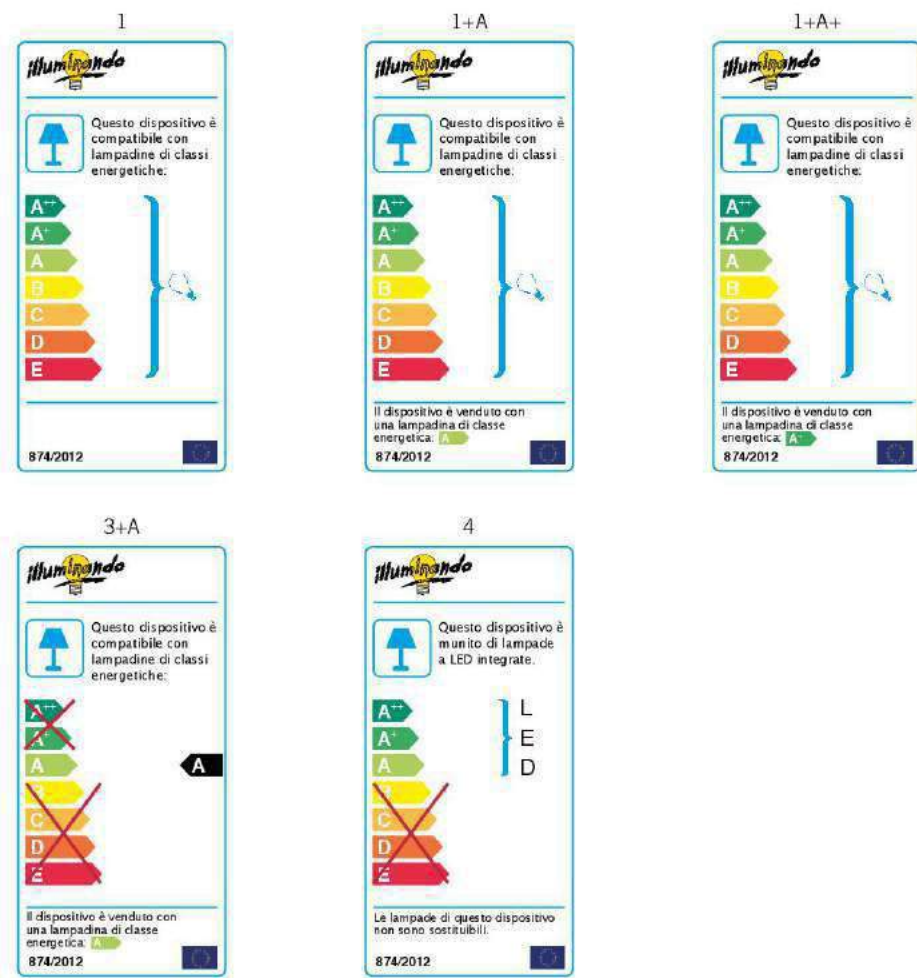

ENERGY LABEL – ETICETTATURA ENERGETICA

In ottemperanza al Regolamento Delegato (UE) N. 874/2012 della Commissione del 12 luglio 2012, che integra la direttiva 2010/30/UE del Parlamento e del Consiglio europeo per quanto riguarda l'etichettatura indicante il consumo d'energia delle lampade elettriche e delle apparecchiature d'illuminazione, sul presente catalogo è riportato a fianco di ogni codice prodotto il numero di riferimento alla corrispondente Energy Label (E.L.).

Il riferimento all'Energy Label è attribuito ad ogni singolo apparecchio per le configurazioni tecniche in essere alla data di edizione del presente catalogo.

ILLUMINANDO srl, alla luce delle variazioni nella disponibilità delle sorgenti e/o delle relative classificazioni energetiche monitora costantemente il parco sorgenti di proprio utilizzo e di riferimento e, ove necessario, si riserva di allineare la Classe Energetica dei propri prodotti a quella delle lampade alle quali fanno riferimento.